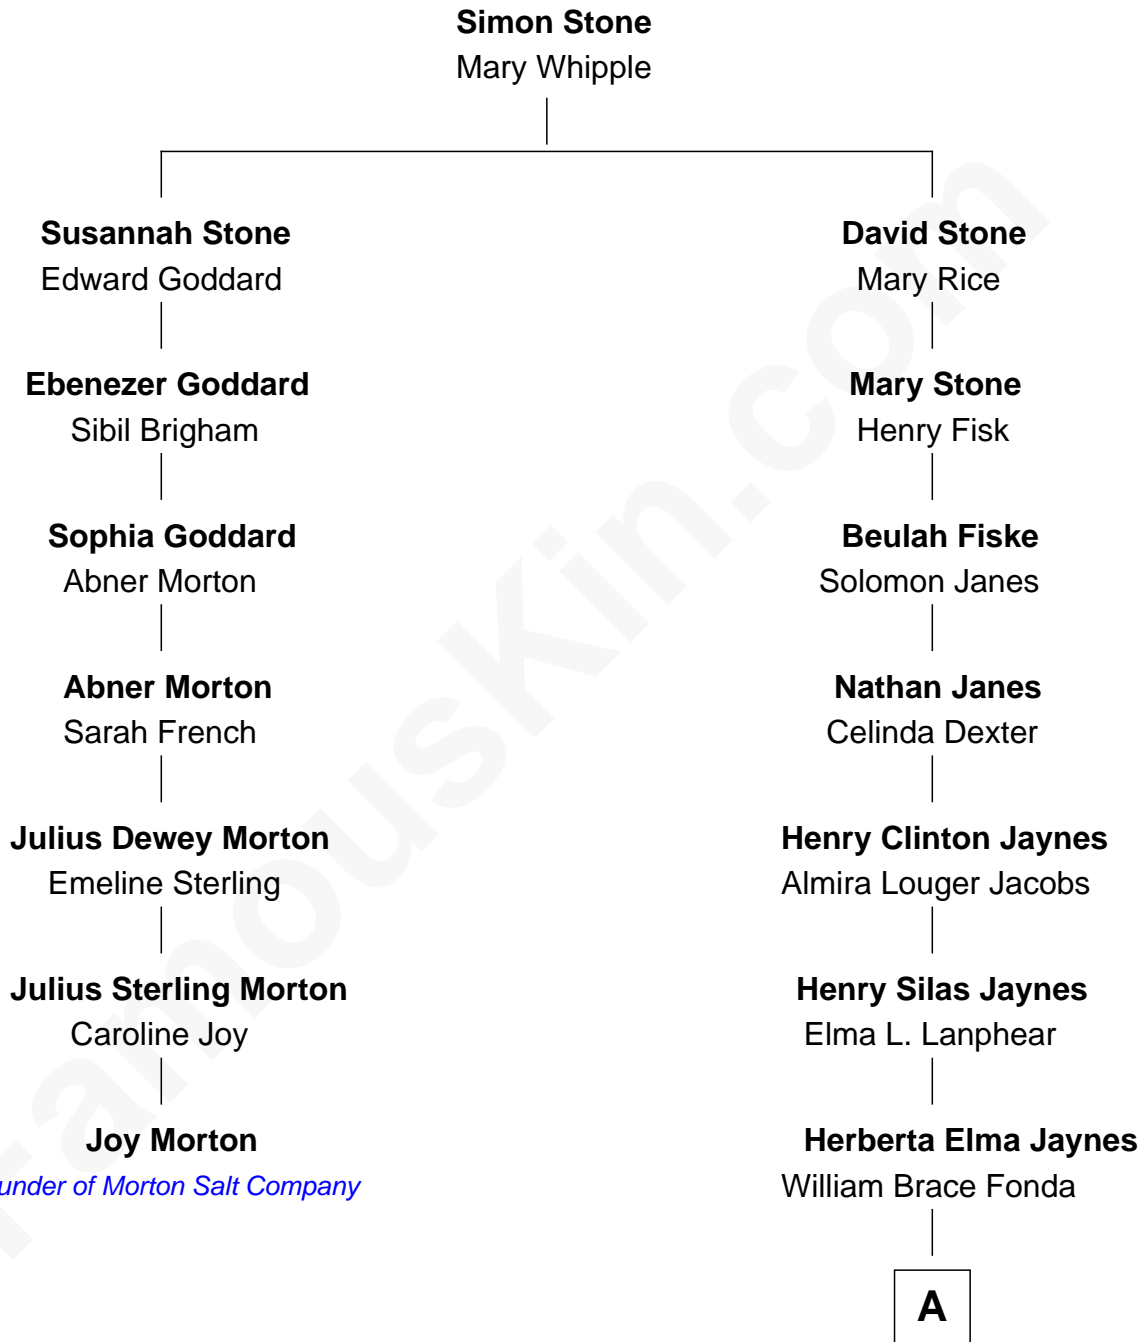

FamousKin.com Relationship Chart of

Joy Morton

Founder of Morton Salt Company

6th cousin 2 times removed of

Jane Fonda

Movie Actress

A

Henry Jaynes Fonda
Frances Ford Seymour