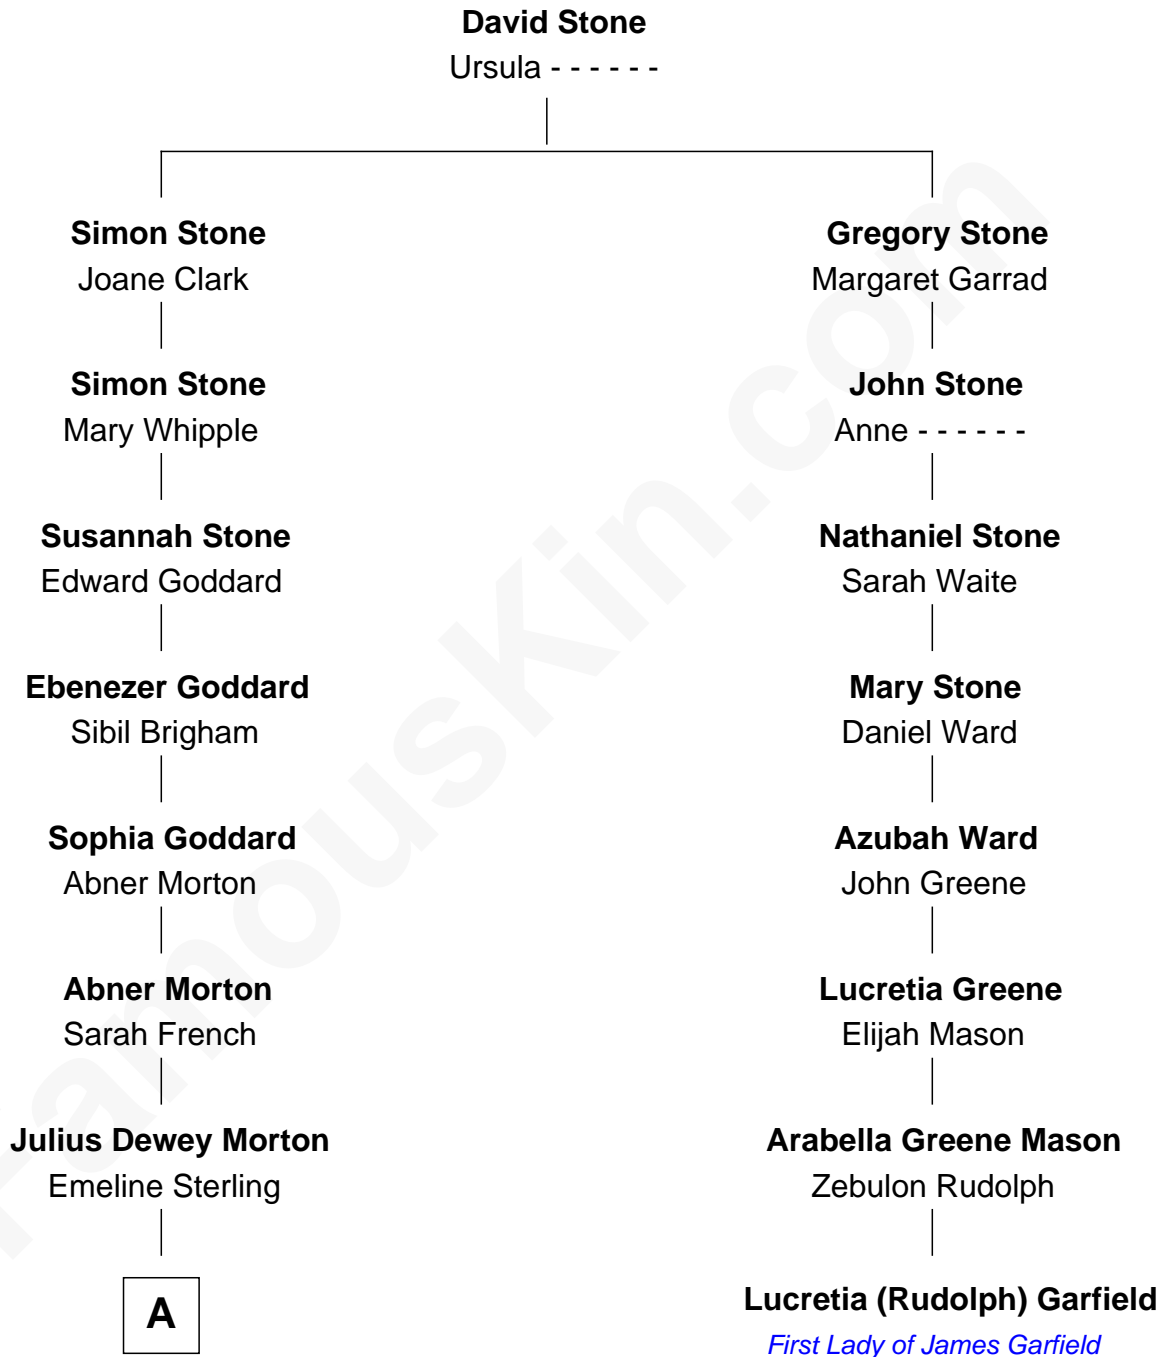

FamousKin.com

Relationship Chart of

Joy Morton

Founder of Morton Salt Company

7th cousin 1 time removed of

Lucretia (Rudolph) Garfield

First Lady of President James Garfield

A

Julius Sterling Morton

Caroline Joy

Joy Morton

Founder of Morton Salt Company

FamousKin.com