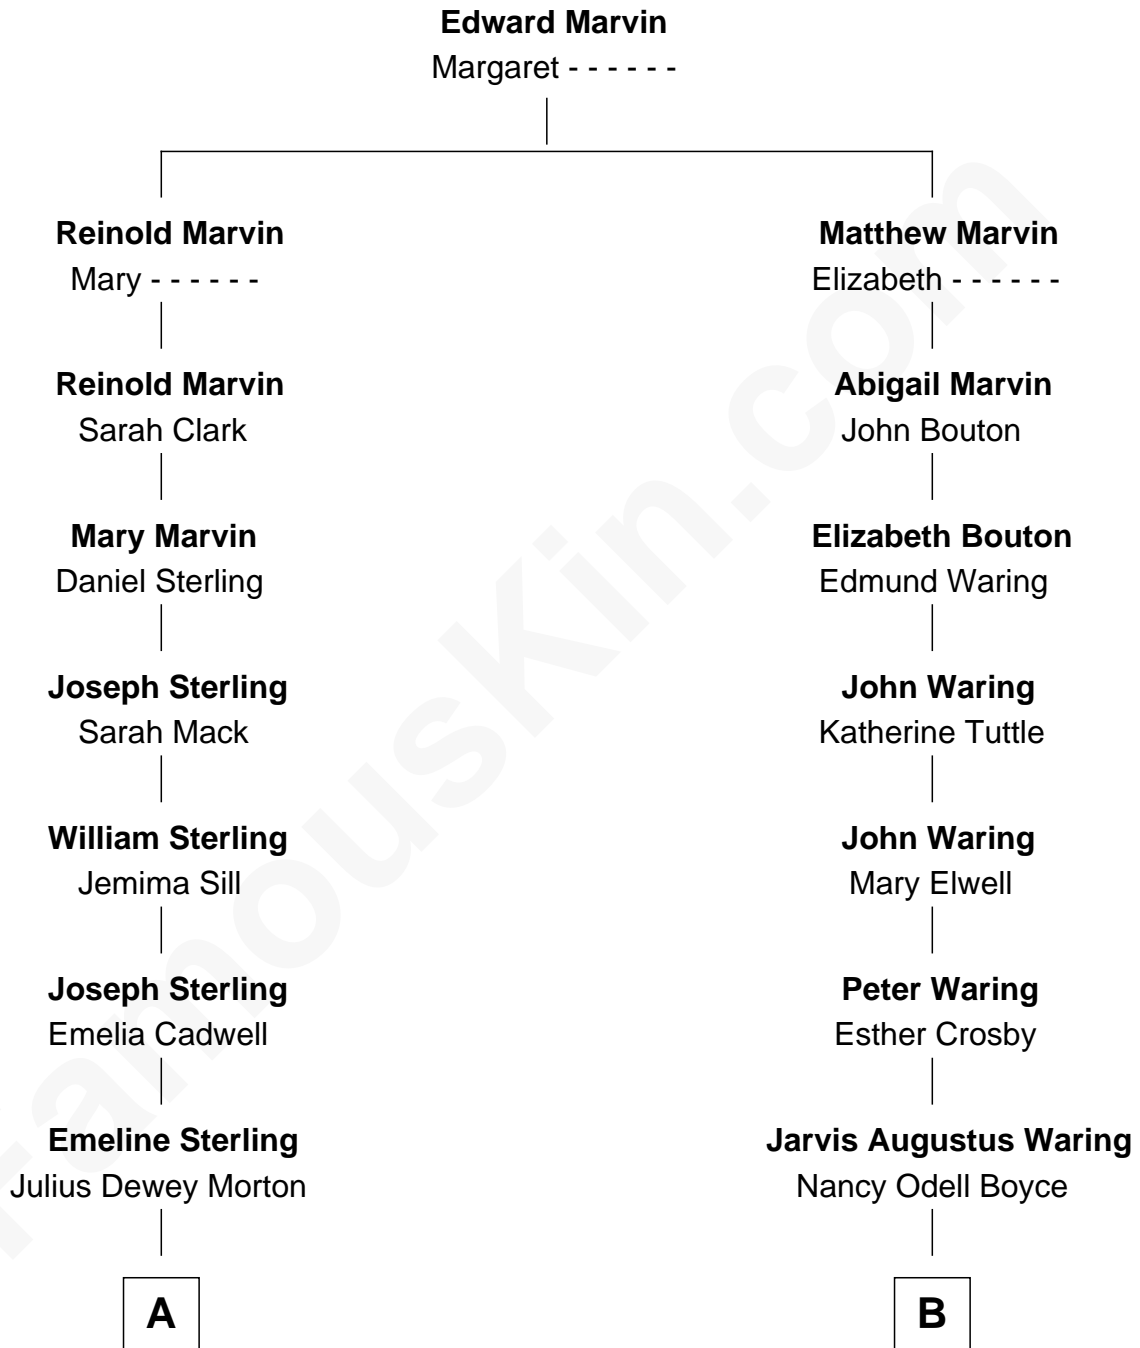

FamousKin.com Relationship Chart of

Joy Morton

Founder of Morton Salt Company

8th cousin 1 time removed of

Norman Rockwell

American Artist

FamousKin.com