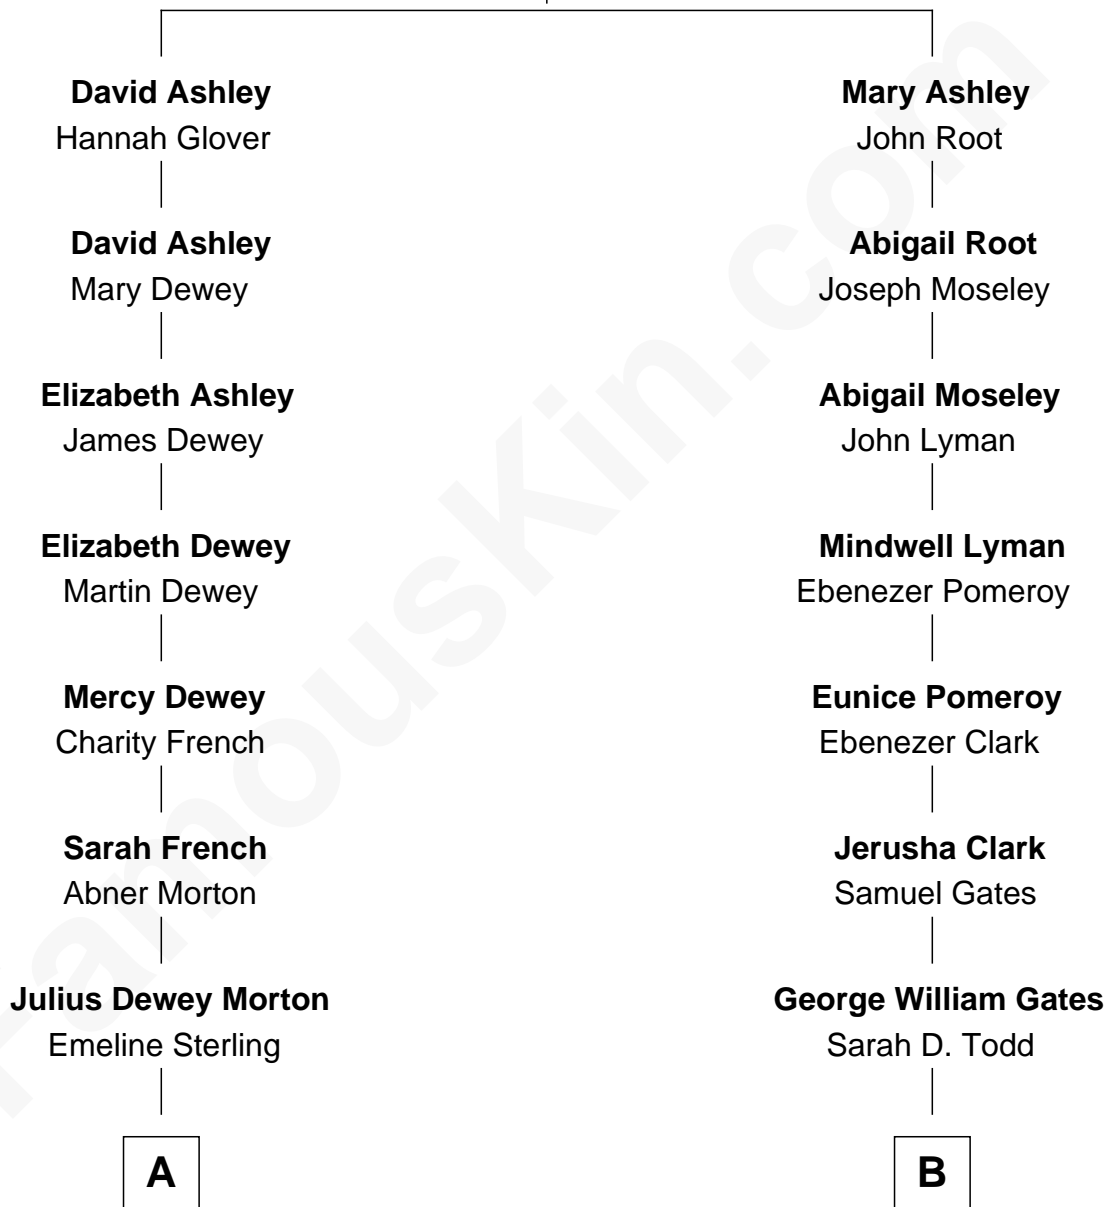

FamousKin.com Relationship Chart of

Joy Morton

Founder of Morton Salt Company

8th cousin 1 time removed of

Bess (Wallace) Truman

First Lady of President Harry S Truman

Robert Ashley

Mary - - - - -

A

Julius Sterling Morton

Caroline Joy

Joy Morton

Founder of Morton Salt Company

B

George Porterfield Gates

Elizabeth Emery

Margaret Elizabeth Gates

David Willick Wallace

Bess (Wallace) Truman

First Lady of Harry Truman

FamousKin.com