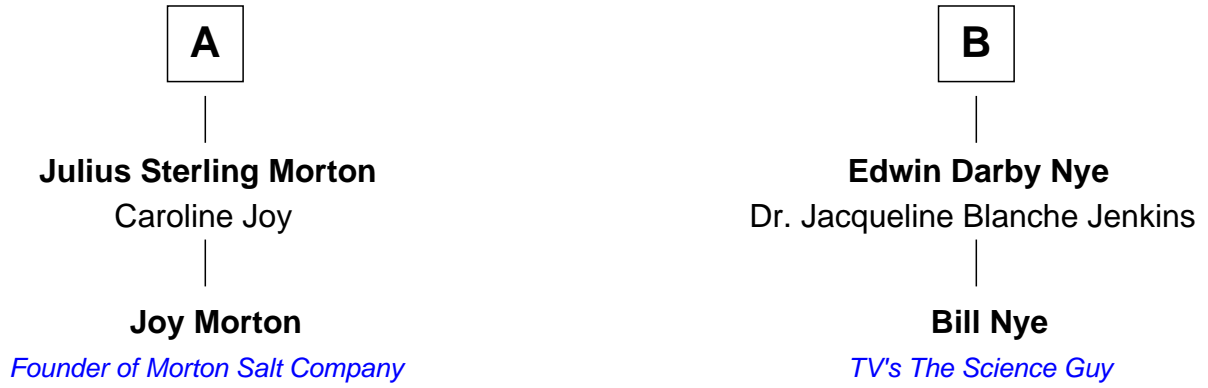

# FamousKin.com Relationship Chart of

**Joy Morton**

*Founder of Morton Salt Company*

8th cousin of

**Bill Nye**

*TV's The Science Guy*

**William Ward**  
Elizabeth - - - - -

**Hannah Ward**  
Abraham Howe

**Elizabeth Howe**  
Samuel Brigham

**Samuel Brigham**  
Abigail Moore

**Sibil Brigham**  
Ebenezer Goddard

**Sophia Goddard**  
Abner Morton

**Abner Morton**  
Sarah French

**Julius Dewey Morton**  
Emeline Sterling

**A**

**Bethiah Ward**  
Daniel Rice

**Luke Rice**  
Rachel Stow

**Rachel Rice**  
Jonas Stone

**Rachel Stone**  
Ward Nye

**Jonas Ward Nye**  
Polly Blodgett

**Luther Blodgett Nye**  
Helen Sophia Puffer

**Luther Bertram Nye**  
Minnie Wheatley Farr

**B**

FamousKin.com