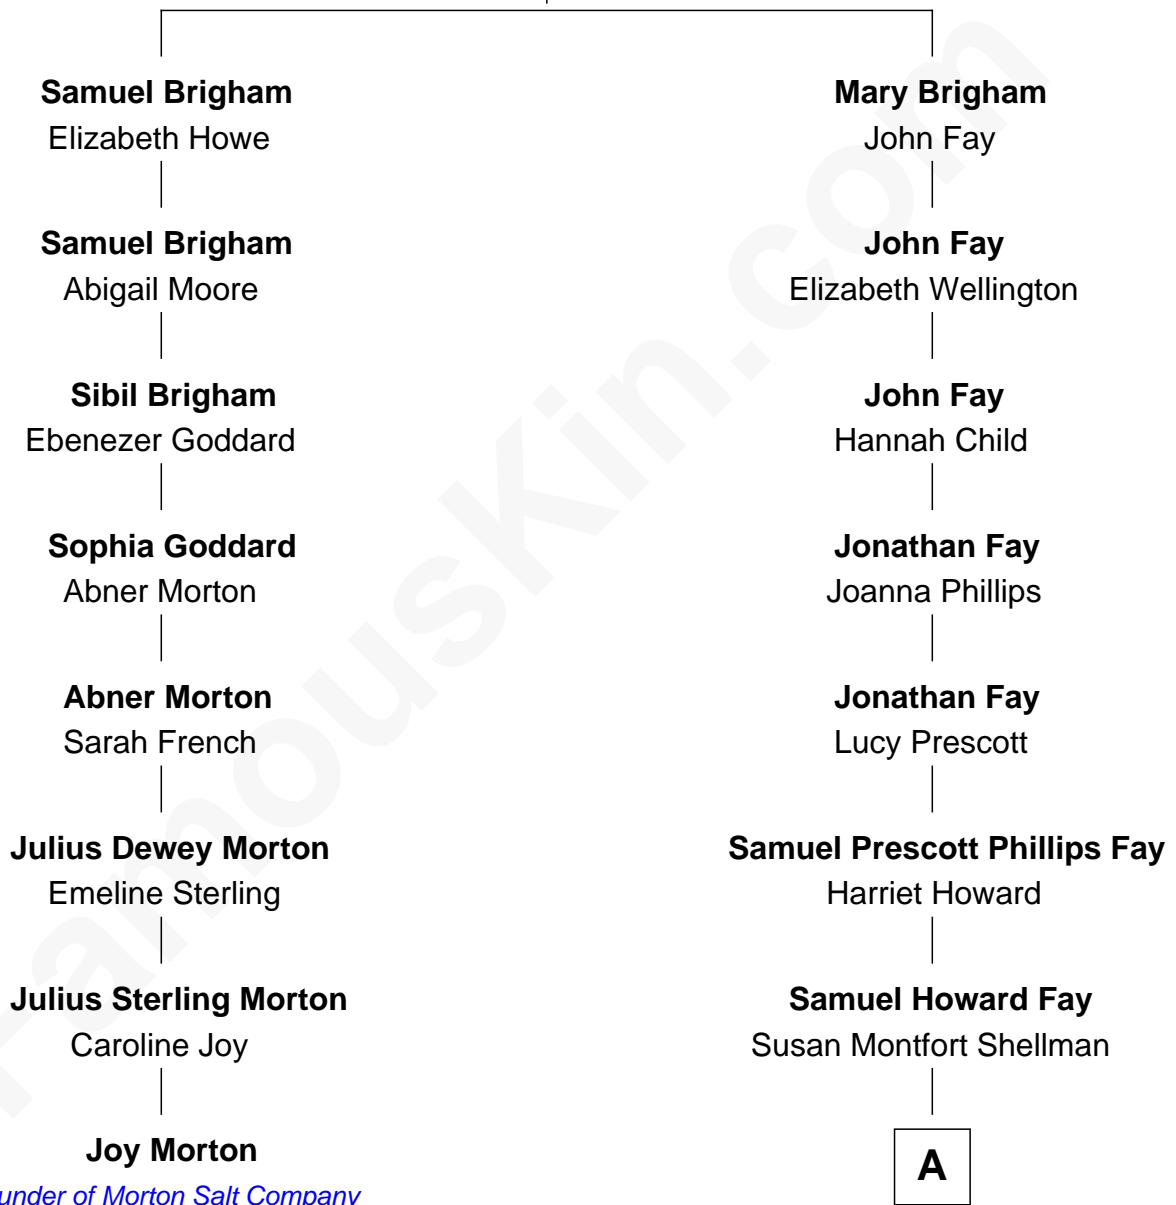

FamousKin.com Relationship Chart of

Joy Morton

Founder of Morton Salt Company

7th cousin 4 times removed of

Jeb Bush

43rd Governor of Florida

Thomas Brigham

Mercy - - - - -

A

—
Harriet Eleanor Fay
Rev. James Smith Bush

—
Samuel Prescott Bush
Flora Sheldon

—
Prescott Sheldon Bush
Dorothy Wear Walker

—
George Herbert Walker Bush
Barbara Pierce

—
Jeb Bush
43rd Governor of Florida