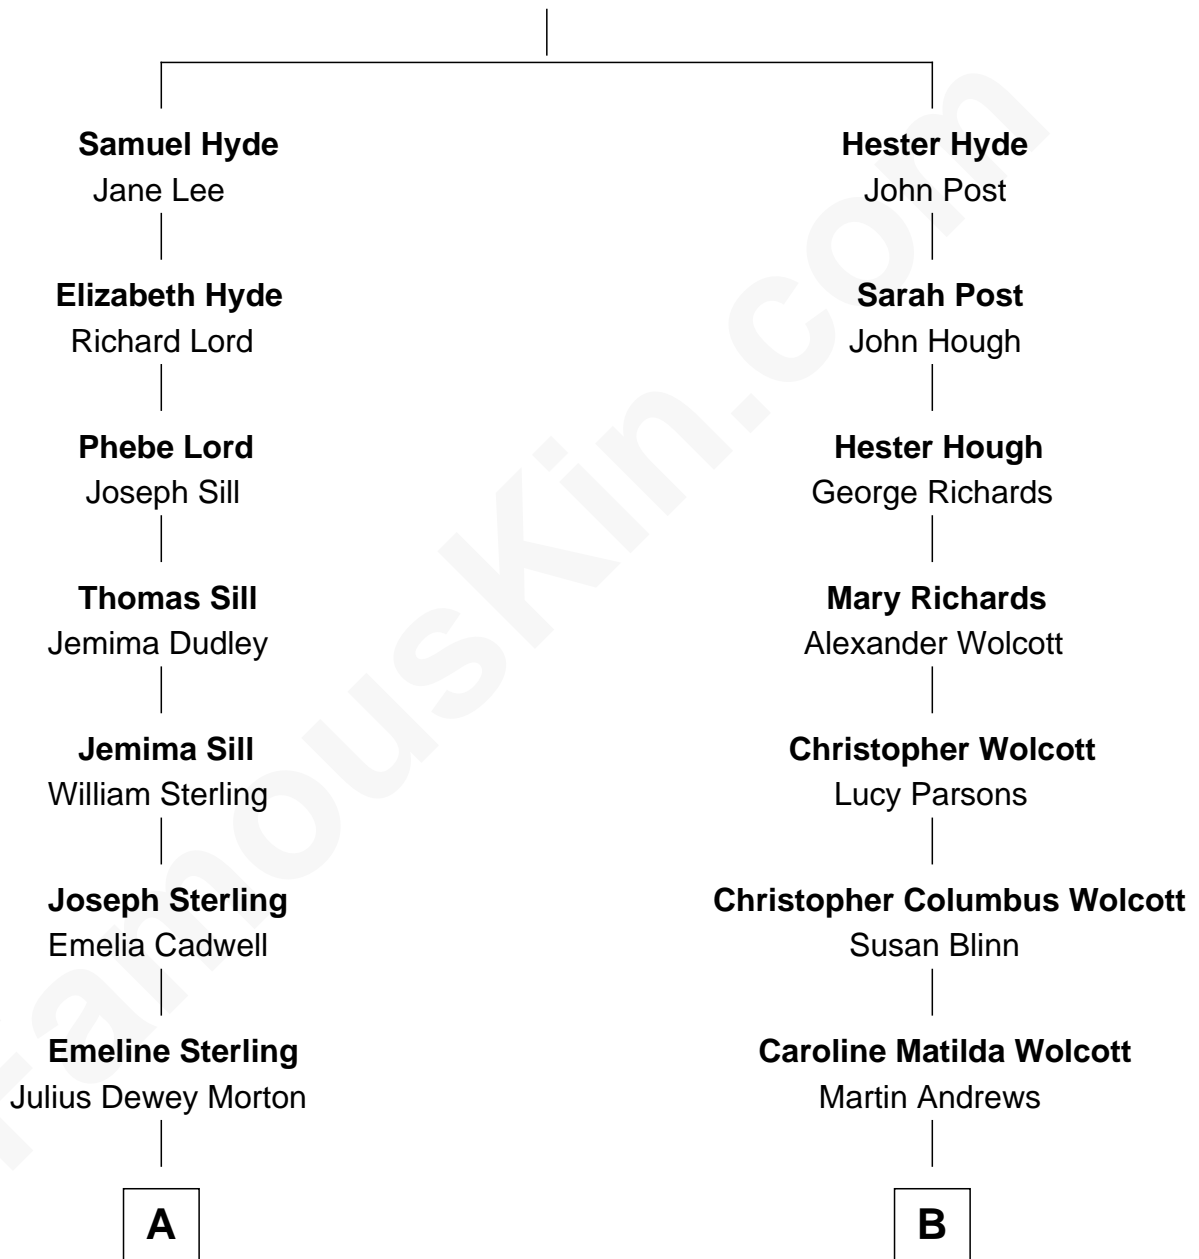

# FamousKin.com Relationship Chart of

**Joy Morton**

*Founder of Morton Salt Company*

8th cousin of

**Buckminster Fuller**

*Author, Architect, and Inventor*

**William Hyde**

-----

**A**

**Julius Sterling Morton**

Caroline Joy

**Joy Morton**

*Founder of Morton Salt Company*

**B**

**Caroline Wolcott Andrews**

Richard Buckminster Fuller

**Buckminster Fuller**

*Author, Architect, and Inventor*

FamousKin.com