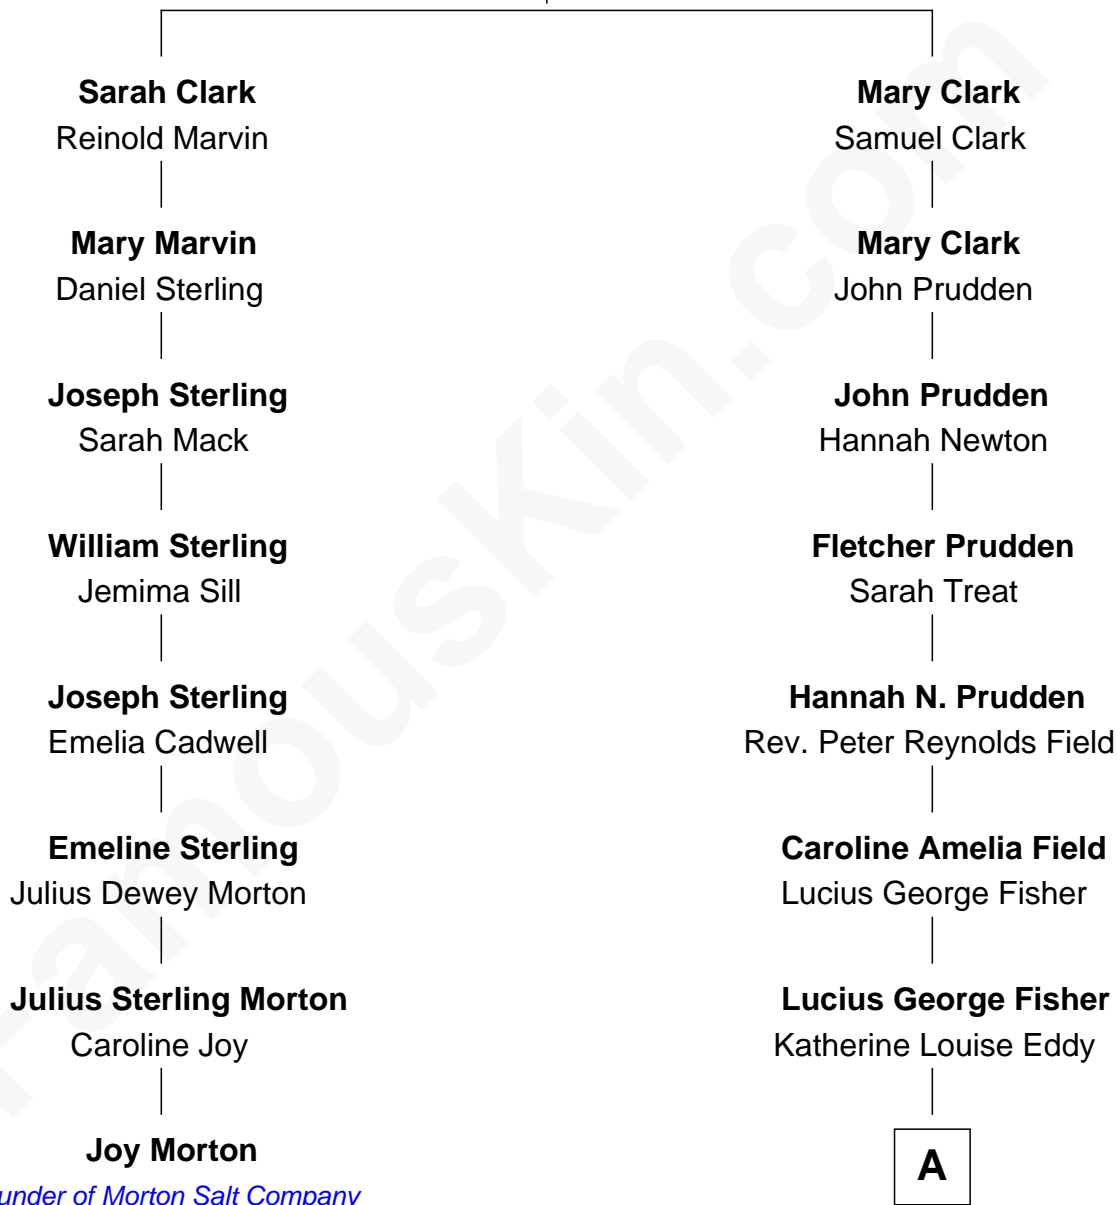

FamousKin.com Relationship Chart of

Joy Morton

Founder of Morton Salt Company

7th cousin 3 times removed of

Jodie Foster

Movie Actress

George Clark

Sarah - - - - -

A

Alice Eddy Fisher
Alexis Caldwell Foster

Lucius Fisher Foster
Constance Marie Robertson

Lucius Fisher Foster
Evelyn Della Almond

Jodie Foster
Movie Actress