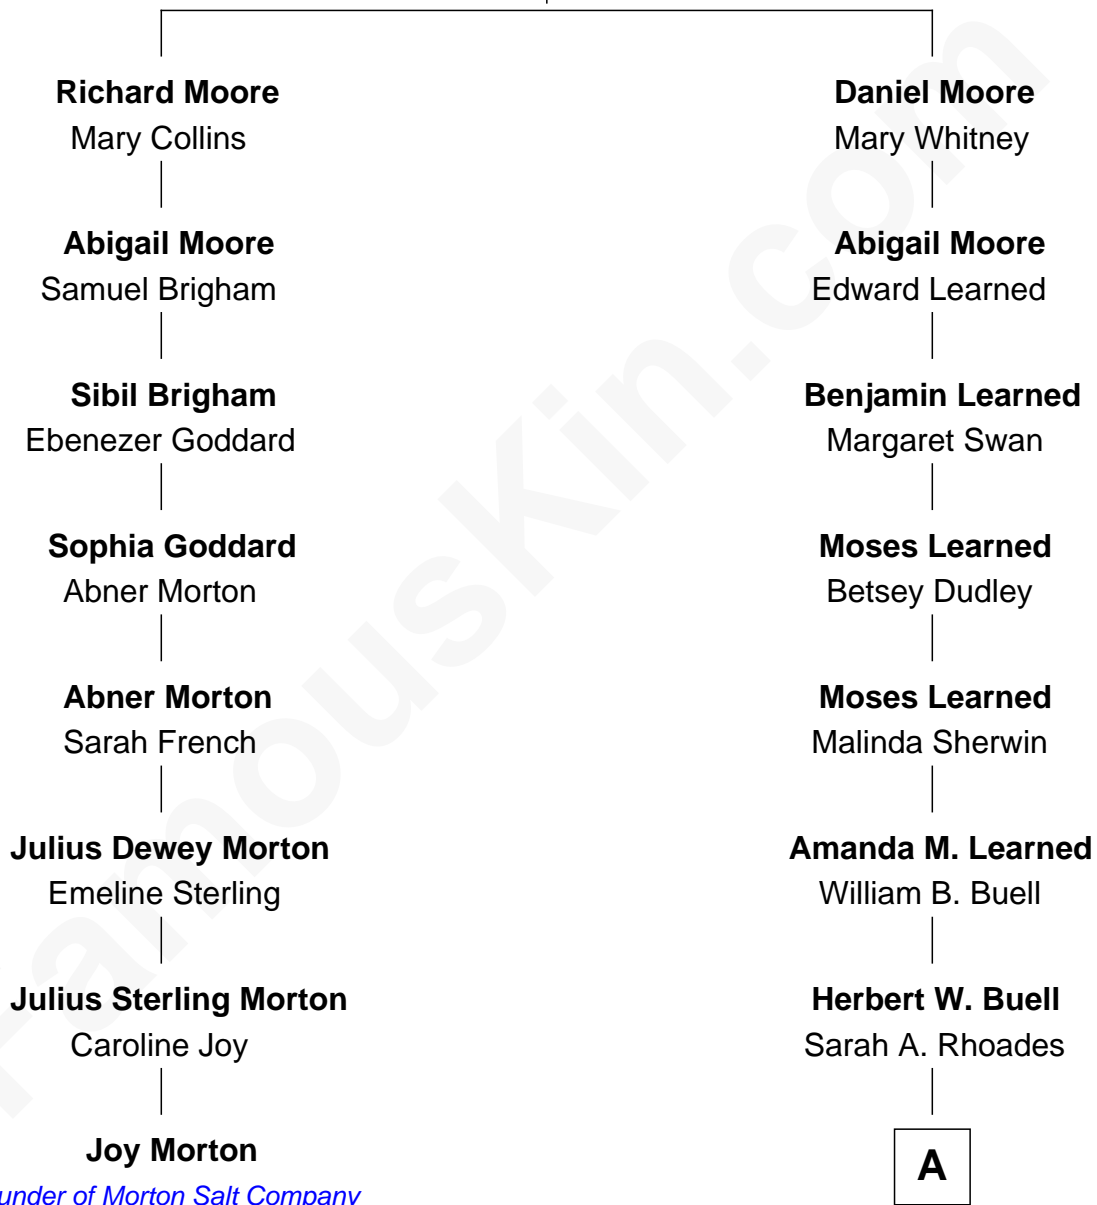

# FamousKin.com Relationship Chart of

**Joy Morton**

*Founder of Morton Salt Company*

7th cousin 3 times removed of

**Liv Tyler**

*TV and Movie Actress*

**Jacob Moore**  
Elizabeth Loker

**A**

—  
**Waldo Edgar Buell**  
Gertrude M. Fairchild

—  
**Dr. Harold Lloyd Buell**  
Dorothea Jean Brown

—  
**Beverle Lorence Buell**  
Steven Victor Tallarico

—  
**Liv Tyler**  
*TV and Movie Actress*