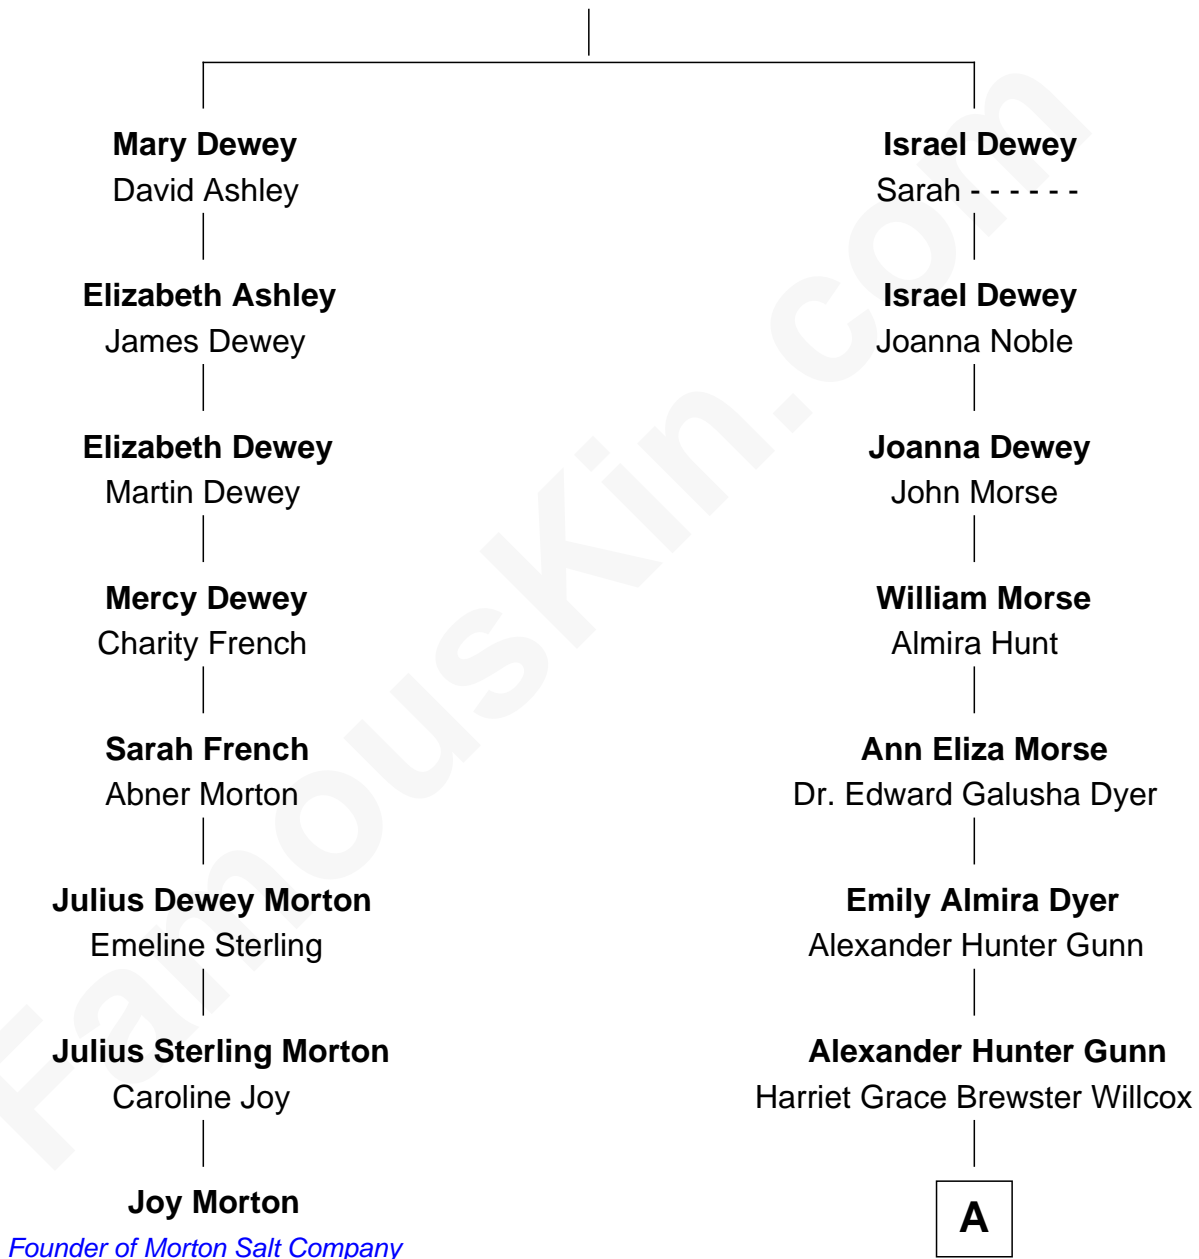

FamousKin.com Relationship Chart of

Joy Morton

Founder of Morton Salt Company

7th cousin 2 times removed of

Elisabeth Shue

TV and Movie Actress

Thomas Dewey
Constant Hawes

A

Mary Brewster Gunn
Adoniram Judson Wells

Anne Brewster Wells
James William Shue

Elisabeth Shue
TV and Movie Actress

FamousKin.com