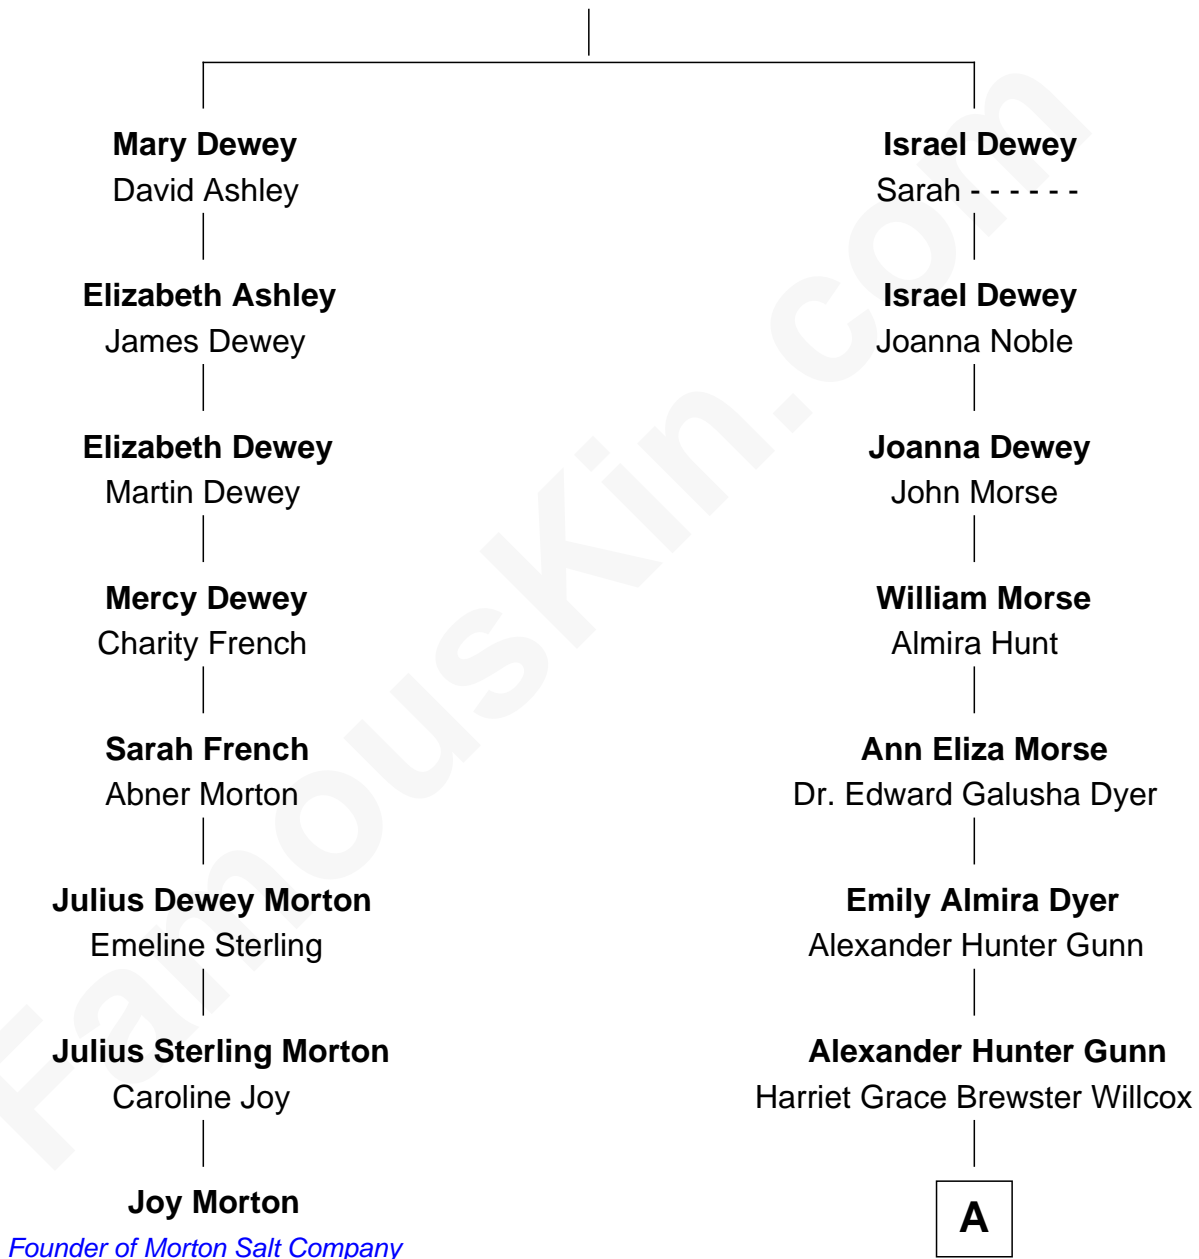

# FamousKin.com Relationship Chart of

**Joy Morton**

*Founder of Morton Salt Company*

7th cousin 2 times removed of

**Andrew Shue**

*TV Actor*

**Thomas Dewey**  
Constant Hawes

A

**Mary Brewster Gunn**  
Adoniram Judson Wells

**Anne Brewster Wells**  
James William Shue

**Andrew Shue**  
*TV Actor*

FamousKin.com