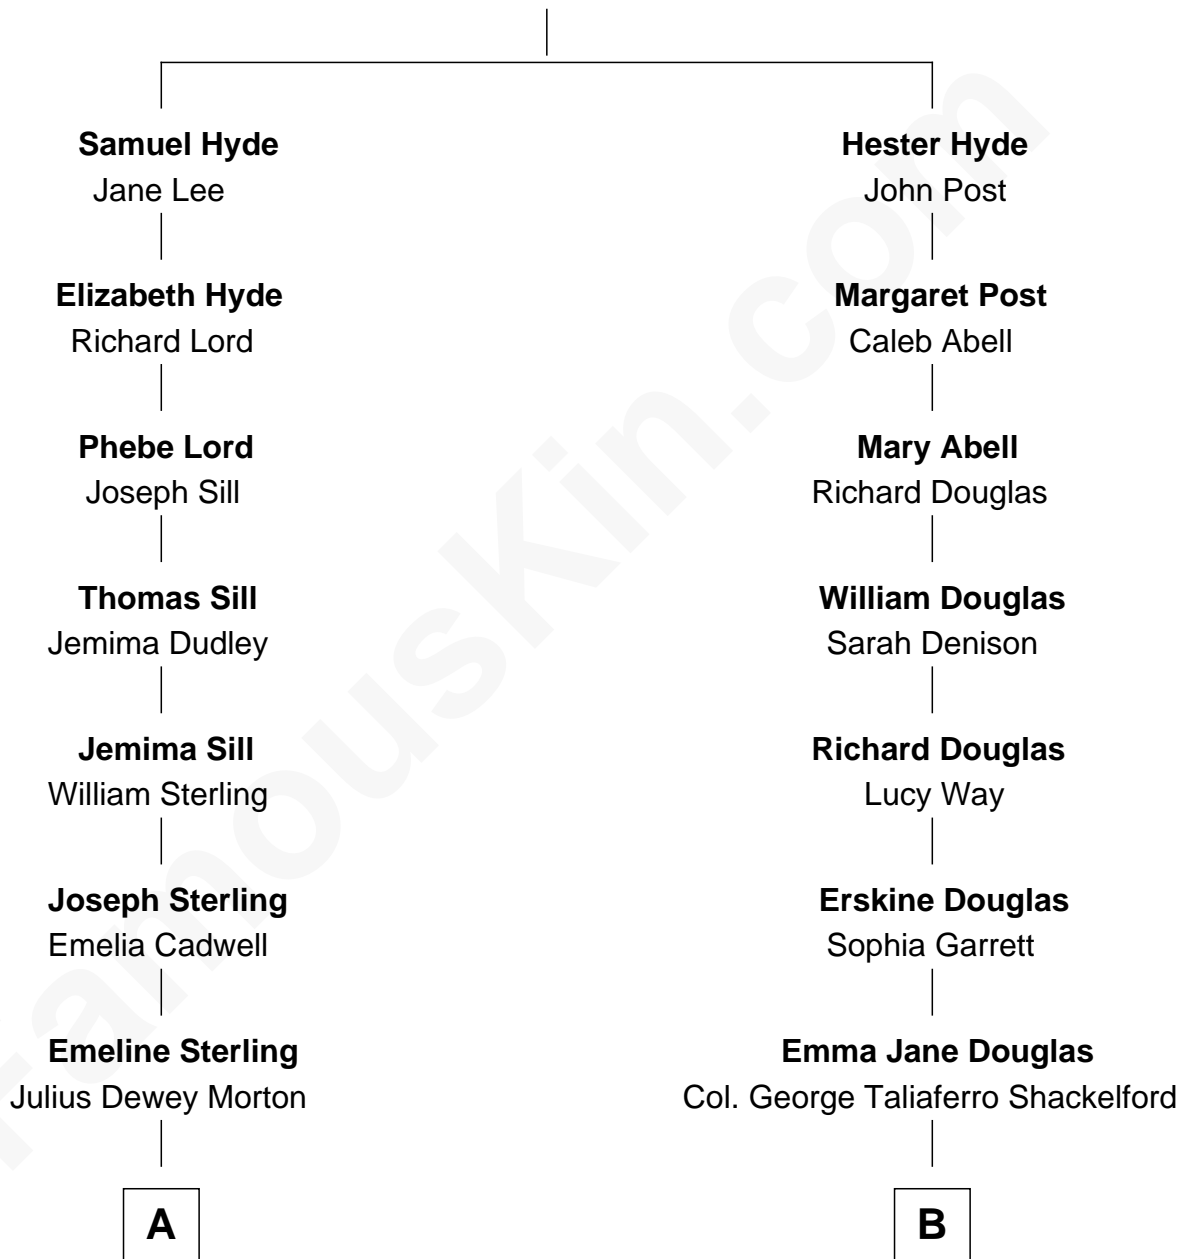

# FamousKin.com Relationship Chart of

**Joy Morton**

*Founder of Morton Salt Company*

8th cousin of

**Melvyn Douglas**

*Movie Actor*

**William Hyde**

FamousKin.com