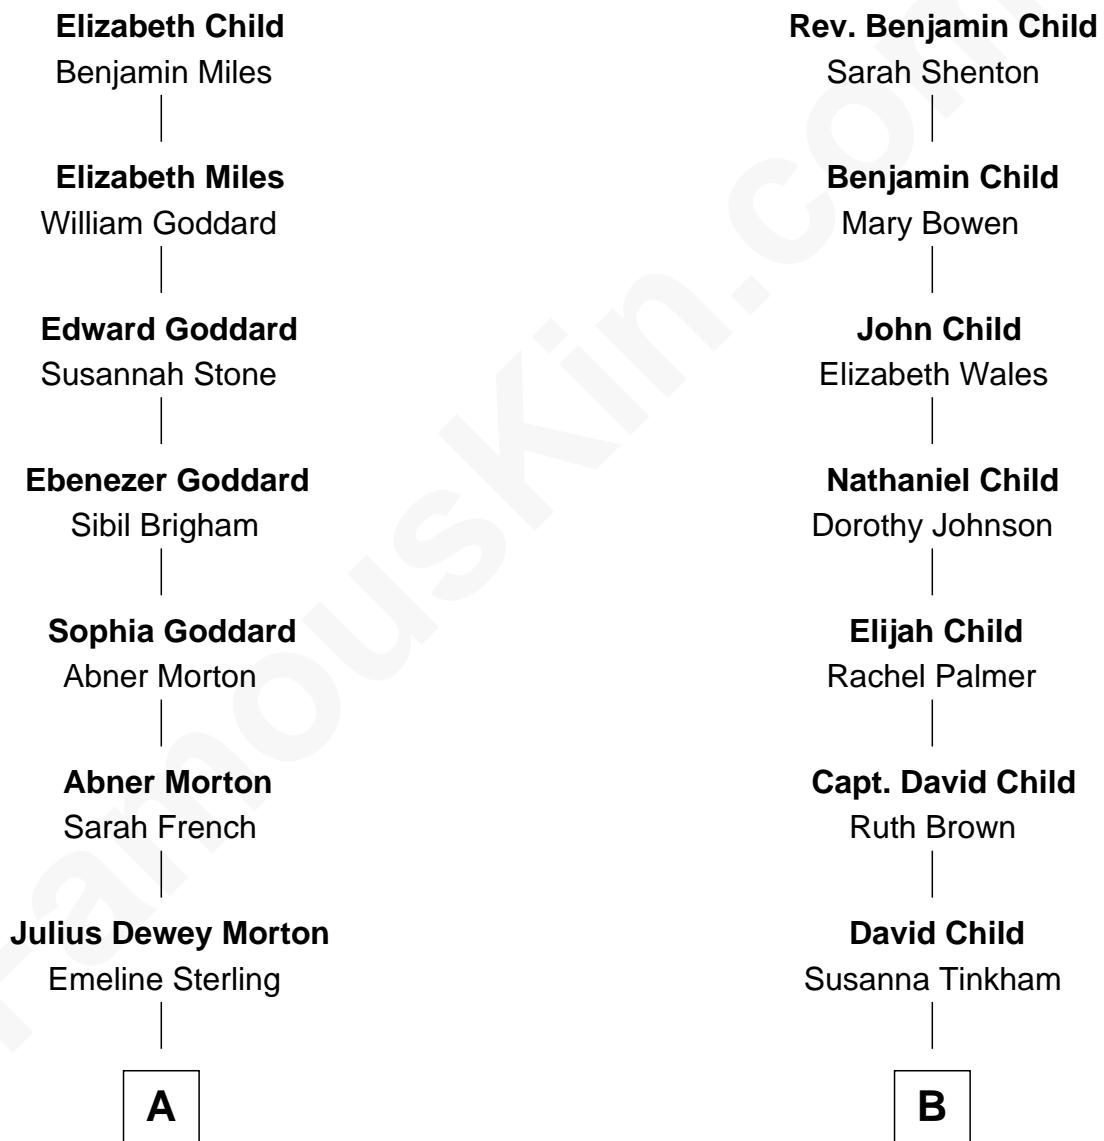

FamousKin.com Relationship Chart of

Joy Morton

Founder of Morton Salt Company

8th cousin 3 times removed of

Dick Van Dyke

TV Actor - "The Dick Van Dyke Show"

Wolston Child

Ellen Empson

A

Julius Sterling Morton

Caroline Joy

Joy Morton

Founder of Morton Salt Company

B

David Lorenzo Child

Margaret Longwell Dysart