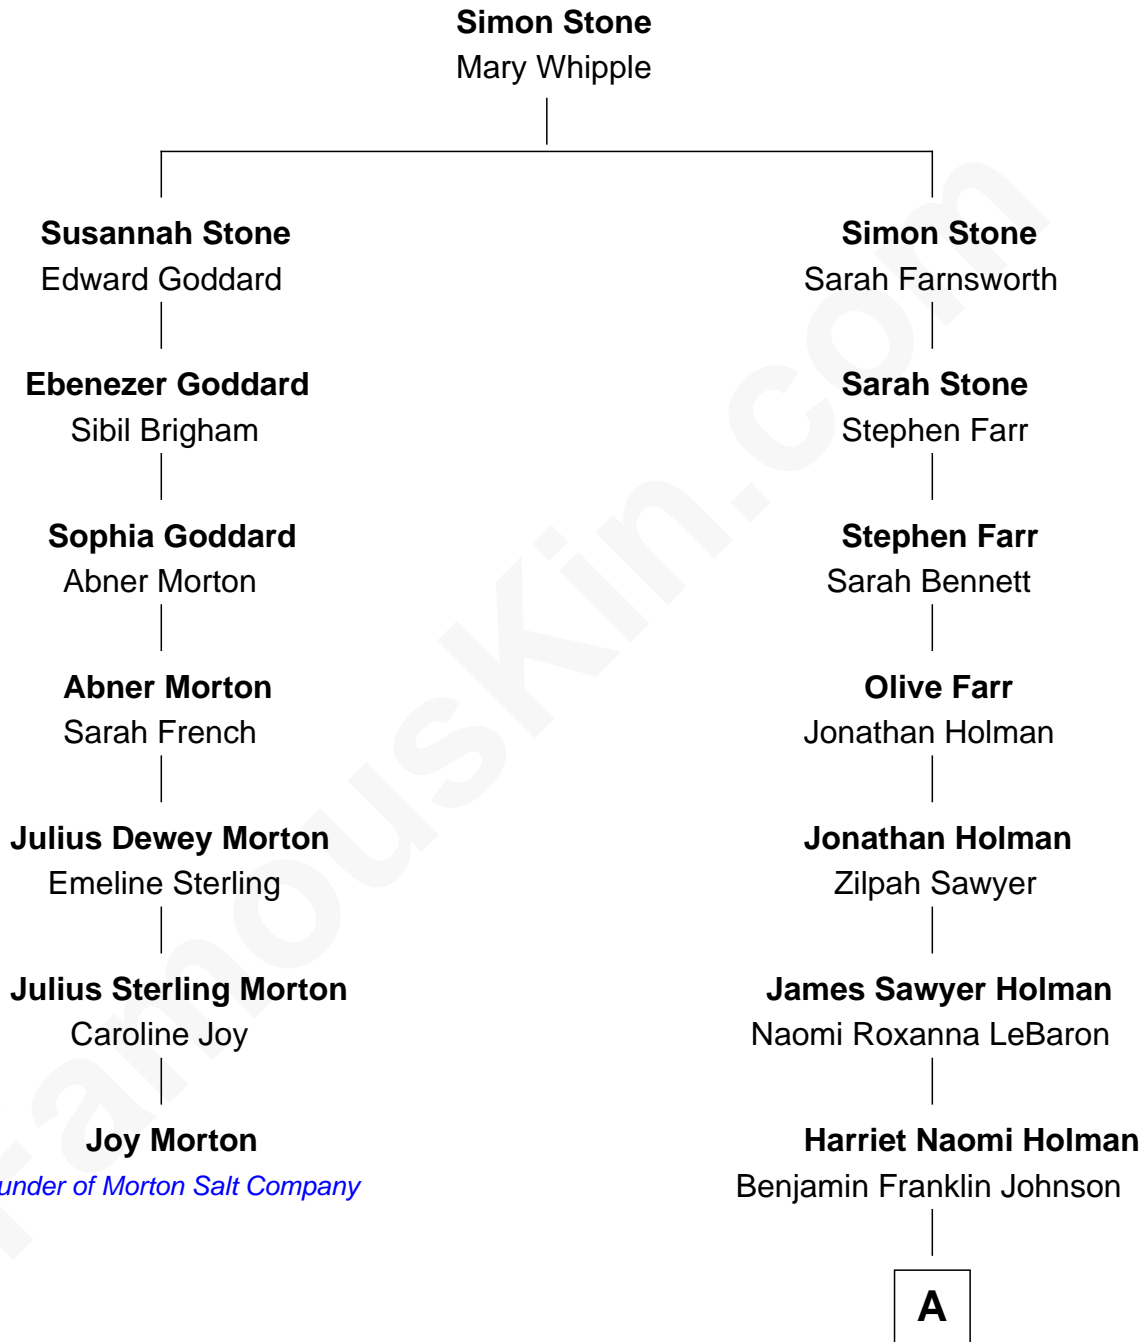

FamousKin.com Relationship Chart of

Joy Morton

Founder of Morton Salt Company

6th cousin 5 times removed of

Elizabeth Smart

Founder of Elizabeth Smart Foundation

A

Seth Jedidiah Johnson
Polly Elizabeth Richmond

Genevieve Johnson
Archibald Newel Pettit

Genevieve Pettit
Myron LeGrande Francom

Lois Ann Francom
Edward Sharp Smart

Elizabeth Smart
Child Safety Activist