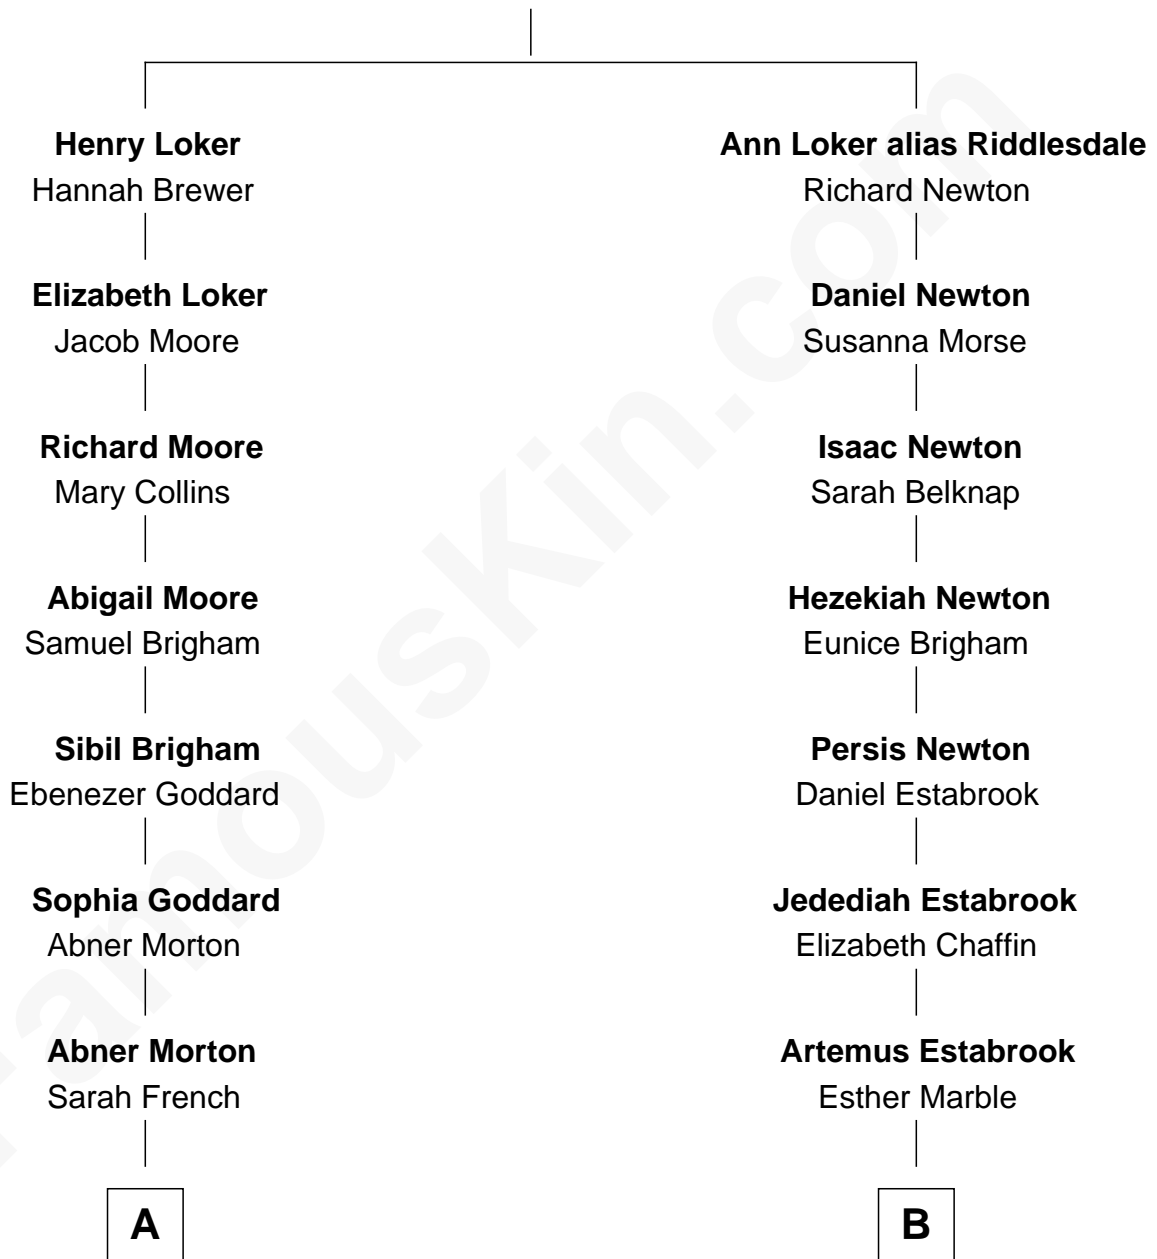

FamousKin.com

Relationship Chart of

Joy Morton

Founder of Morton Salt Company

9th cousin 1 time removed of

Thomas J. Watson, Jr.
President and CEO of I.B.M.

Henry Loker alias Riddlesdale

Elizabeth - - - - -

A

Julius Dewey Morton

Emeline Sterling

Julius Sterling Morton

Caroline Joy

Joy Morton

Founder of Morton Salt Company

B