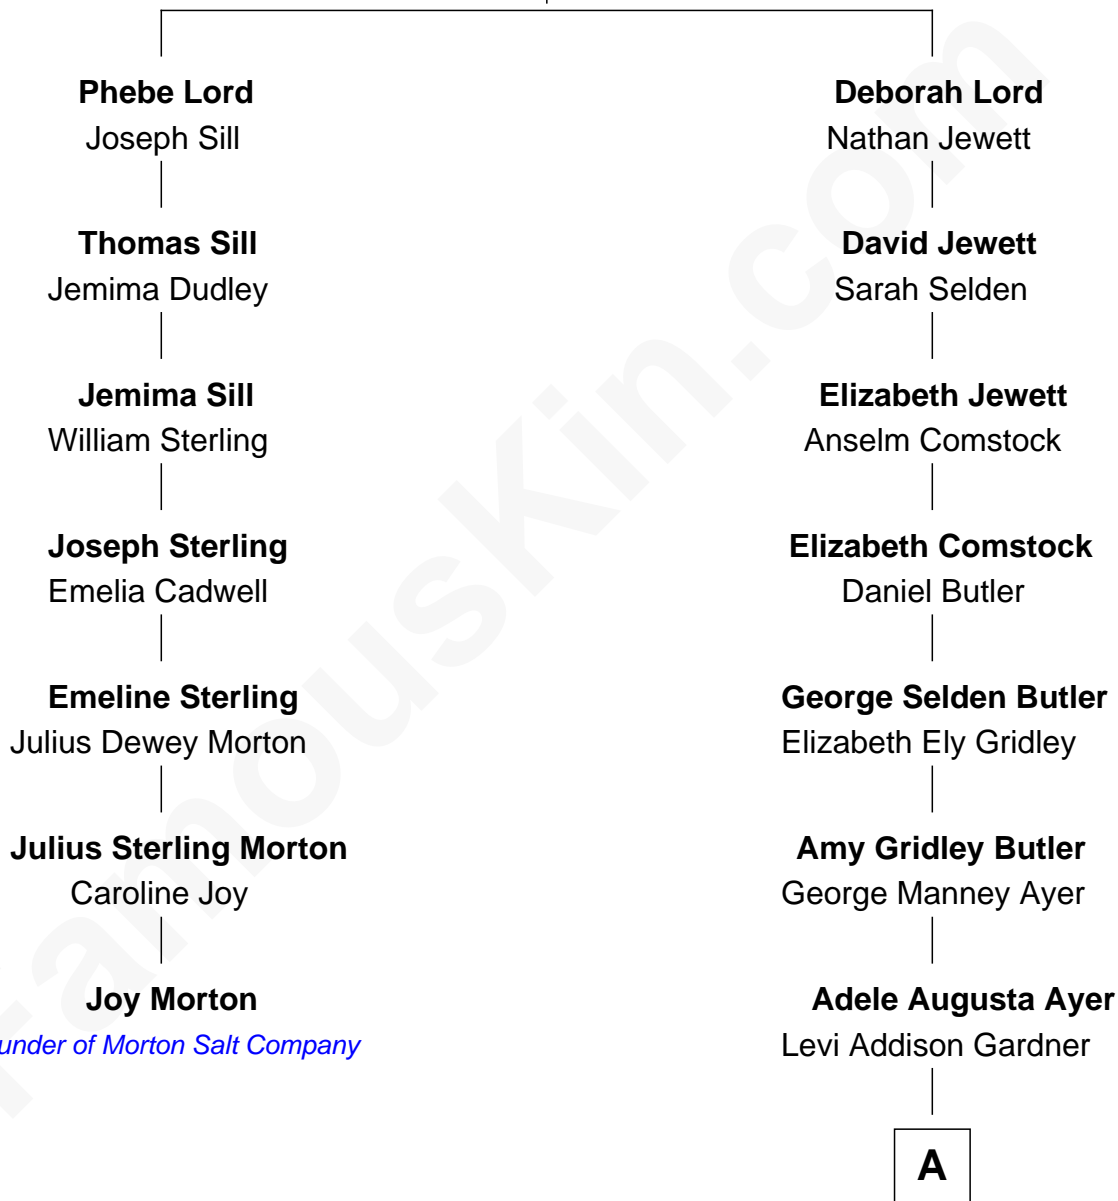

# FamousKin.com Relationship Chart of

**Joy Morton**

*Founder of Morton Salt Company*

6th cousin 2 times removed of

**Gerald Ford**

*38th U.S. President*

**Richard Lord**  
Elizabeth Hyde

**A**

**Dorothy Ayer Gardner**  
Leslie Lynch King

**Gerald Ford**  
*38th U.S. President*

FamousKin.com