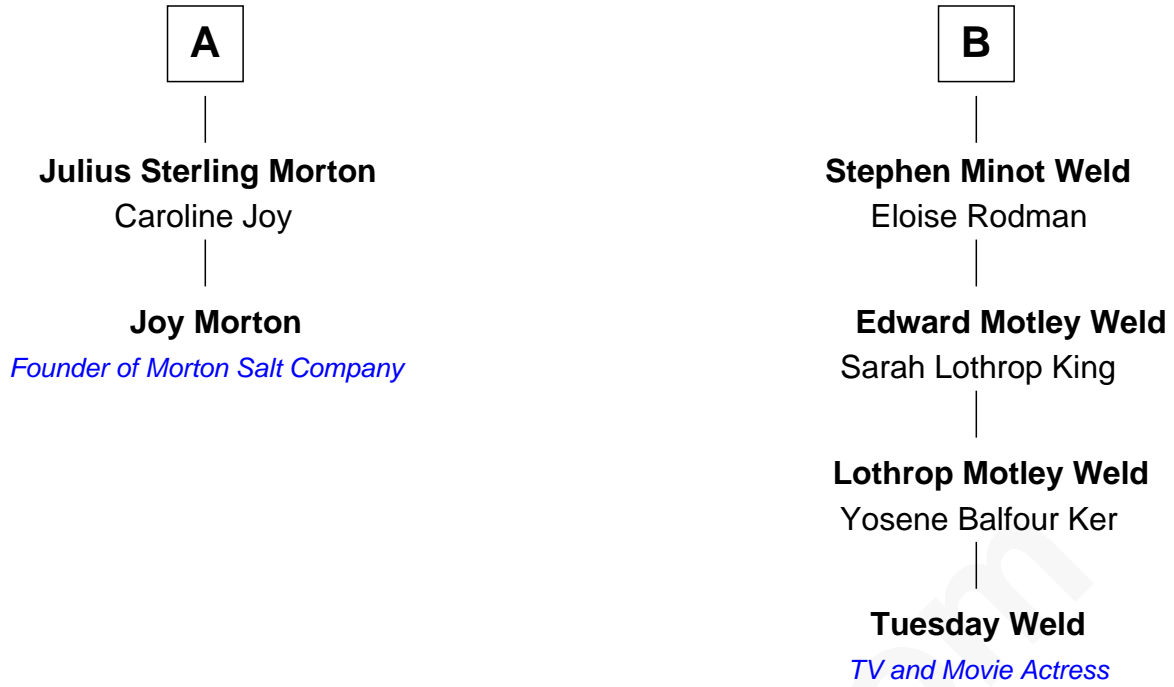

FamousKin.com Relationship Chart of

Joy Morton

Founder of Morton Salt Company

8th cousin 2 times removed of

Tuesday Weld

TV and Movie Actress

Wolston Child

Ellen Empson

FamousKin.com