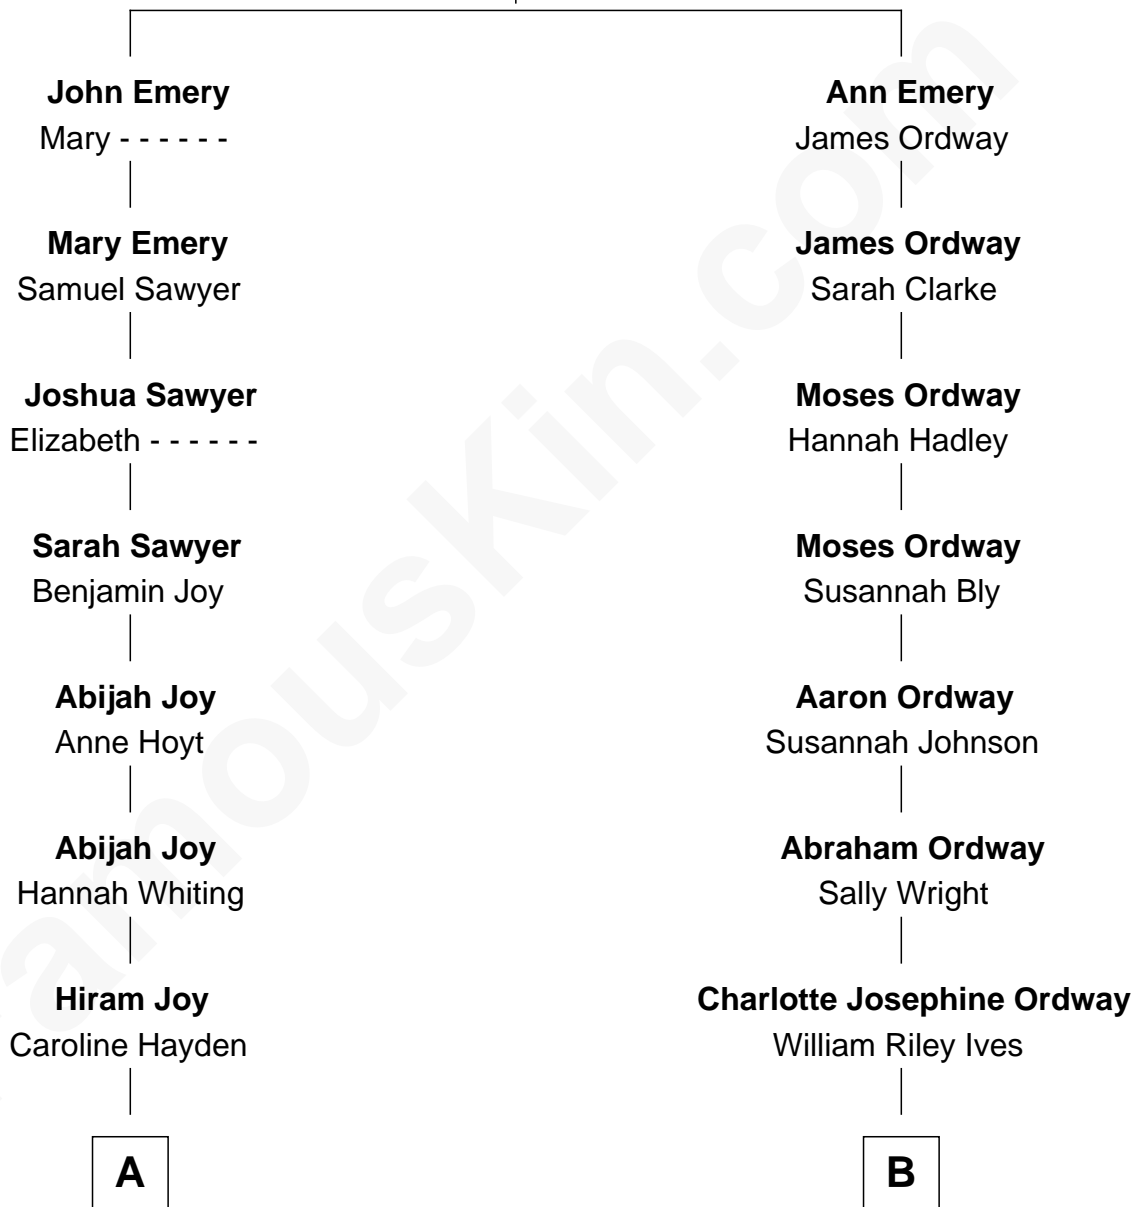

## Relationship Chart of

**Joy Morton**

*Founder of Morton Salt Company*

8th cousin of

**Burl Ives**

*Singer and Actor*

**John Emery**  
Alice Grantham

**A**

**Caroline Joy**  
Julius Sterling Morton

**Joy Morton**  
*Founder of Morton Salt Company*

**B**

**Levi Franklin Ives**  
Cordellia White

**Burl Ives**  
*Singer and Actor*

FamousKin.com