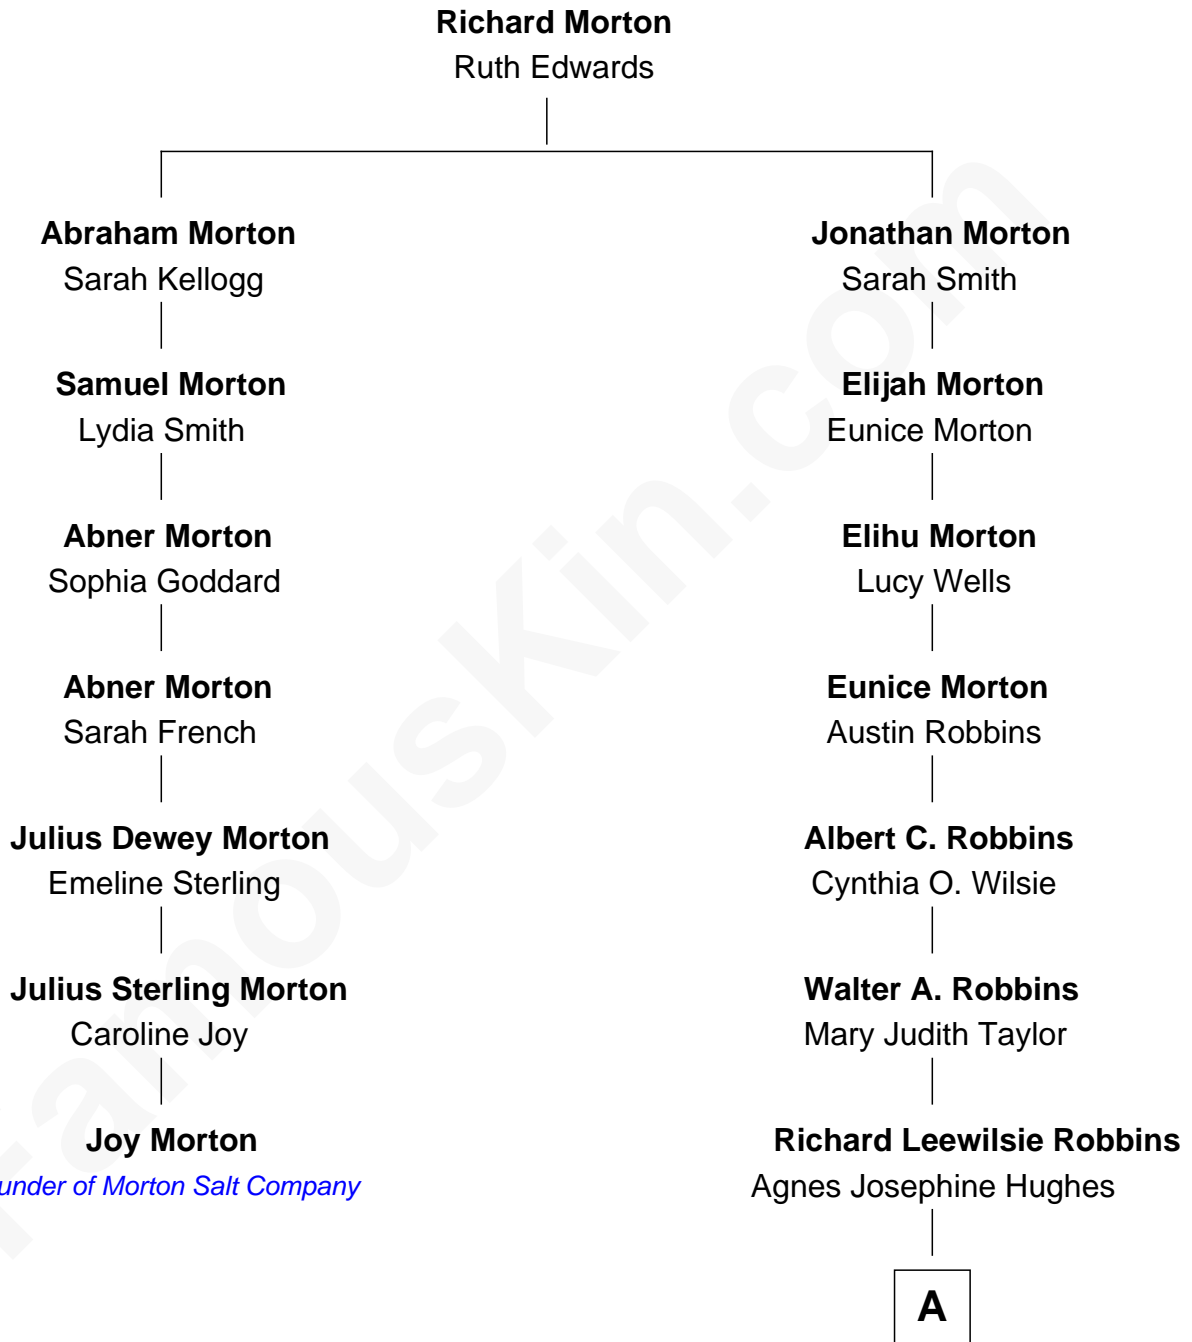

FamousKin.com Relationship Chart of

Joy Morton

Founder of Morton Salt Company

6th cousin 2 times removed of

Tim Robbins

TV and Movie Actor

A

Gilbert Lee Robbins
Mary Cecelia Bledsoe