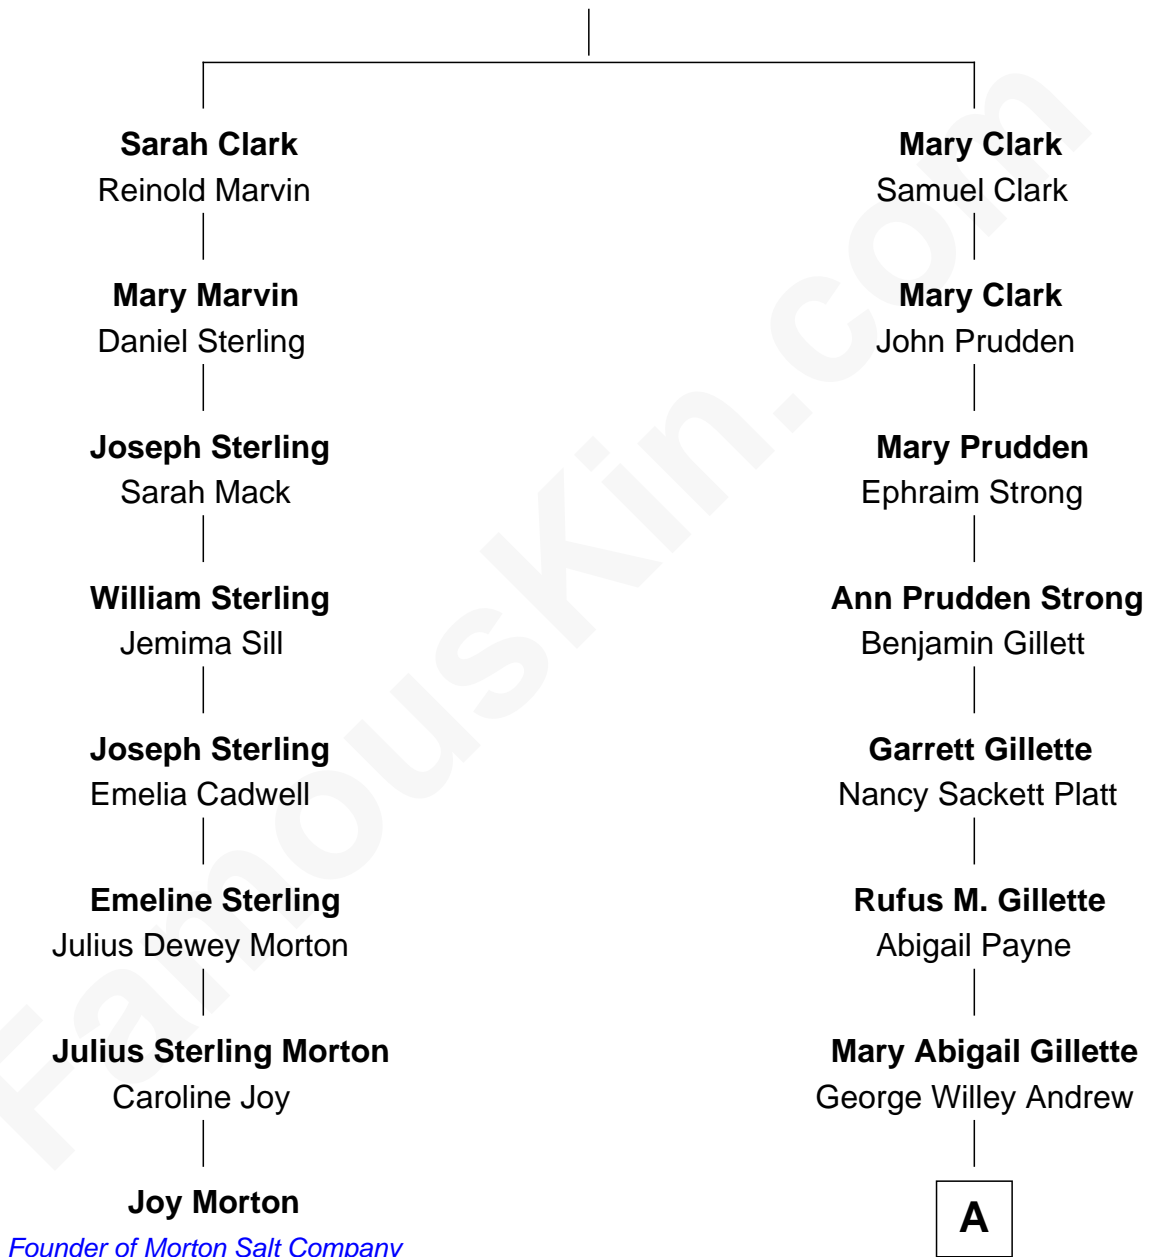

FamousKin.com Relationship Chart of

Joy Morton

Founder of Morton Salt Company

7th cousin 2 times removed of

Treat Williams

TV & Movie Actor

George Clark

Sarah - - - - -

A

Treat Payne Andrew

Eleanor Barnum

Marian Andrew

Richard Norman Williams

Treat Williams

TV & Movie Actor

FamousKin.com