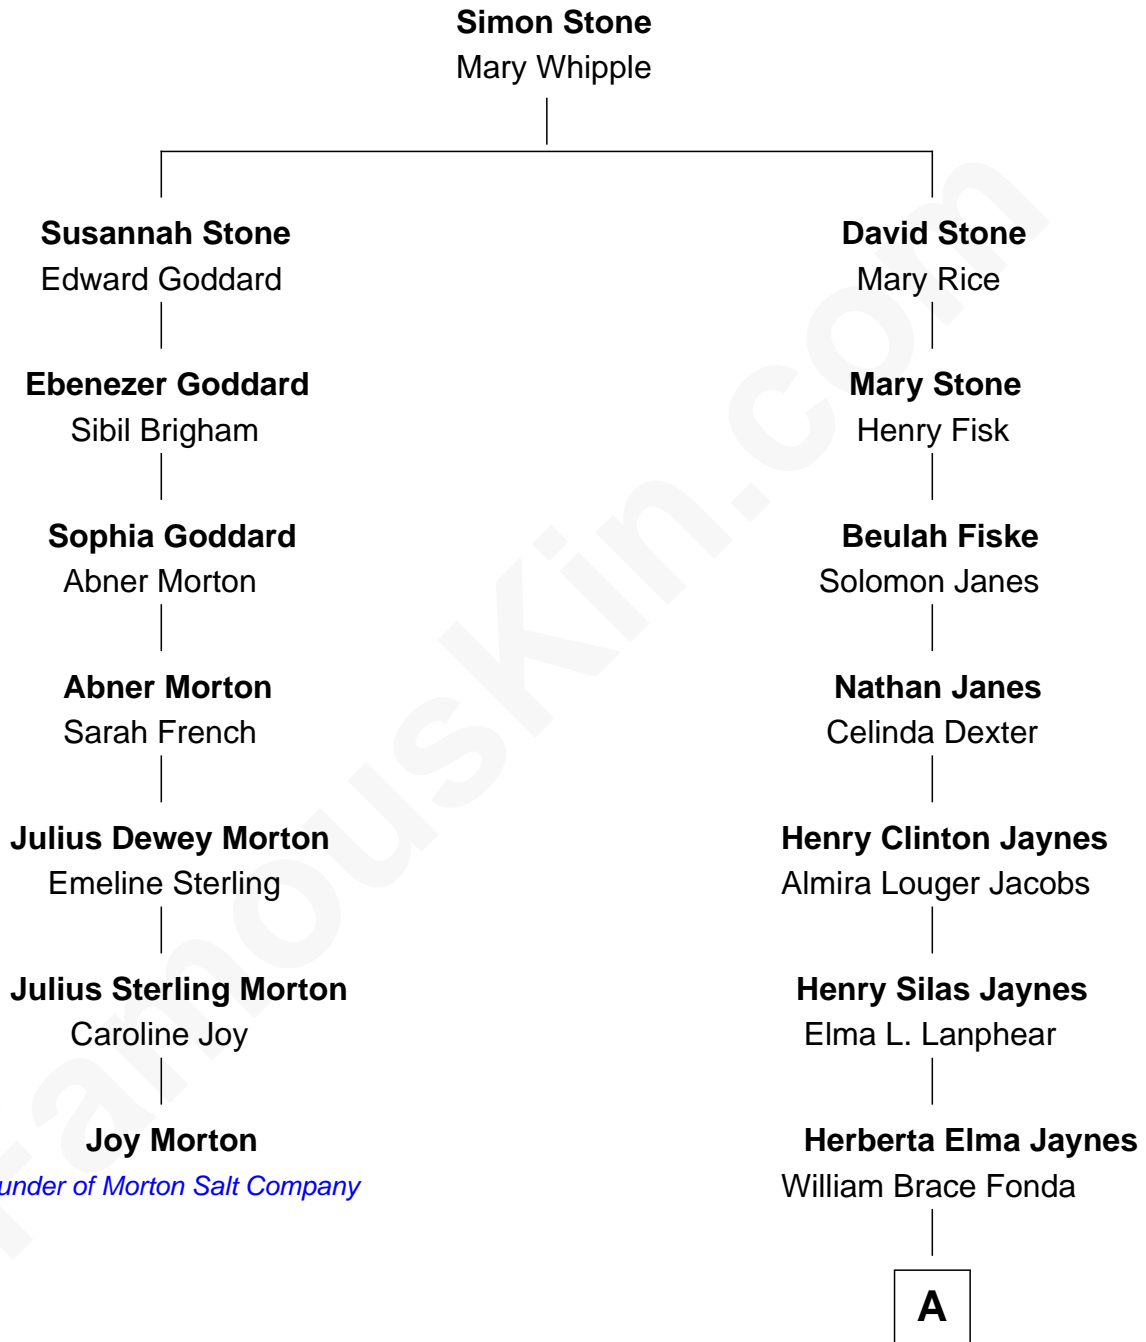

FamousKin.com Relationship Chart of

Joy Morton

Founder of Morton Salt Company

6th cousin 3 times removed of

Bridget Fonda

Movie Actress

A

Henry Jaynes Fonda
Frances Ford Seymour