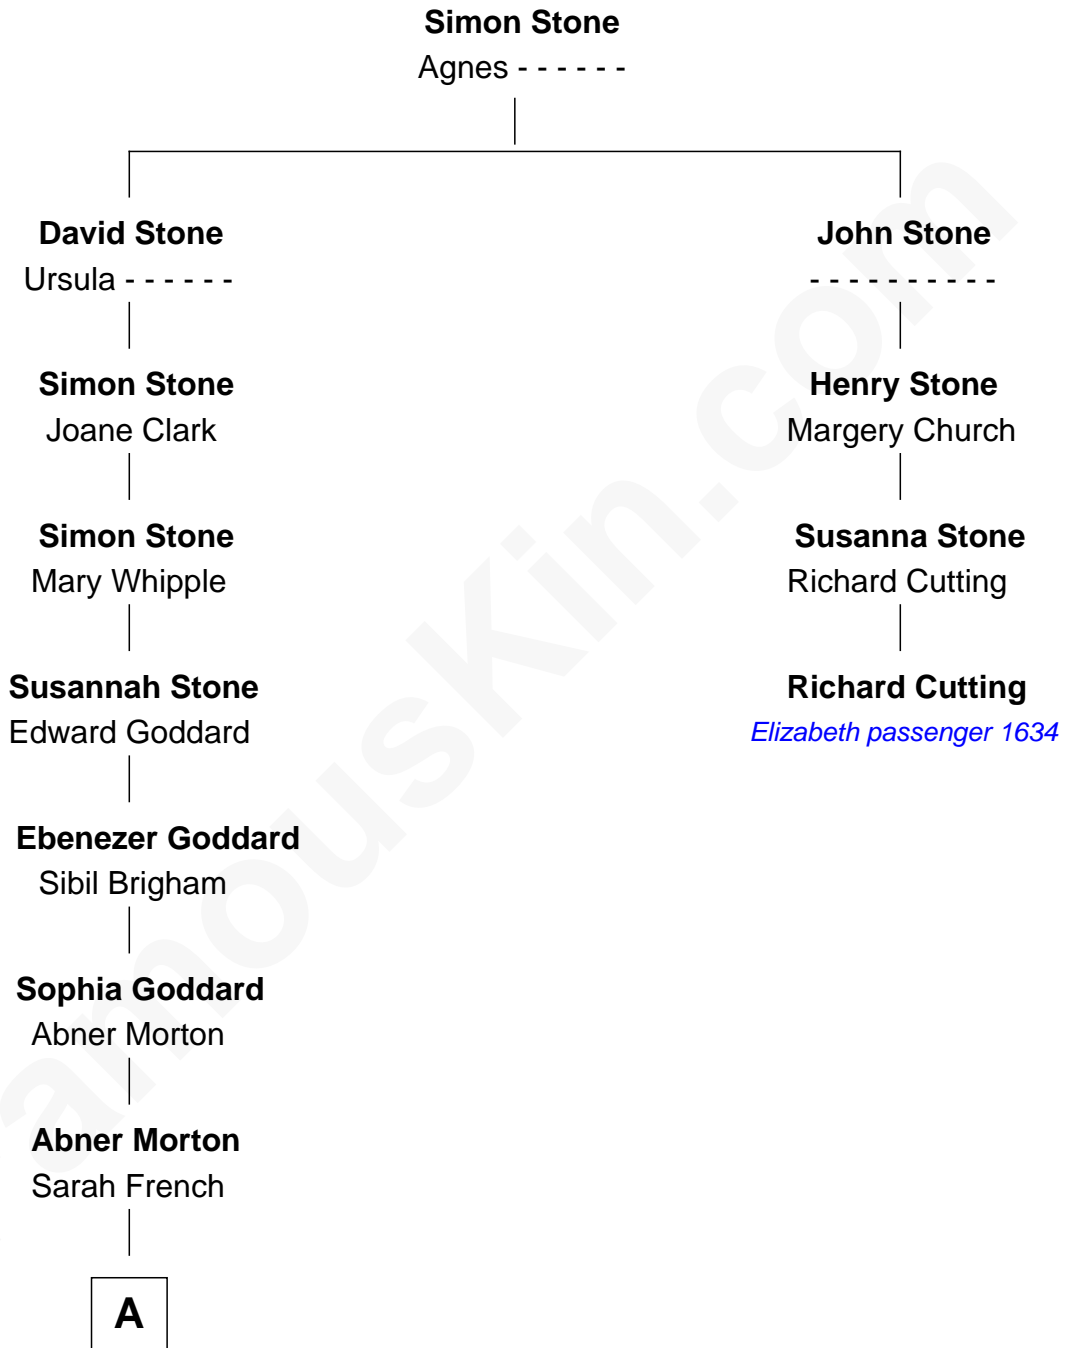

# FamousKin.com

## Relationship Chart of Julius Sterling Morton

Founder of Arbor Day

3rd cousin 5 times removed of

**Richard Cutting**

(c1621/2 - 1695/6) Elizabeth passenger 1634

A

Julius Dewey Morton

Emeline Sterling

Julius Sterling Morton

*Founder of Arbor Day*

FamousKin.com