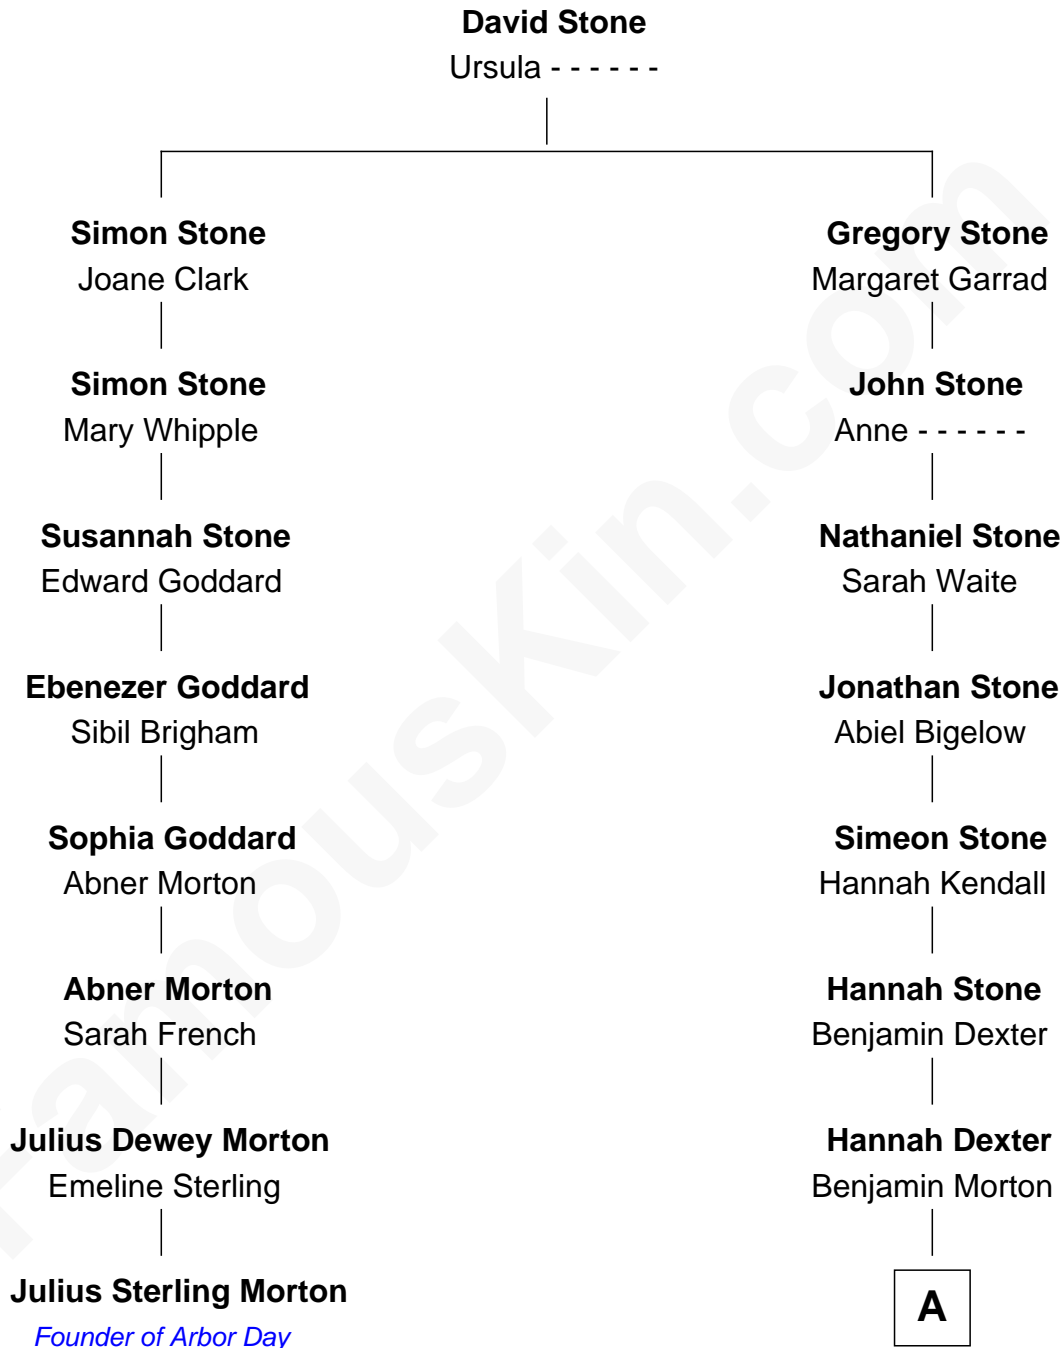

**FamousKin.com**  
**Relationship Chart of**  
**Julius Sterling Morton**  
*Founder of Arbor Day*

7th cousin 5 times removed of

**Raquel Welch**  
*Movie Actress*

**A**

**Eunice Morton**  
Jonathan Stanford

**Emery Stanford**  
Mary Lydia Elliott

**Sarah Mehitable Stanford**  
Justin Smith Hall

**Emery Stanford Hall**  
Clara Louise Adams

**Josephine Sarah Hall**  
Armando Carlos Tejada

**Raquel Welch**  
*aka Raquel Welch*