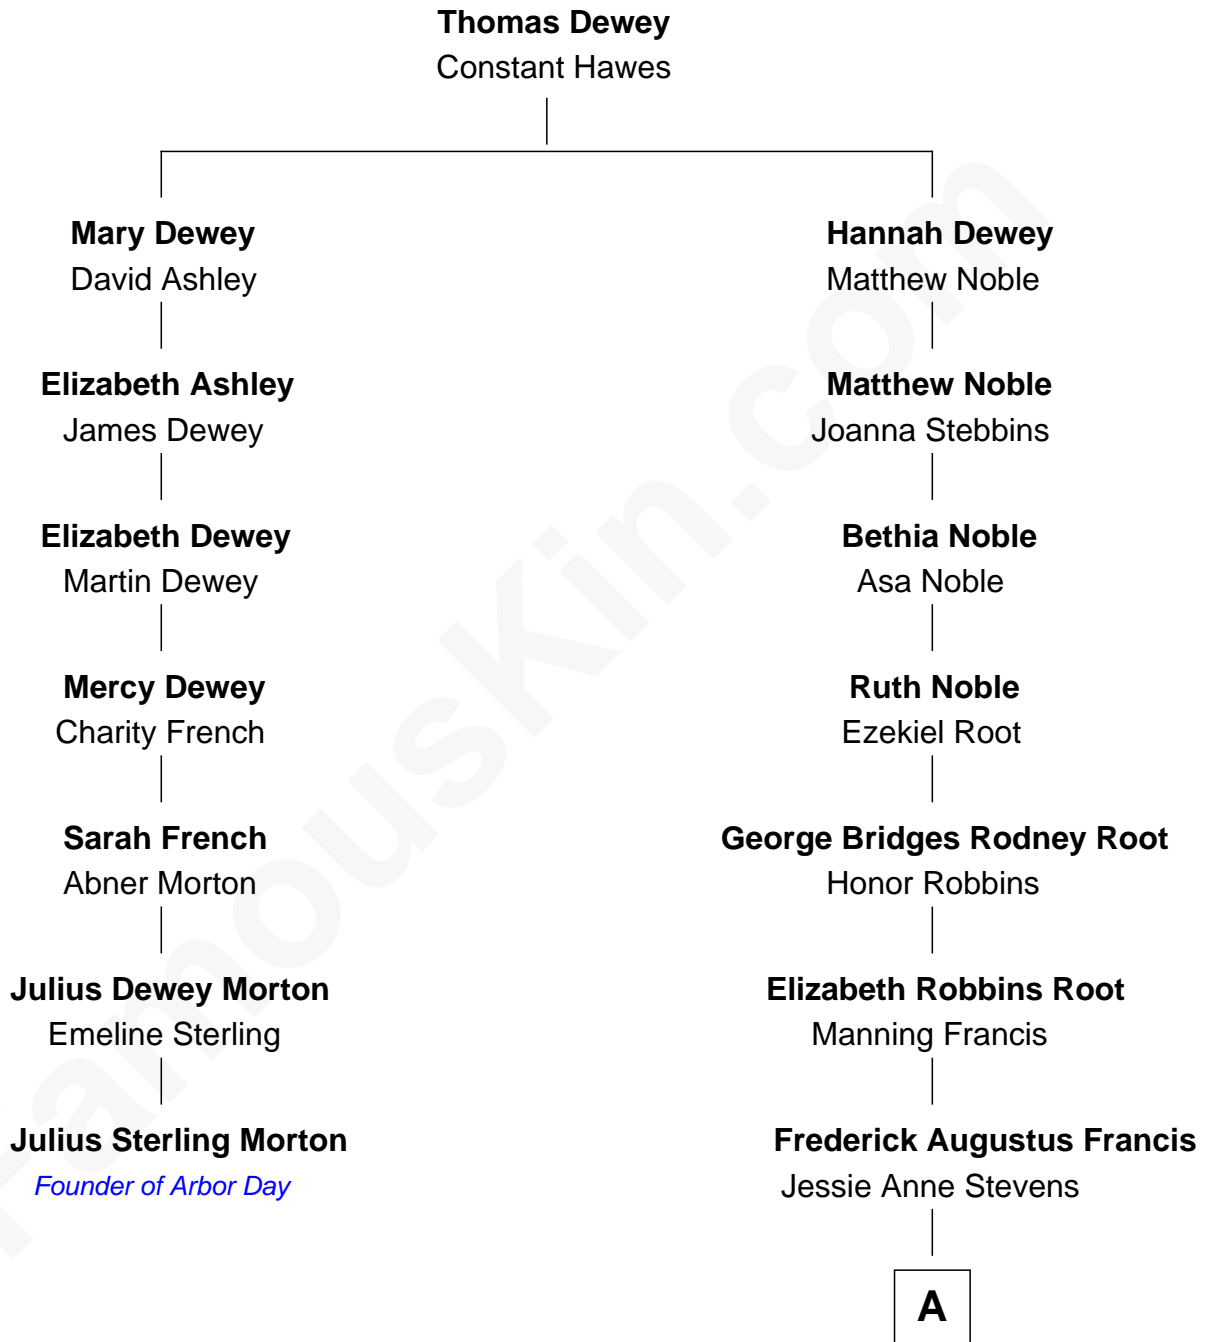

# FamousKin.com

## Relationship Chart of Julius Sterling Morton

*Founder of Arbor Day*

6th cousin 3 times removed of

**Nancy (Davis) Reagan**

*First Lady of President Ronald Reagan*

**A**

**Anne Ayers Francis**  
John Newell Robbins

**Kenneth Seymour Robbins**  
Edith Prescott Lockett

**Nancy (Davis) Reagan**  
*First Lady of Ronald Reagan*

FamousKin.com