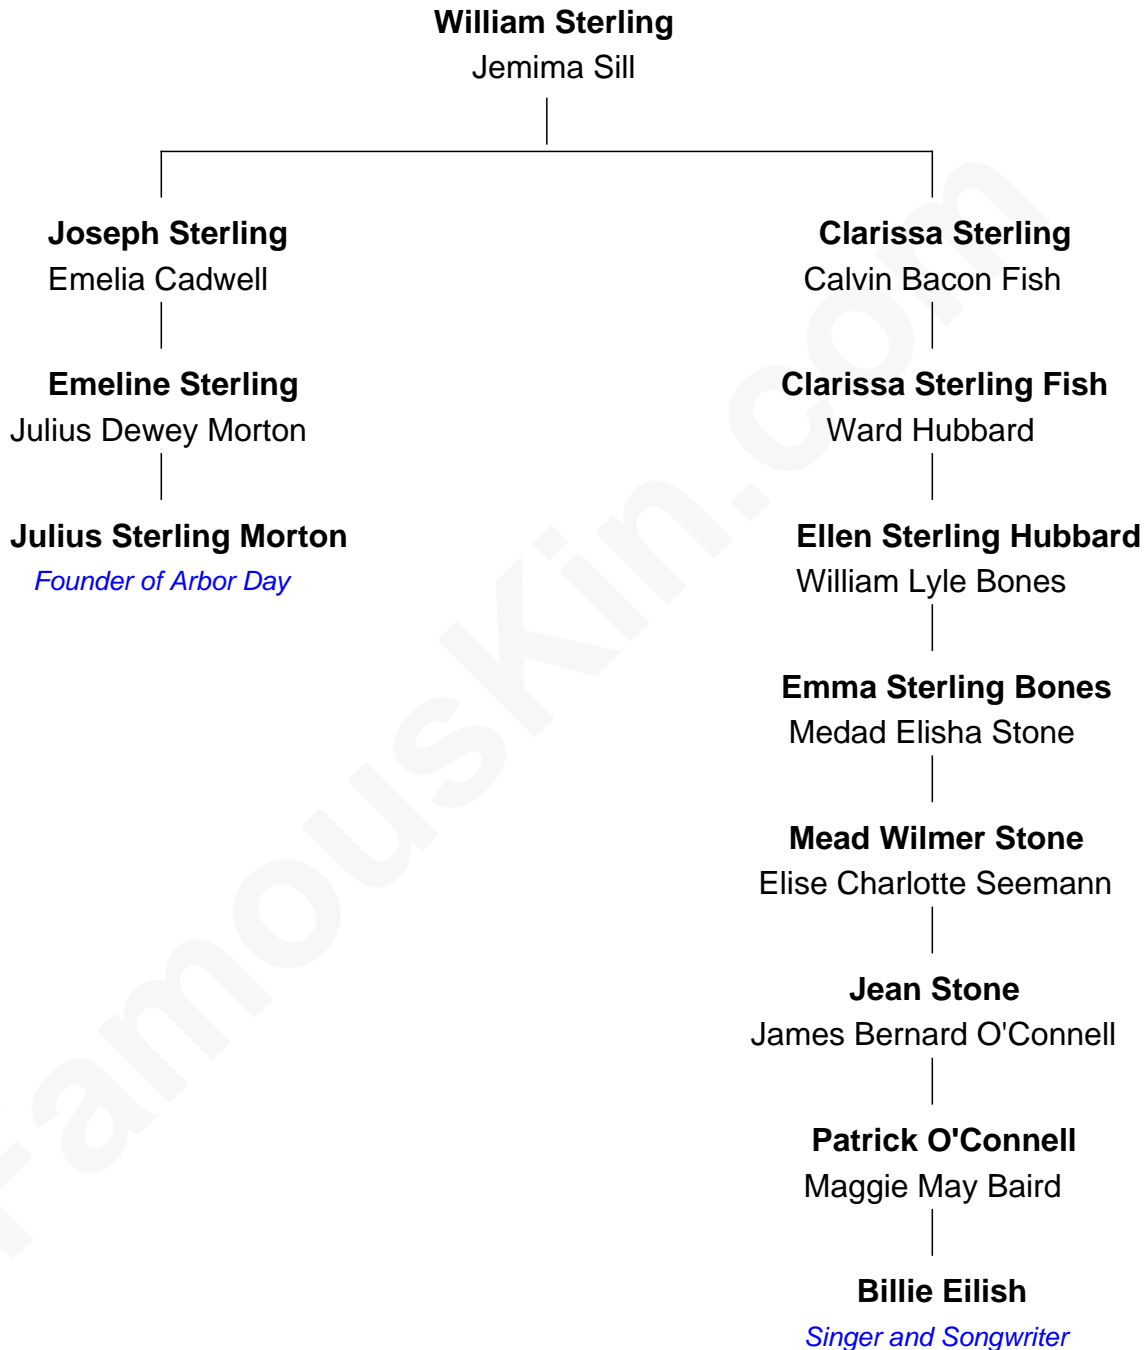

# FamousKin.com

## Relationship Chart of Julius Sterling Morton

*Founder of Arbor Day*

2nd cousin 5 times removed of

**Billie Eilish**

*Singer and Songwriter*

Billie Eilish photo by [Justin Higuchi](#) (CC BY 2.0)