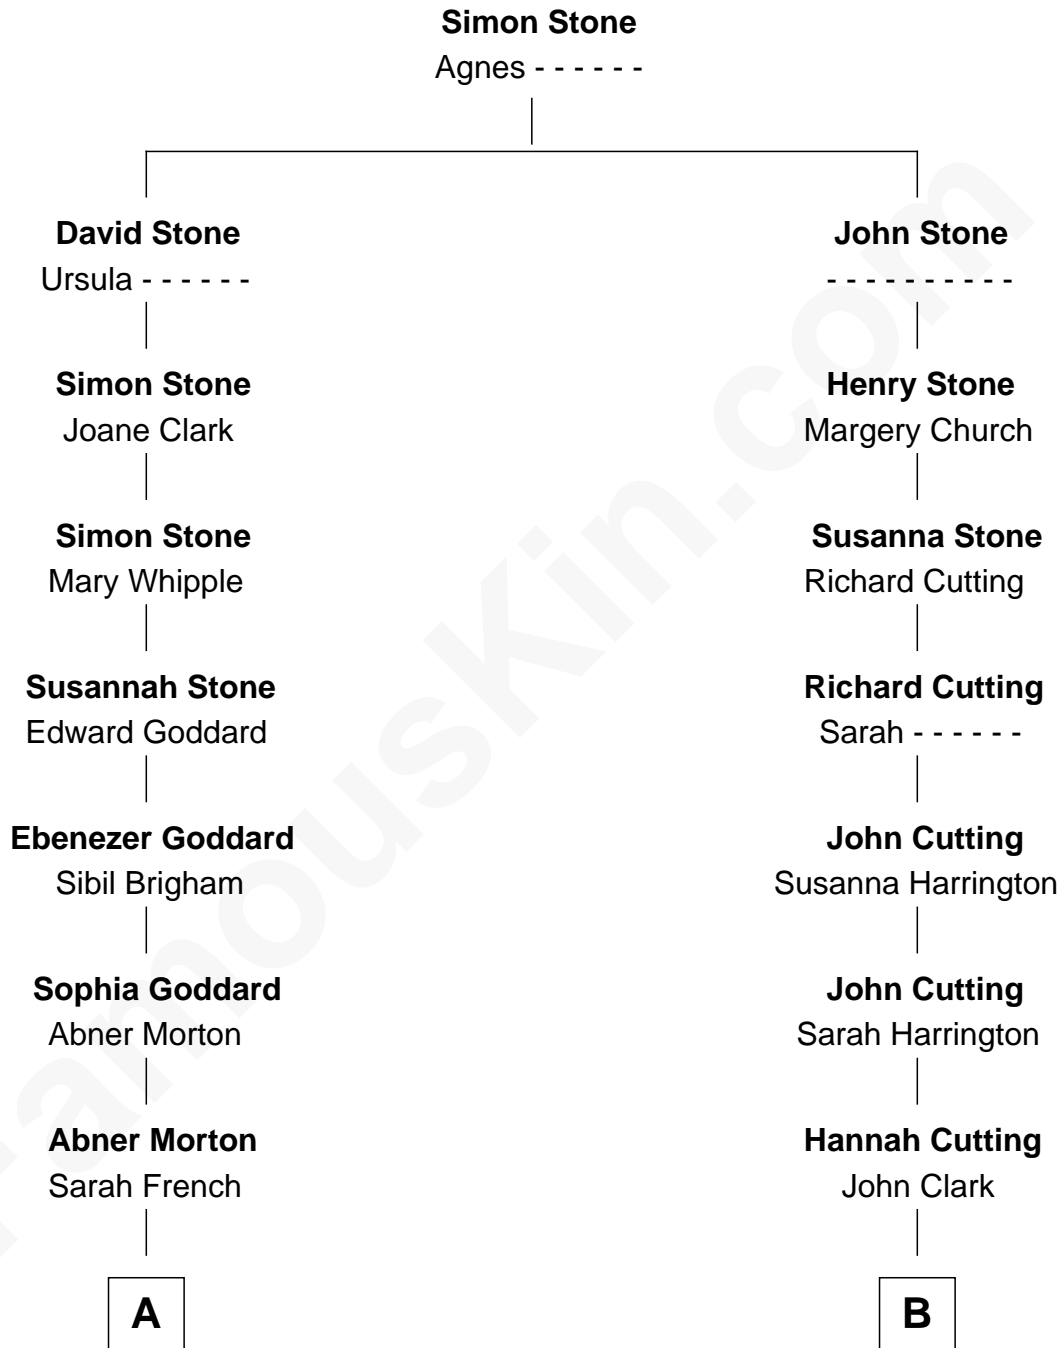

FamousKin.com

Relationship Chart of Julius Sterling Morton

Founder of Arbor Day

8th cousin 1 time removed of

Alpheus Felch

5th Governor of Michigan

A

Julius Dewey Morton

Emeline Sterling

Julius Sterling Morton

Founder of Arbor Day

B

Lydia Clark

Abijah Felch

Daniel Felch

Sarah Piper

Alpheus Felch

5th Governor of Michigan

FamousKin.com