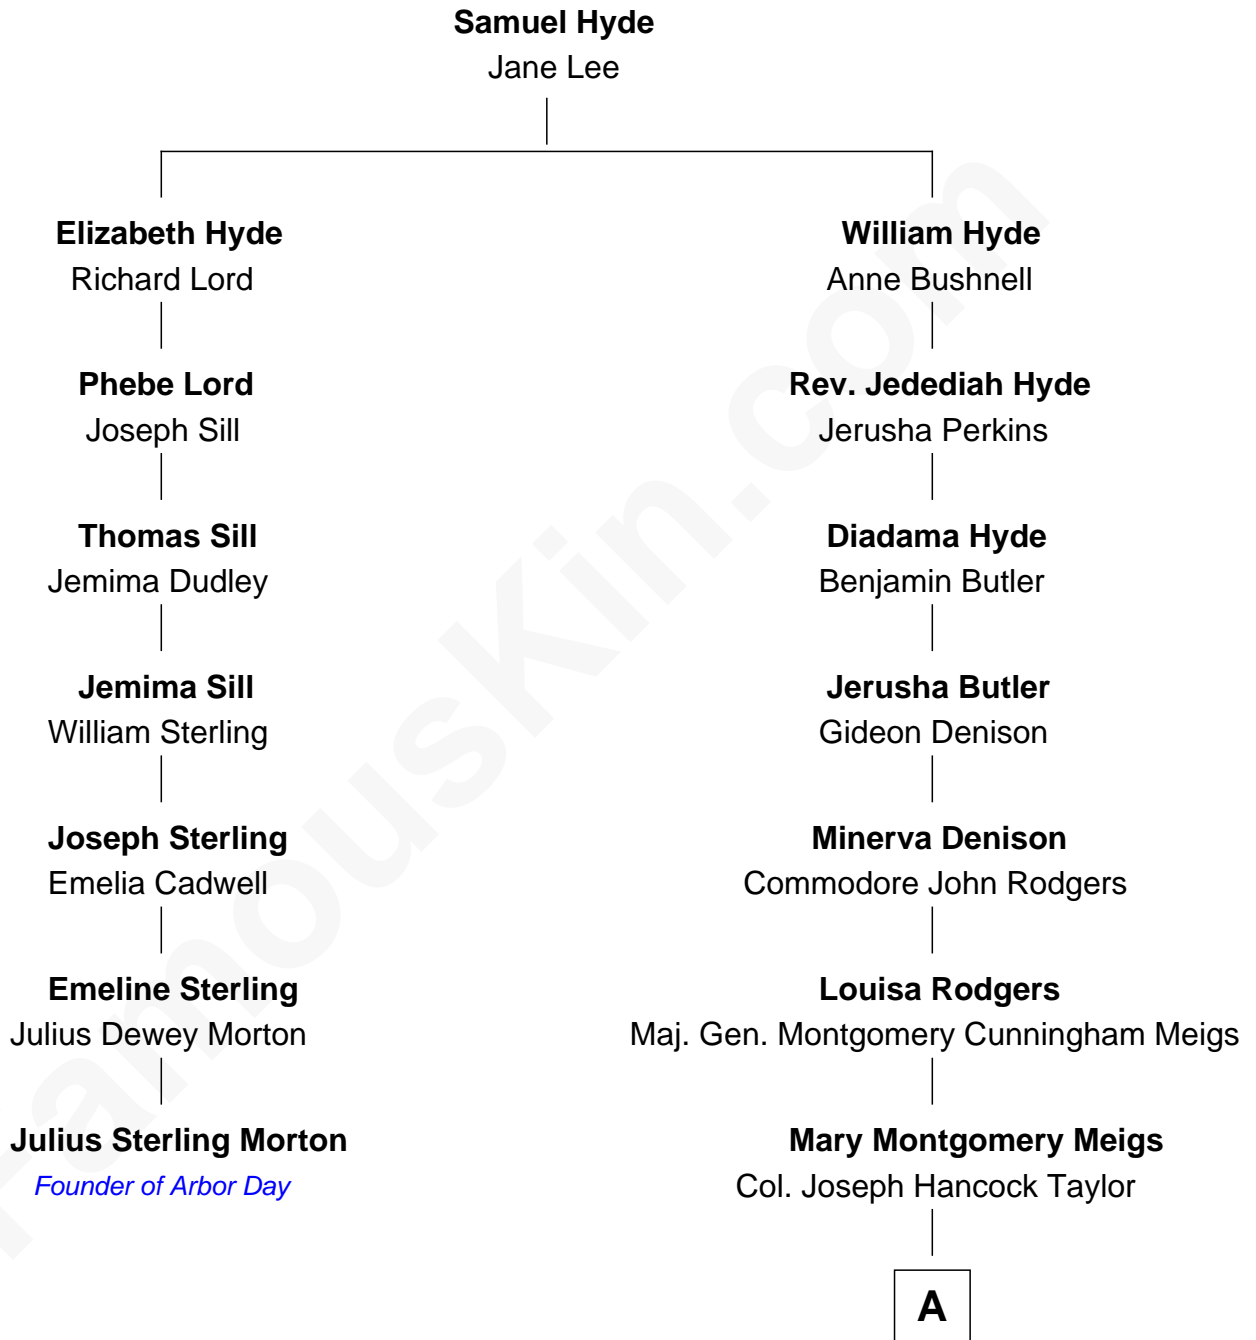

FamousKin.com

Relationship Chart of Julius Sterling Morton

Founder of Arbor Day

6th cousin 4 times removed of

Parker Stevenson

TV and Movie Actor

A

—
Evelyn Taylor

Eli Kirk Price

—
Philip Price

Sarah Meade Harrison

—
Sarah Meade Price

Richard Stevenson Parker

—
Parker Stevenson

TV and Movie Actor

FamousKin.com