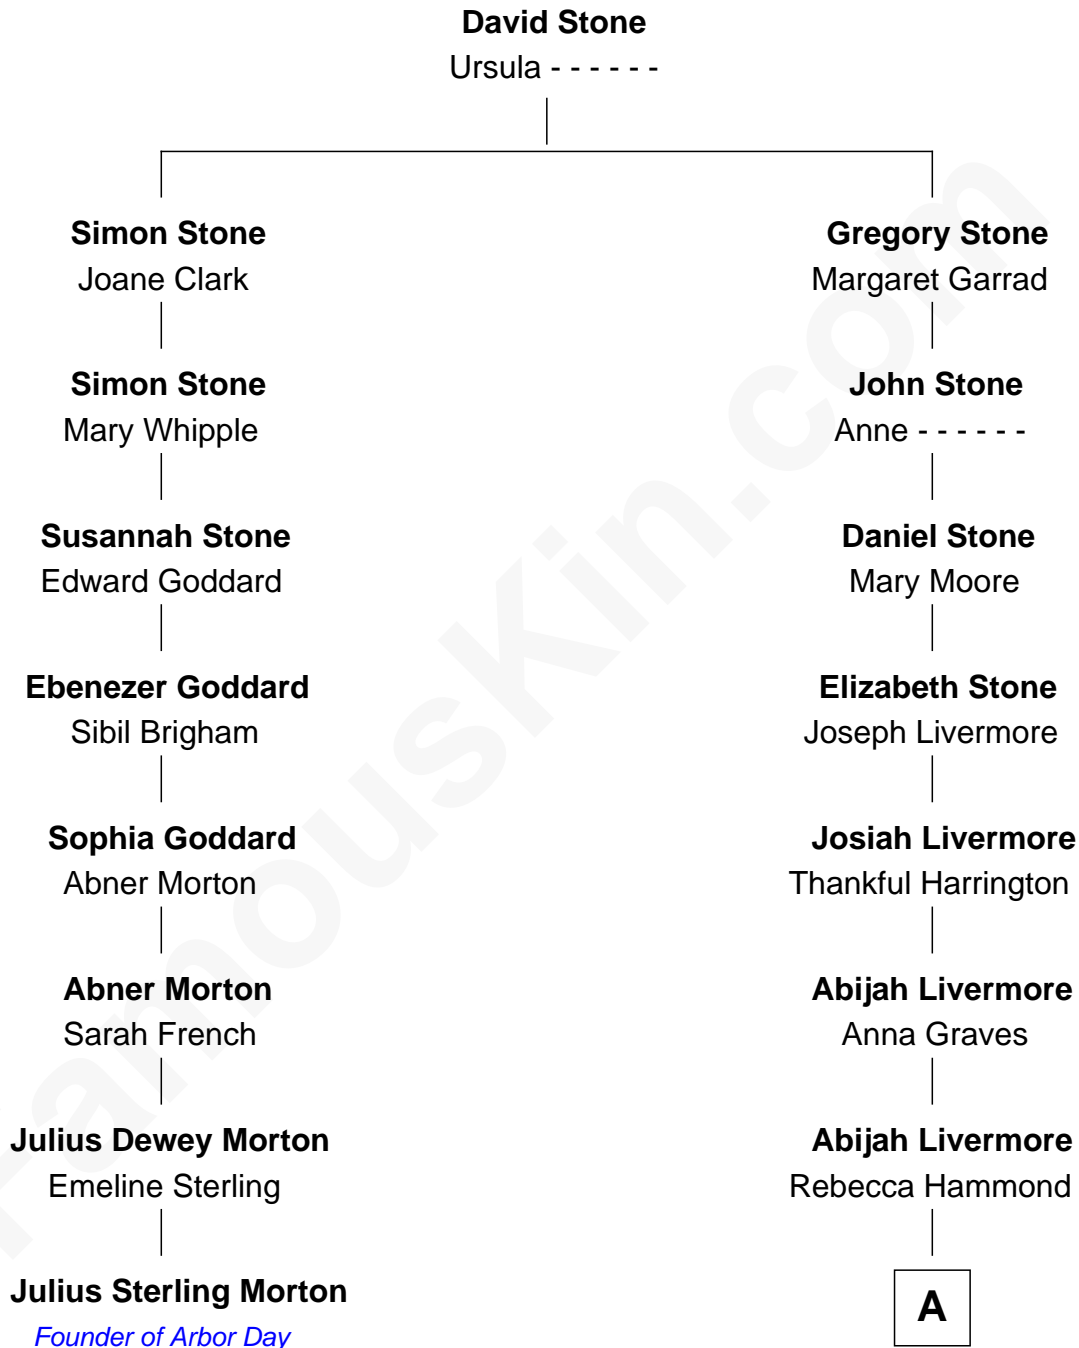

FamousKin.com Relationship Chart of

Julius Sterling Morton

Founder of Arbor Day

7th cousin 3 times removed of

Charles Edward Merrill

Co-Founder of Merrill Lynch & Company

A

Justice Lot Livermore

Christiana Muzzy

Abigail L. Livermore

Riley Mead Merrill

Dr. Charles Morton Merrill

Octavia Wilson

Charles Edward Merrill

Co-Founder of Merrill Lynch & Co.