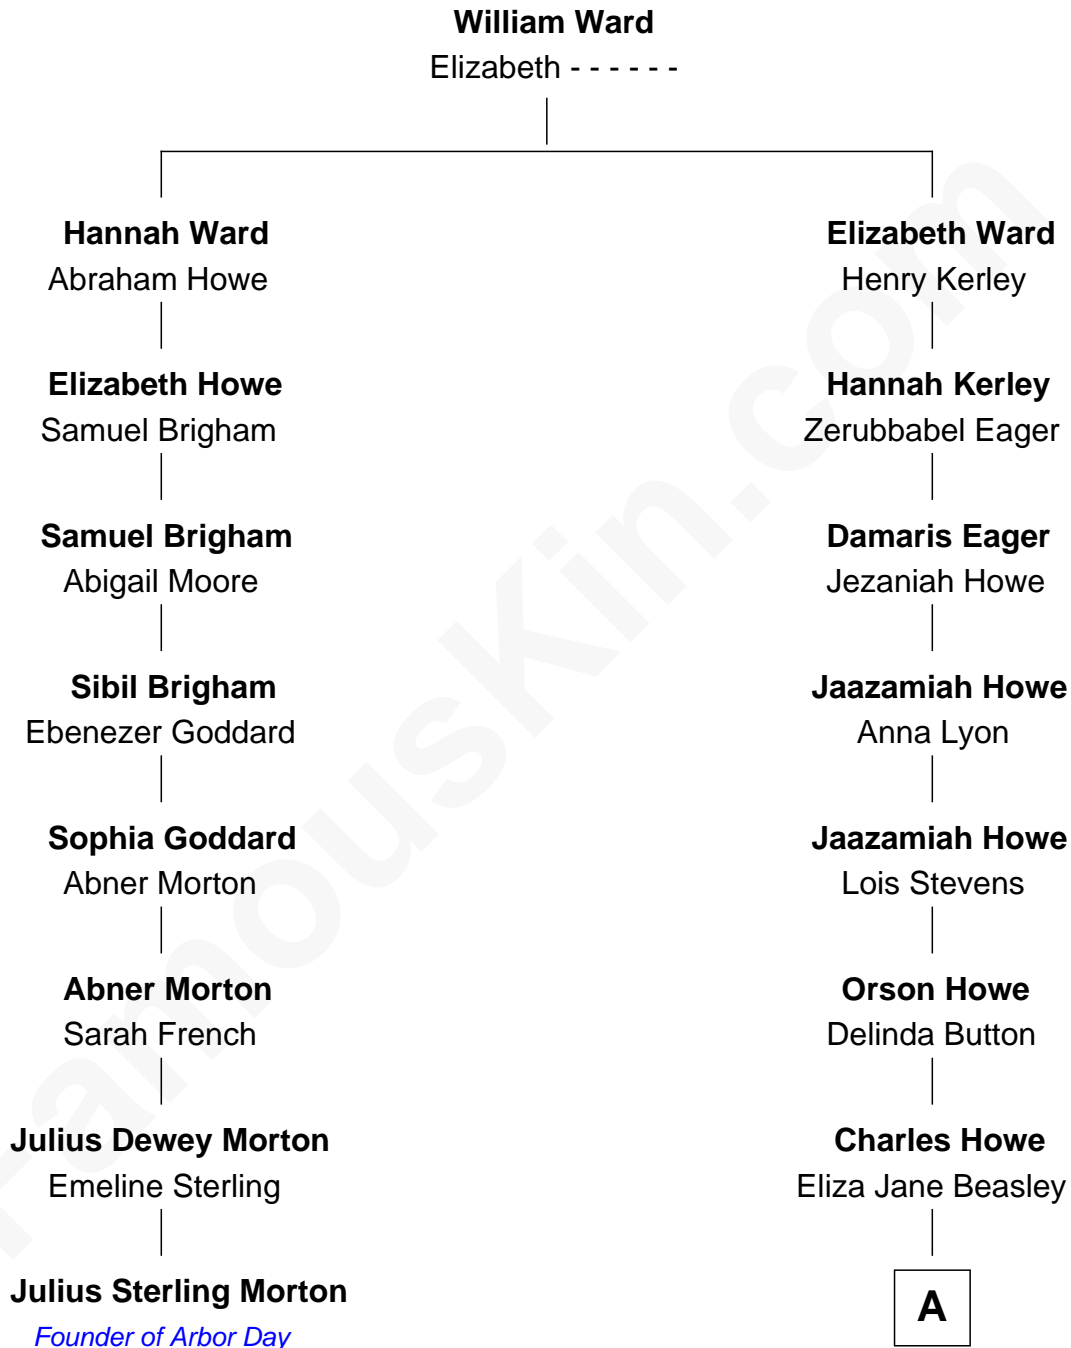

# FamousKin.com

## Relationship Chart of Julius Sterling Morton

*Founder of Arbor Day*

7th cousin 2 times removed of

**Timothy Leatherman**

*Founder of Leatherman Tools*

A

—  
**Selata Howe**

Samuel Lloyd Leatherman