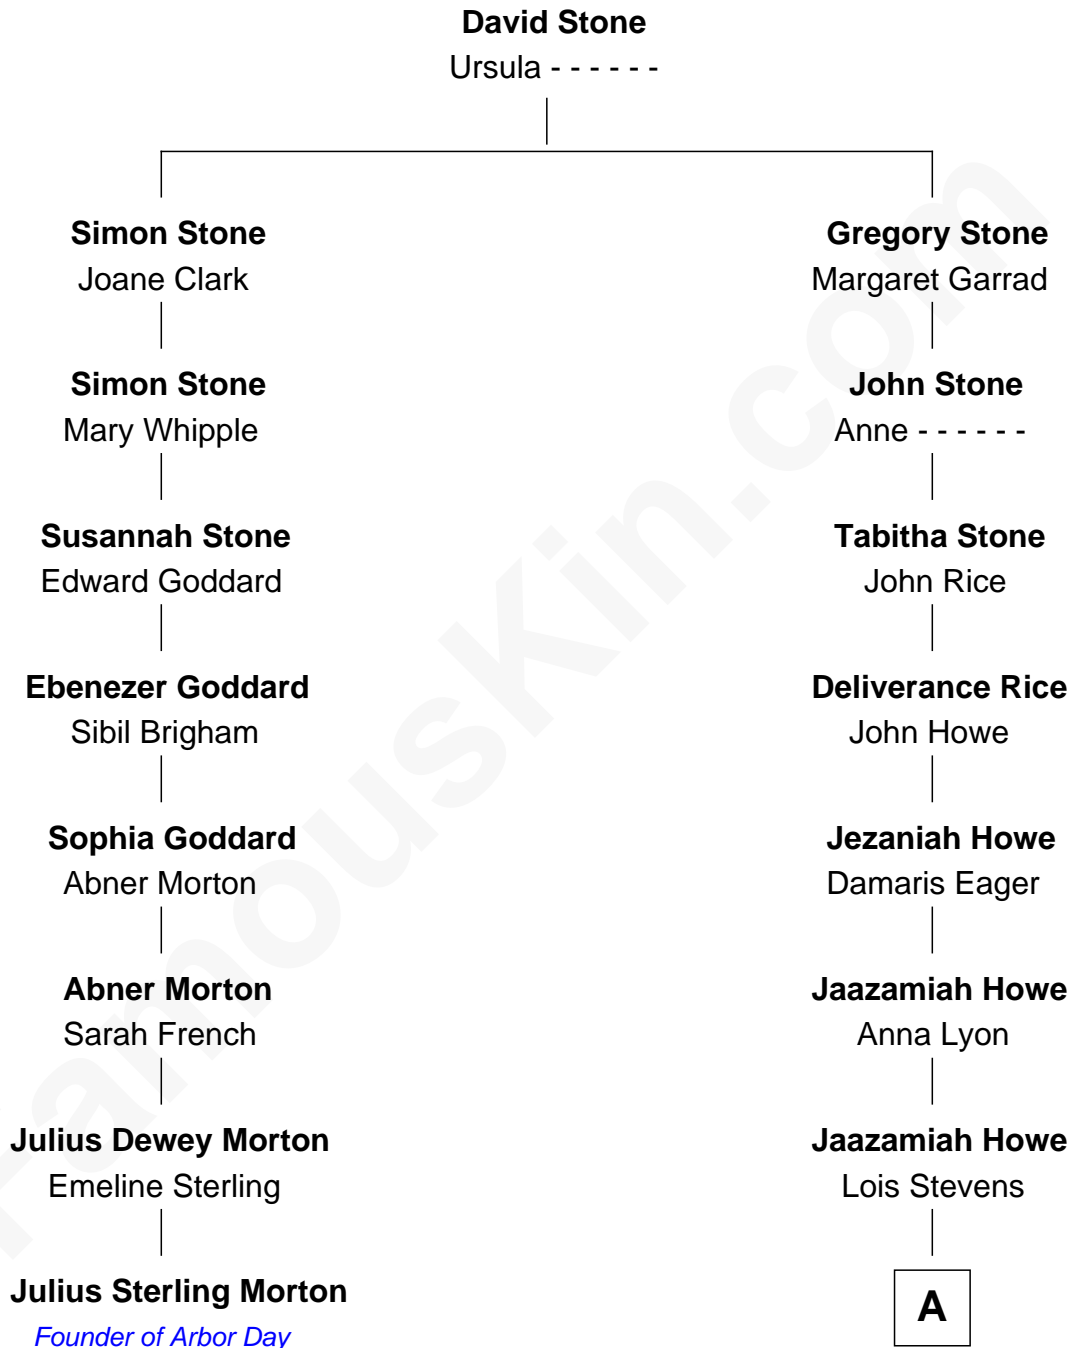

# FamousKin.com

## Relationship Chart of Julius Sterling Morton

*Founder of Arbor Day*

7th cousin 4 times removed of

**Timothy Leatherman**

*Founder of Leatherman Tools*

**A**

|  
**Orson Howe**  
Delinda Button

|  
**Charles Howe**  
Eliza Jane Beasley

|  
**Selata Howe**  
Samuel Lloyd Leatherman

|  
**Kenneth Elvene Leatherman**  
Arlene Gertrude Gjertsen

|  
**Timothy Leatherman**  
*Founder of Leatherman Tools*