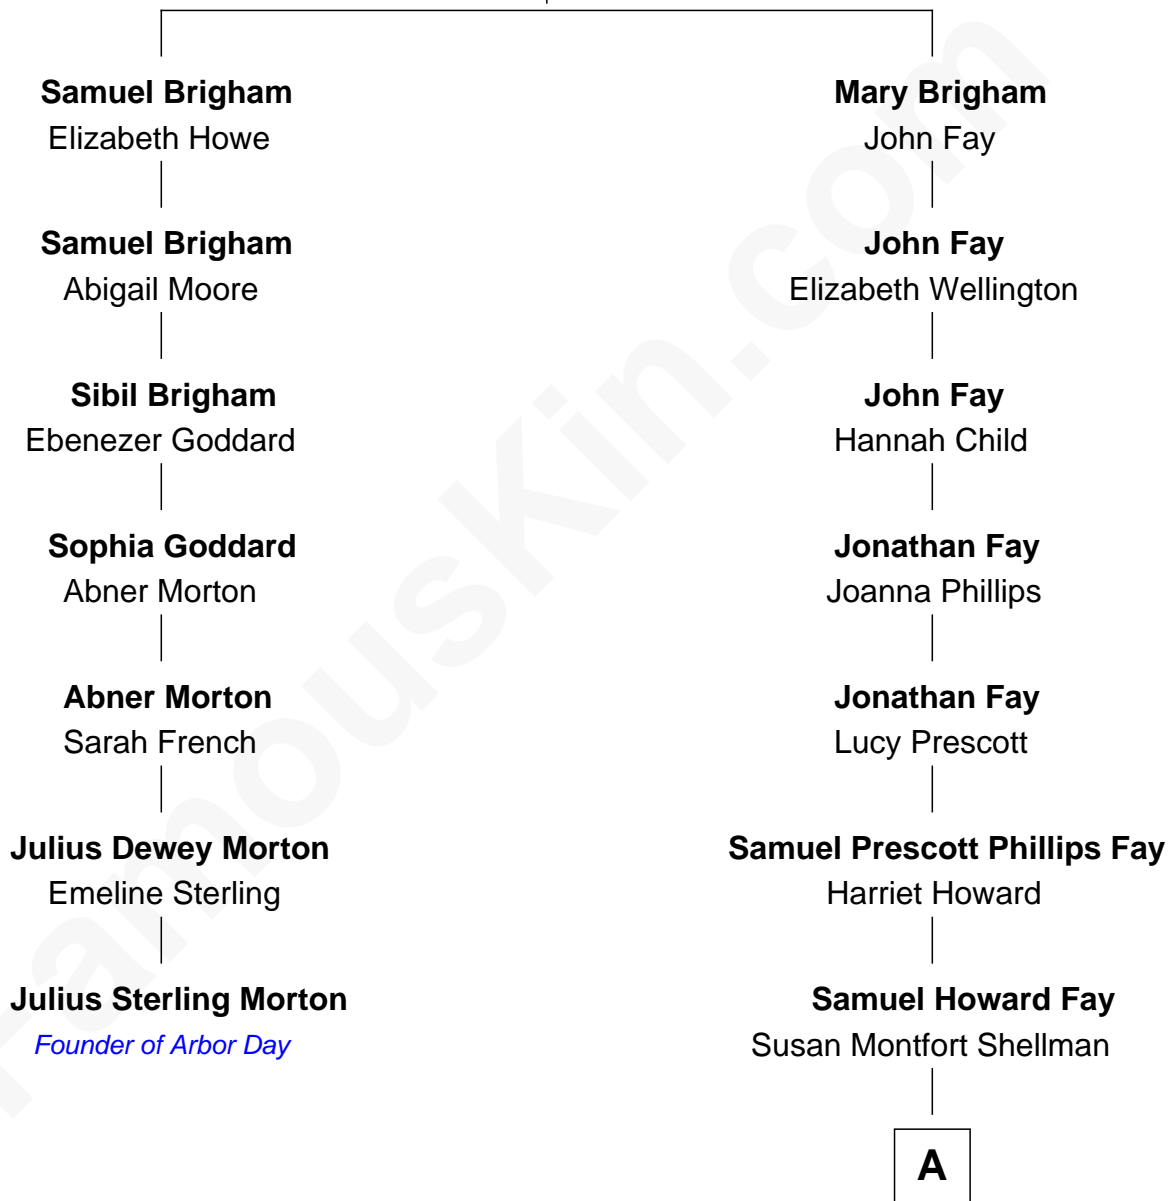

FamousKin.com

Relationship Chart of Julius Sterling Morton

Founder of Arbor Day

6th cousin 4 times removed of

George H. W. Bush

41st U.S. President

Thomas Brigham

Mercy - - - - -

A

Harriet Eleanor Fay
Rev. James Smith Bush

Samuel Prescott Bush
Flora Sheldon

Prescott Sheldon Bush
Dorothy Wear Walker

George H. W. Bush
41st U.S. President

FamousKin.com