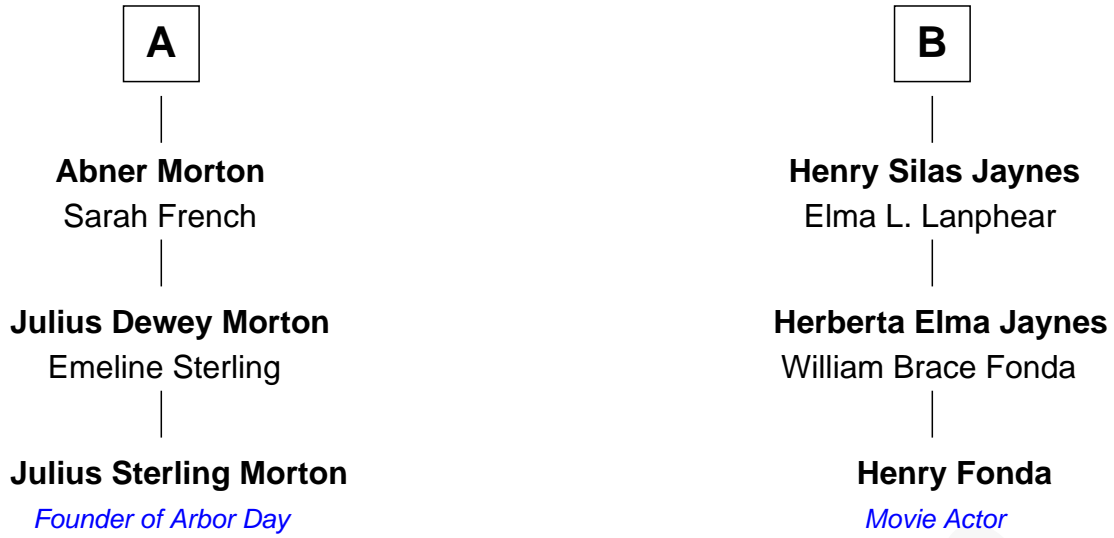

FamousKin.com

Relationship Chart of Julius Sterling Morton

Founder of Arbor Day

9th cousin of

Henry Fonda

Movie Actor

----- Rice

FamousKin.com