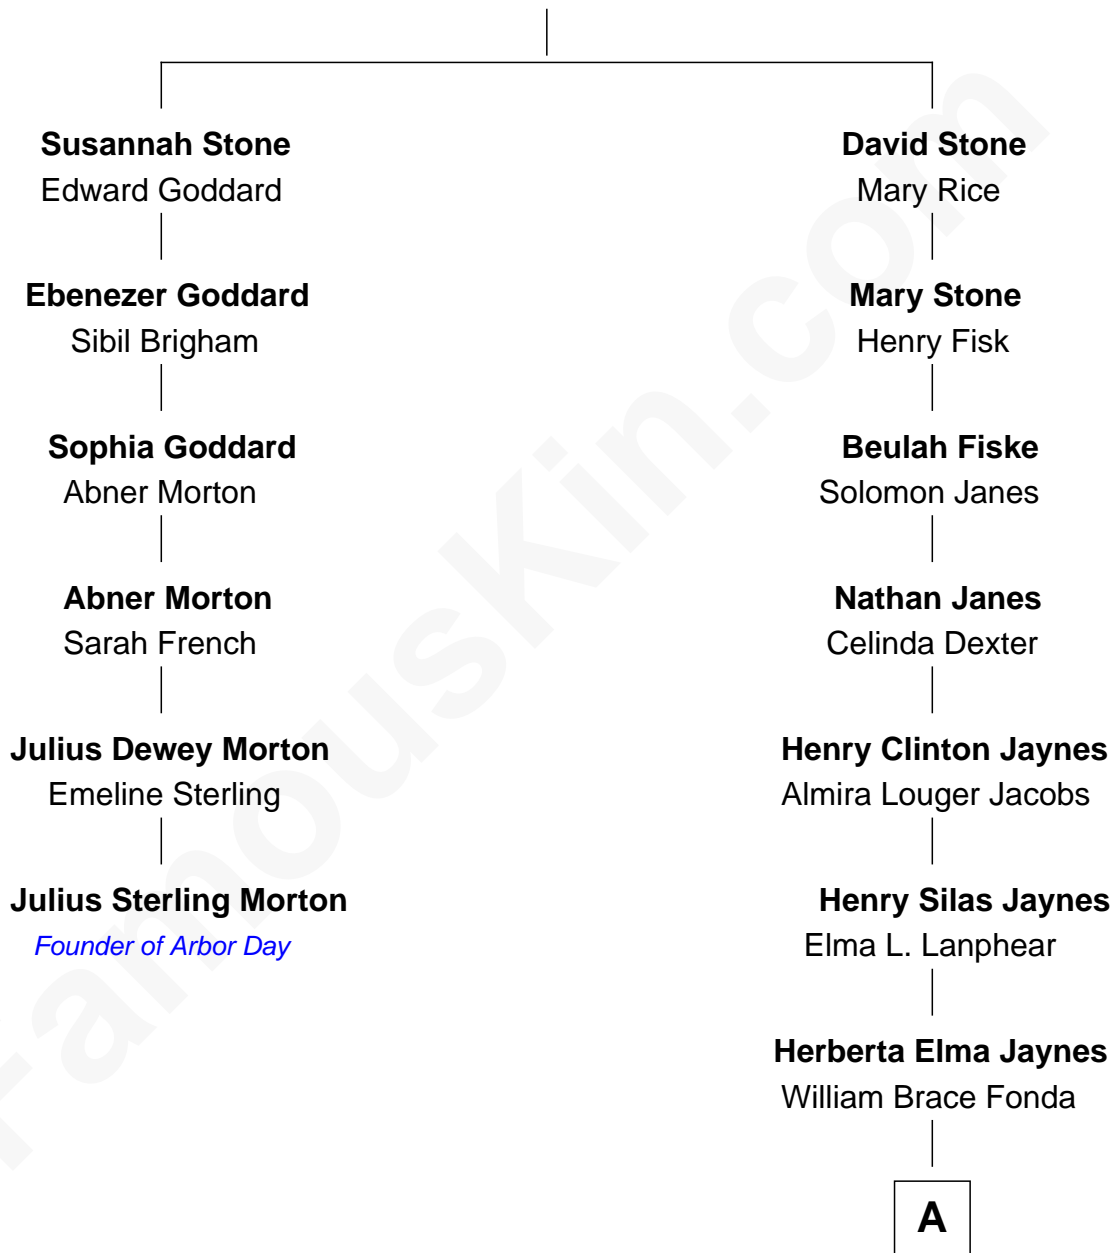

## Relationship Chart of

### Julius Sterling Morton

*Founder of Arbor Day*

5th cousin 3 times removed of

**Jane Fonda**

*Movie Actress*

**Simon Stone**

Mary Whipple

A