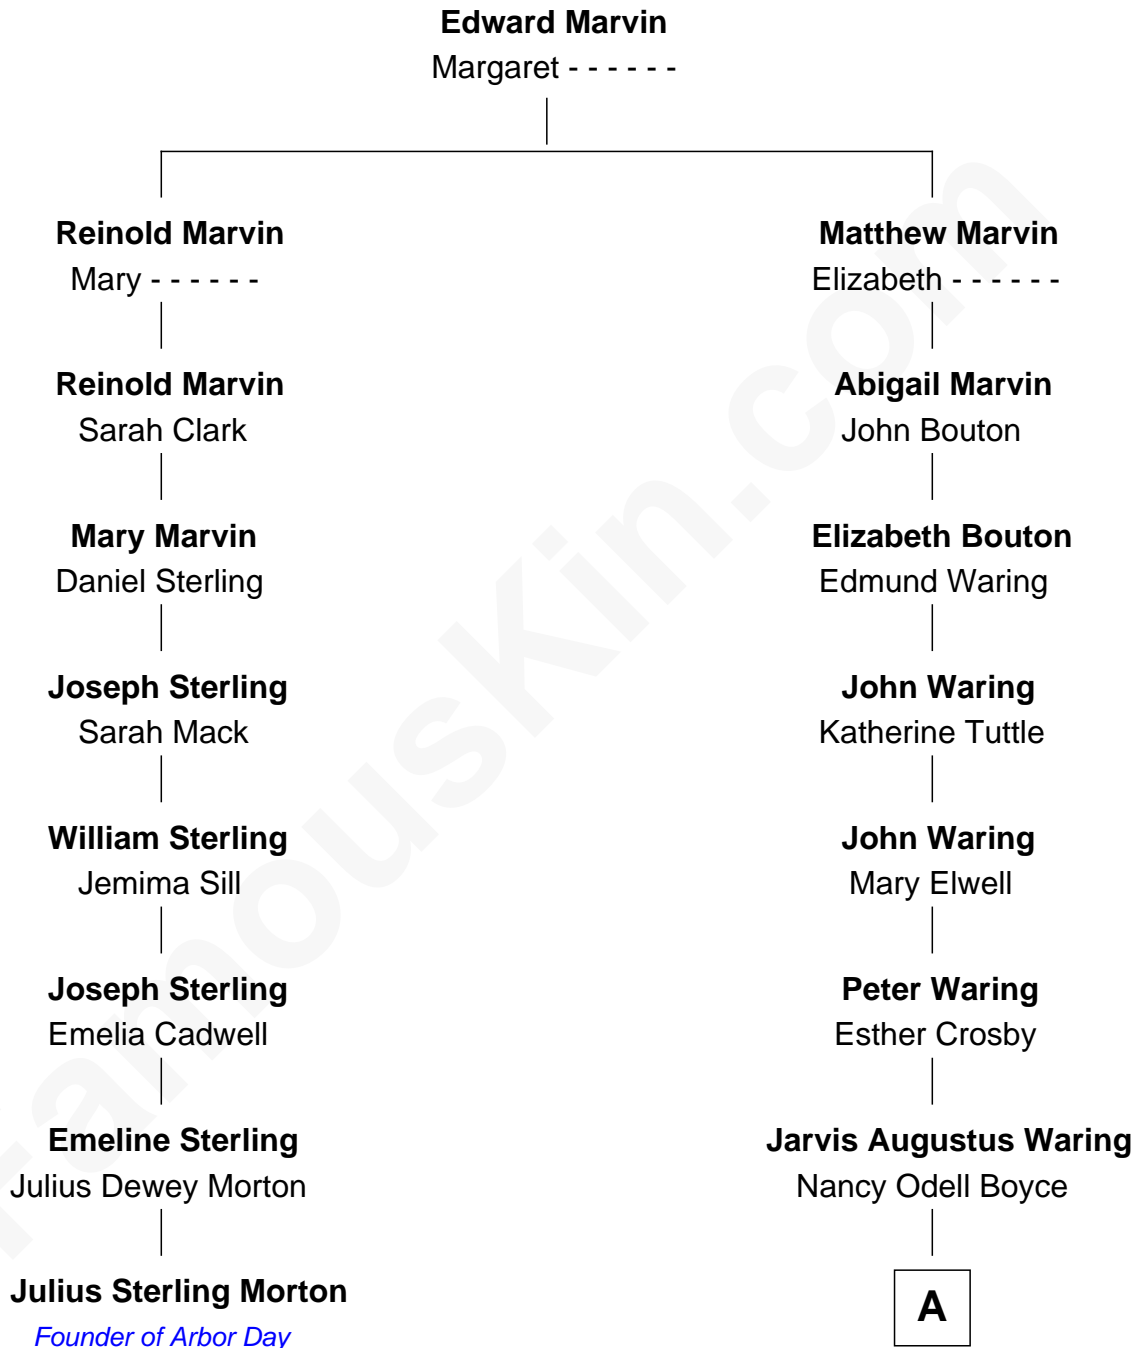

FamousKin.com

Relationship Chart of Julius Sterling Morton

Founder of Arbor Day

7th cousin 2 times removed of

Norman Rockwell

American Artist

A

—
Phebe Boyce Waring
John William Rockwell

—
Jarvis Waring Rockwell
Anne Mary Hill

—
Norman Rockwell
American Artist

FamousKin.com