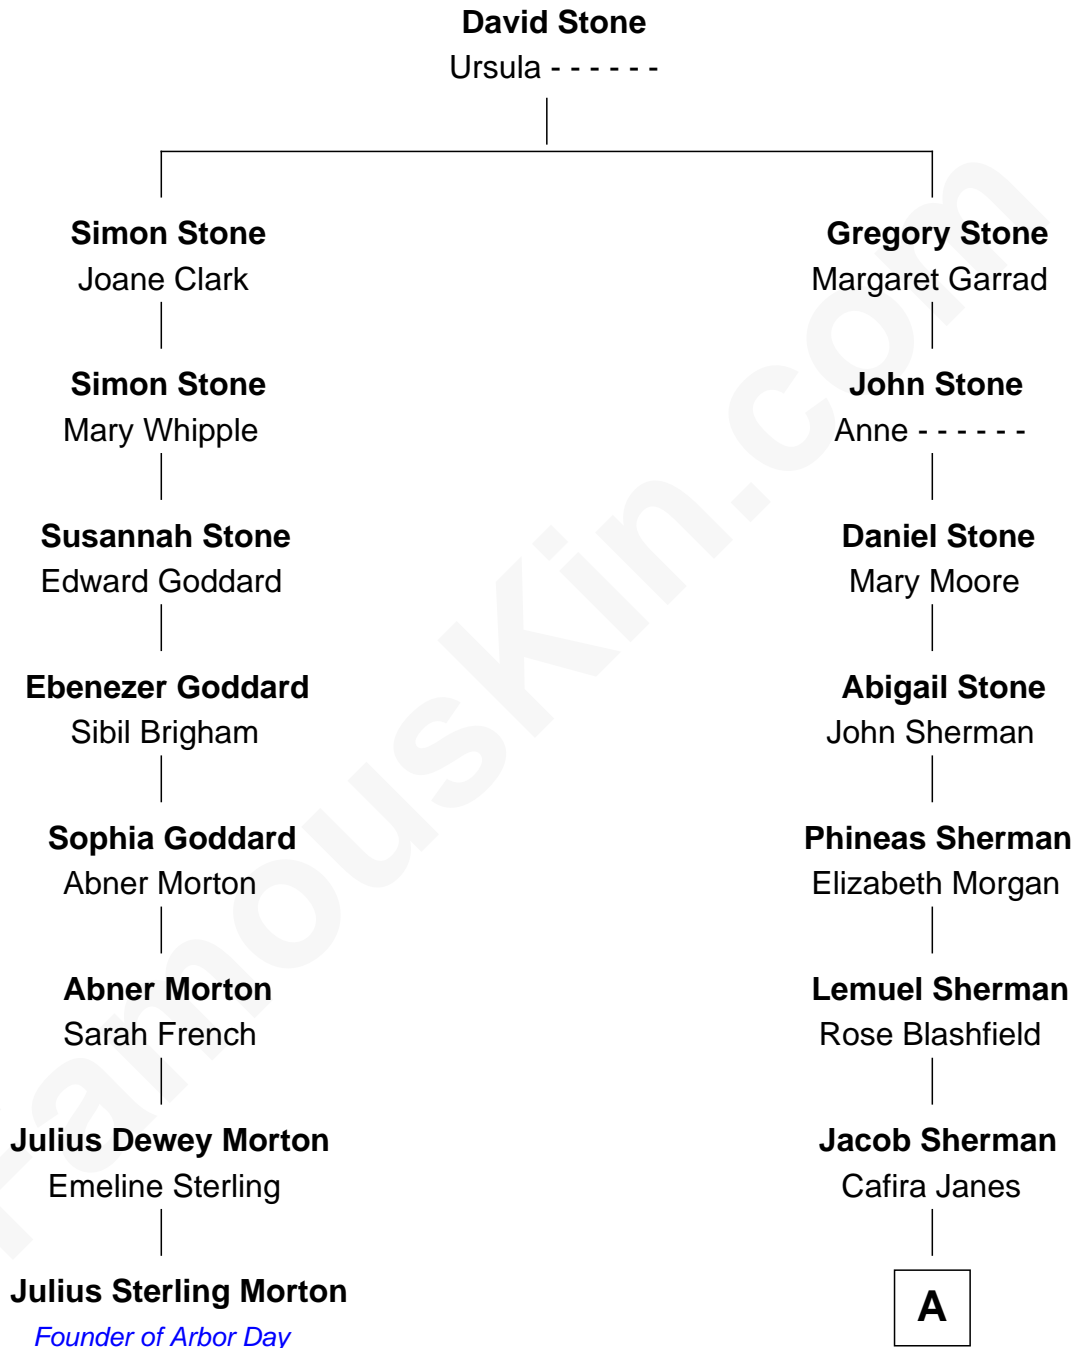

FamousKin.com

Relationship Chart of Julius Sterling Morton

Founder of Arbor Day

7th cousin 3 times removed of

Norman Rockwell

American Artist

A

Orilla Janes Sherman
Samuel Darling Rockwell

John William Rockwell
Phebe Boyce Waring

Jarvis Waring Rockwell
Anne Mary Hill

Norman Rockwell
American Artist