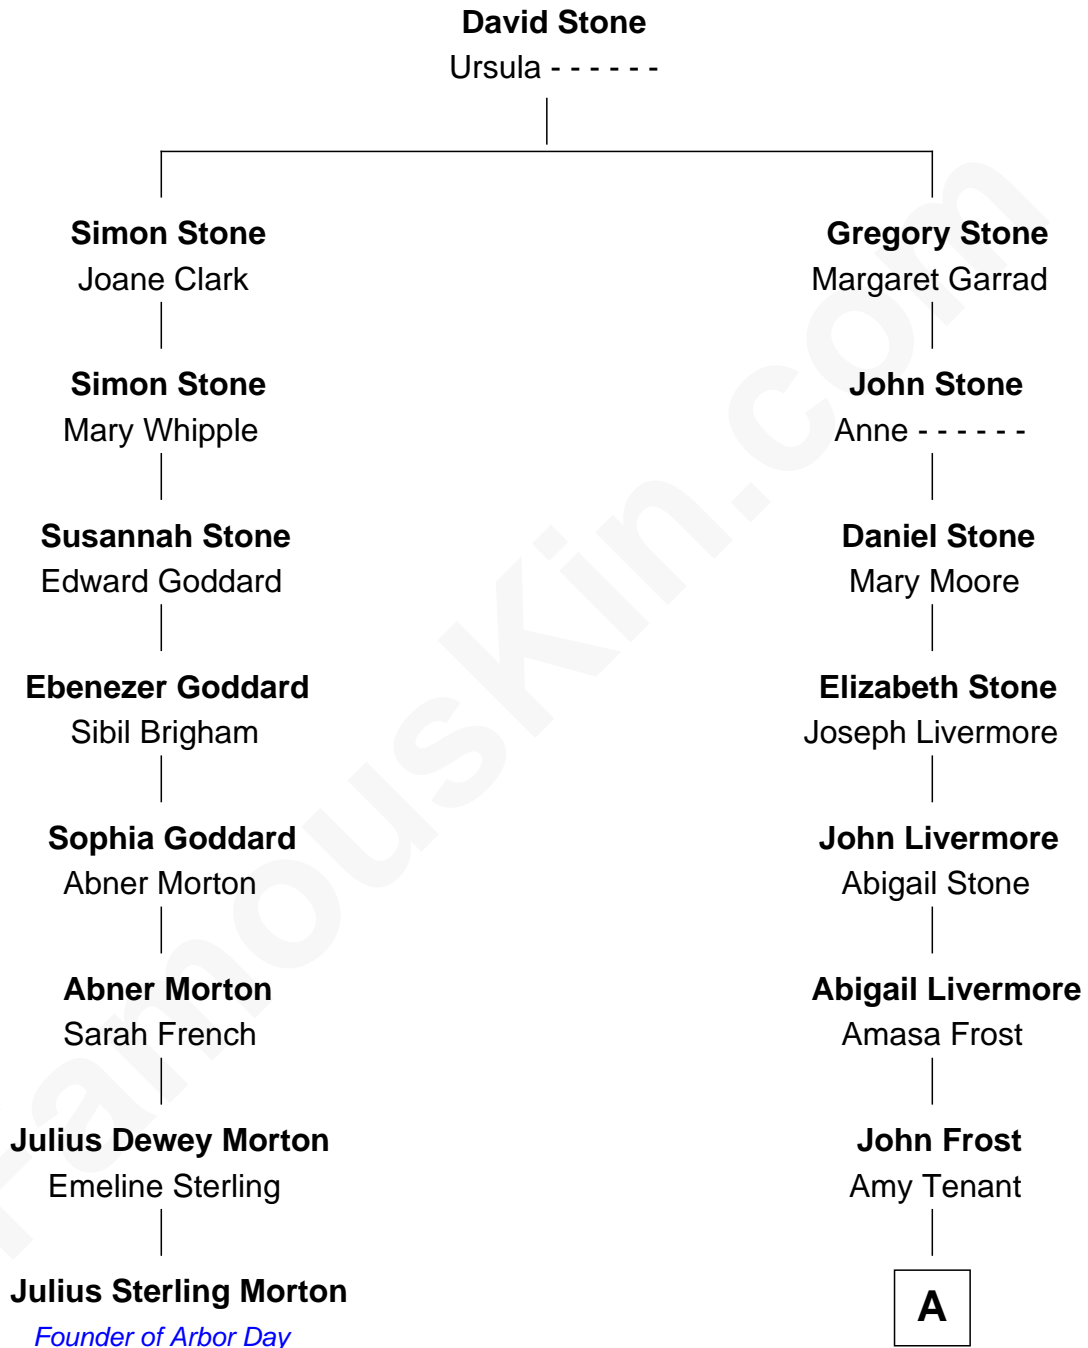

# FamousKin.com

## Relationship Chart of Julius Sterling Morton

Founder of Arbor Day

7th cousin 6 times removed of

**Kate Upton**

Sports Illustrated Swimsuit Cover Model

**A**

**Stephen Amasa Frost**

Mercyra Kent

**Mercy Ann Frost**

Henry Butler Goodrich

**Emma Frost Goodrich**

George McNaughton Vial

**Charles Henry Vial**

Margaret Hastings Tyler

**Elizabeth Brooks Vial**

Stephen Edward Upton