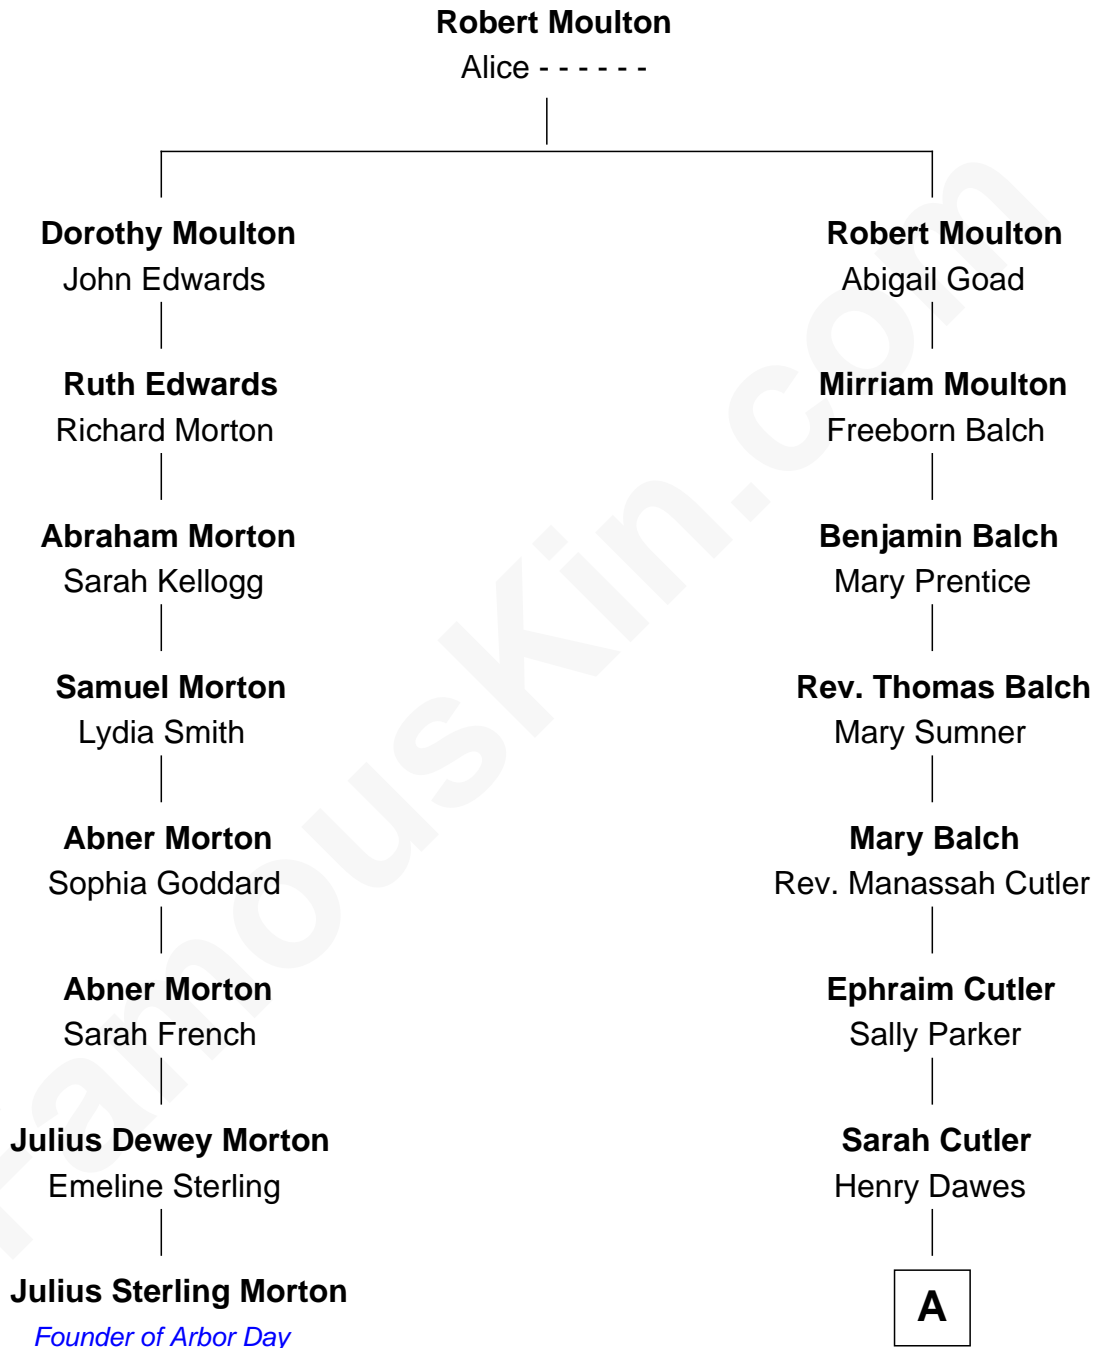

## Relationship Chart of

### Julius Sterling Morton

*Founder of Arbor Day*

7th cousin 1 time removed of

**Charles Dawes**

*30th U.S. Vice-President*

A

Brig. Gen. Rufus R. Dawes

Mary Beman Gates