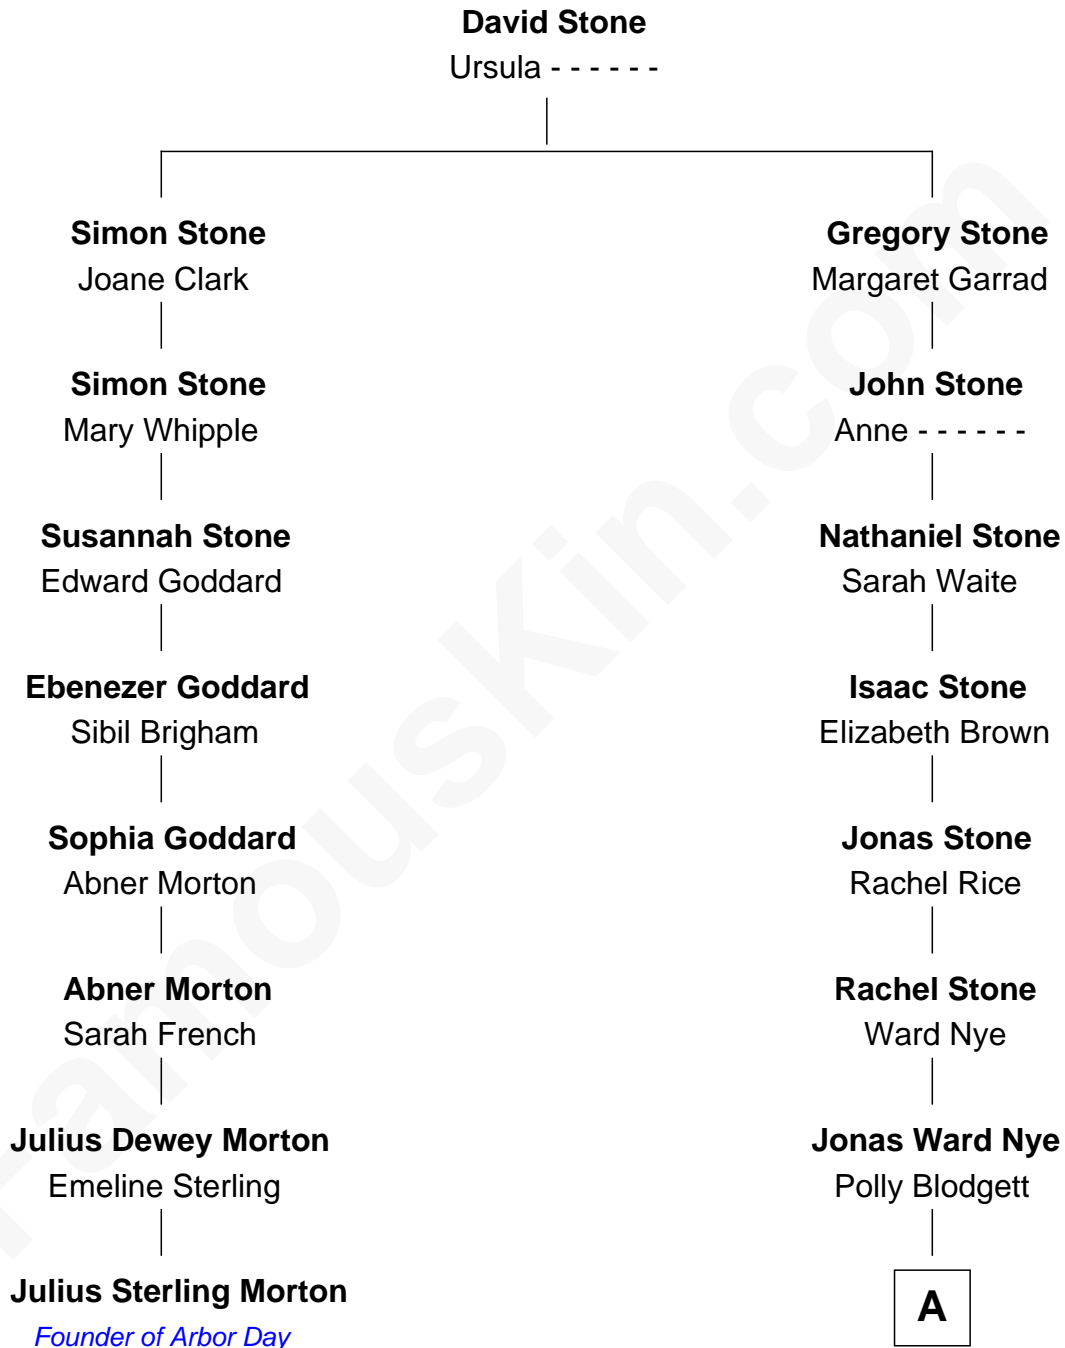

# FamousKin.com

## Relationship Chart of Julius Sterling Morton

*Founder of Arbor Day*

7th cousin 3 times removed of

**Bill Nye**

*TV's The Science Guy*

**A**

—  
**Luther Blodgett Nye**

Helen Sophia Puffer

—  
**Luther Bertram Nye**

Minnie Wheatley Farr

—  
**Edwin Darby Nye**

Dr. Jacqueline Blanche Jenkins

—  
**Bill Nye**

*TV's The Science Guy*

FamousKin.com