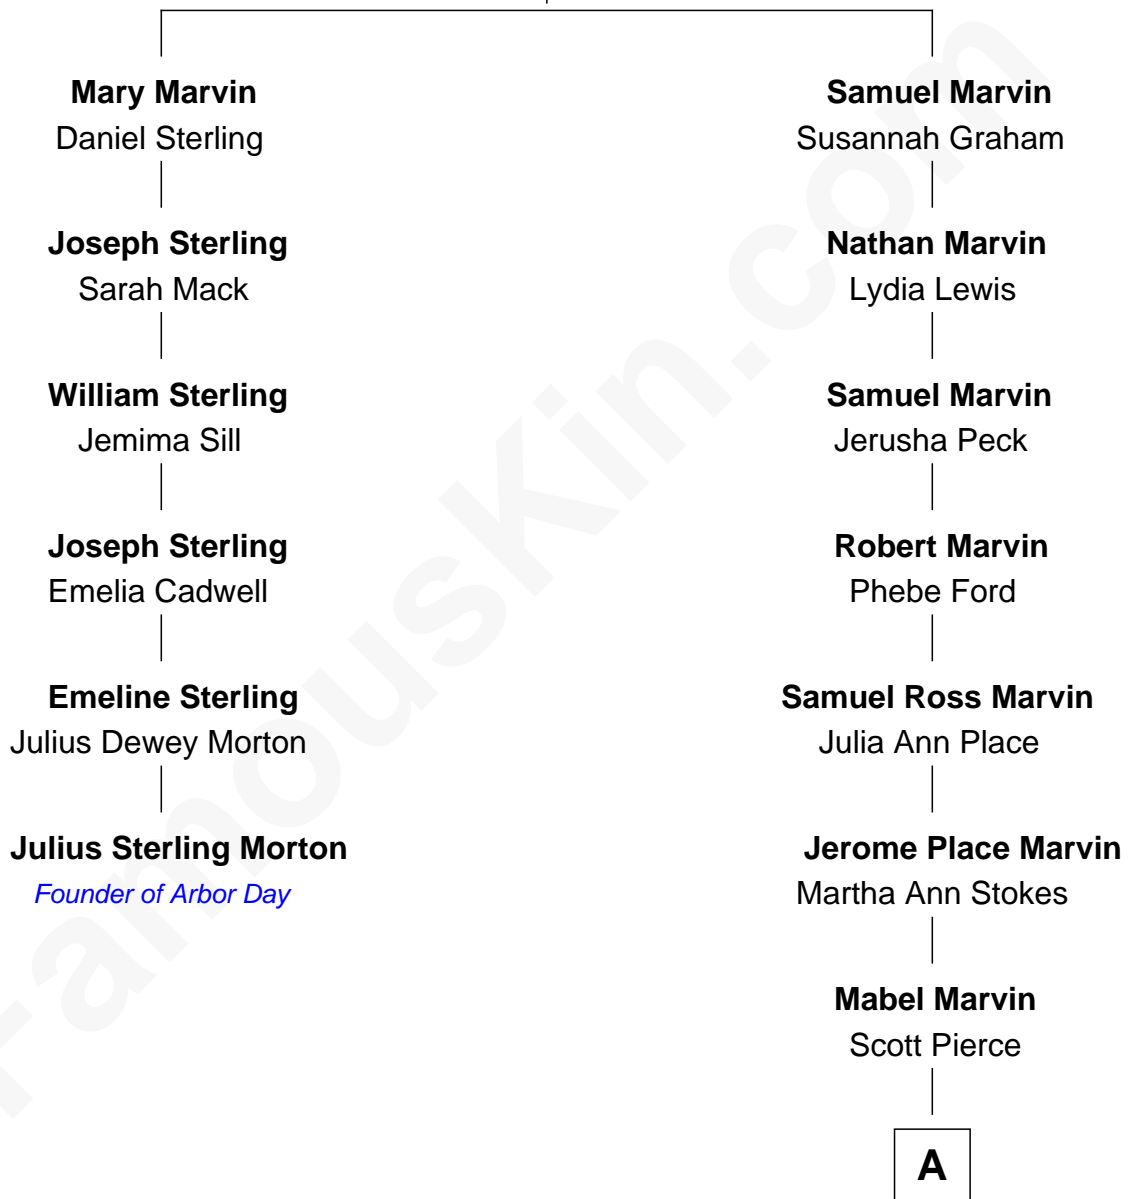

## Relationship Chart of Julius Sterling Morton

*Founder of Arbor Day*

5th cousin 4 times removed of

**Jeb Bush**

*43rd Governor of Florida*

**Reinold Marvin**

Sarah Clark

**A**

**Marvin Pierce**  
Pauline Robinson

**Barbara Pierce**  
George Herbert Walker Bush

**Jeb Bush**  
*43rd Governor of Florida*

FamousKin.com