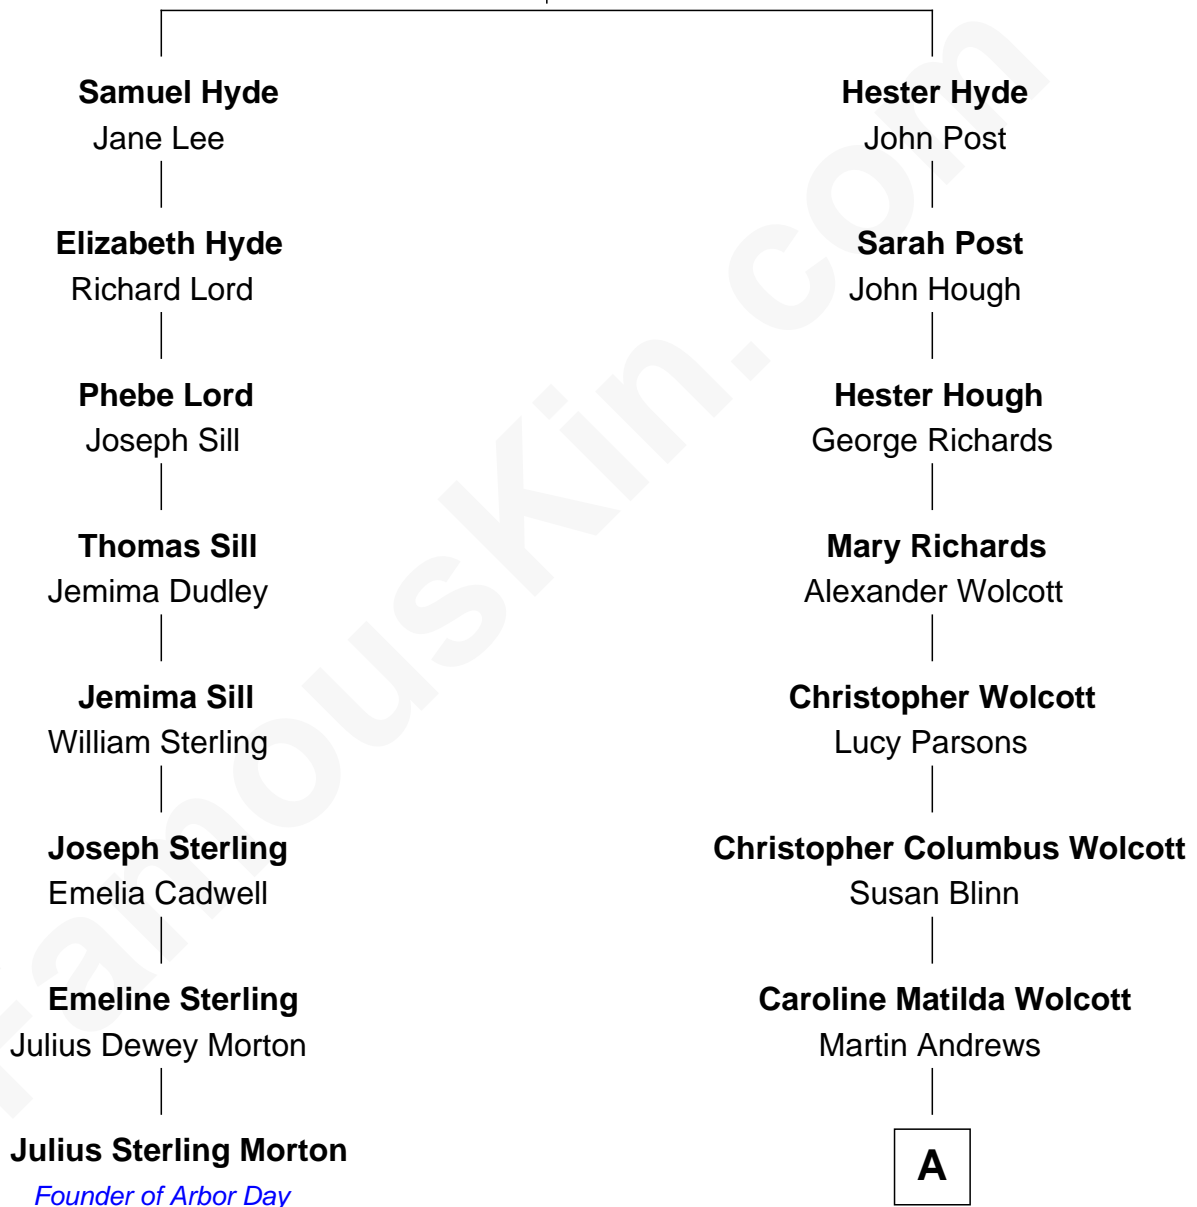

FamousKin.com

Relationship Chart of Julius Sterling Morton

Founder of Arbor Day

7th cousin 1 time removed of

Buckminster Fuller

Author, Architect, and Inventor

William Hyde

A

Caroline Wolcott Andrews

Richard Buckminster Fuller

Buckminster Fuller

Author, Architect, and Inventor

FamousKin.com