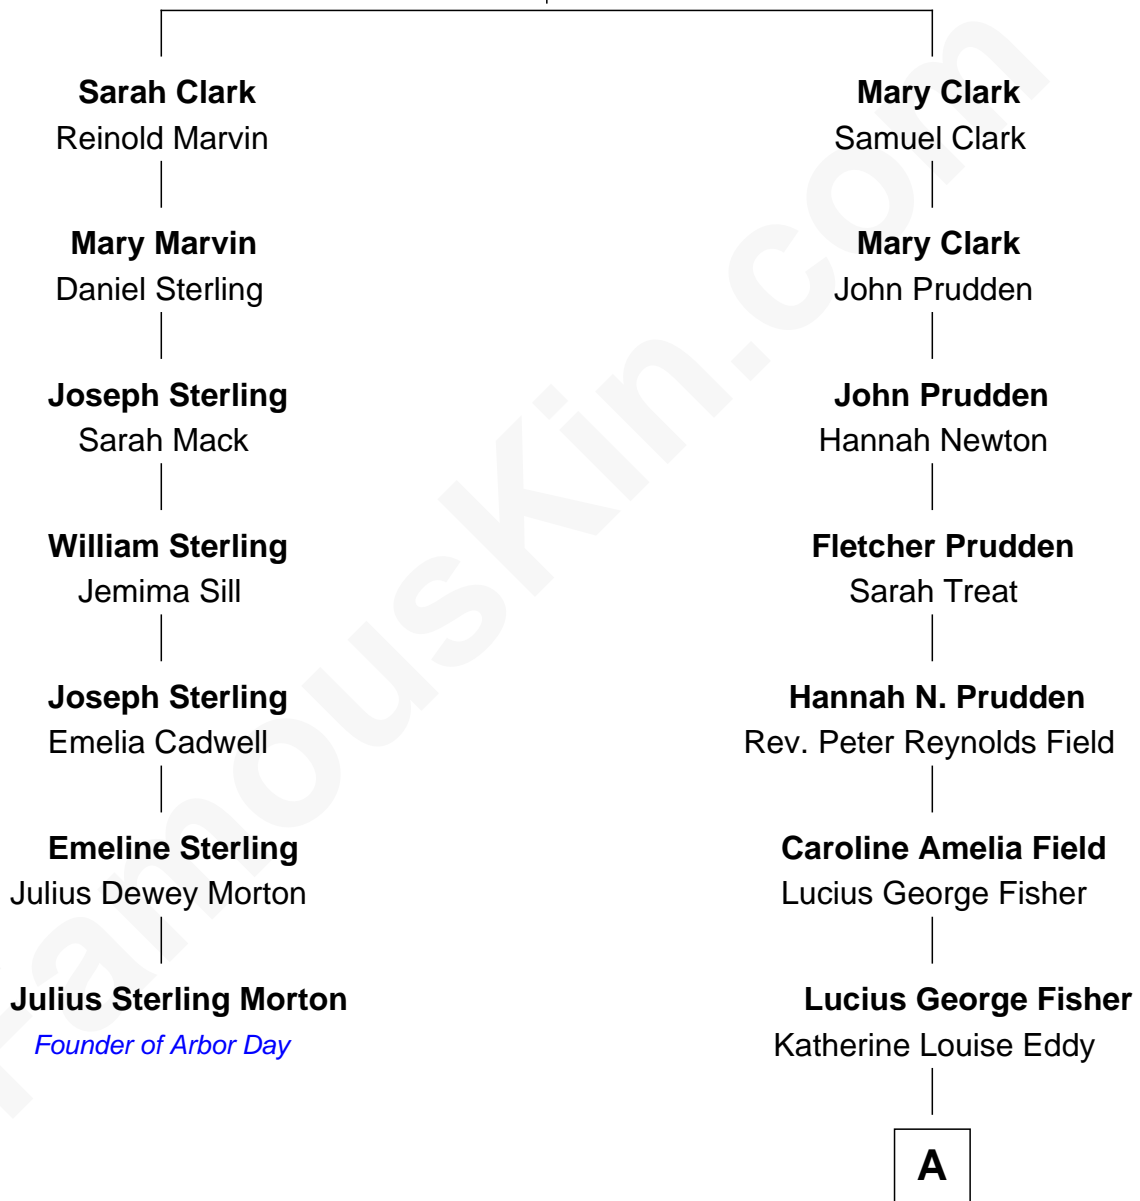

## Relationship Chart of

### Julius Sterling Morton

*Founder of Arbor Day*

6th cousin 4 times removed of

**Jodie Foster**

*Movie Actress*

**George Clark**

Sarah - - - - -

**A**

**Alice Eddy Fisher**  
Alexis Caldwell Foster

**Lucius Fisher Foster**  
Constance Marie Robertson

**Lucius Fisher Foster**  
Evelyn Della Almond

**Jodie Foster**  
*Movie Actress*

FamousKin.com