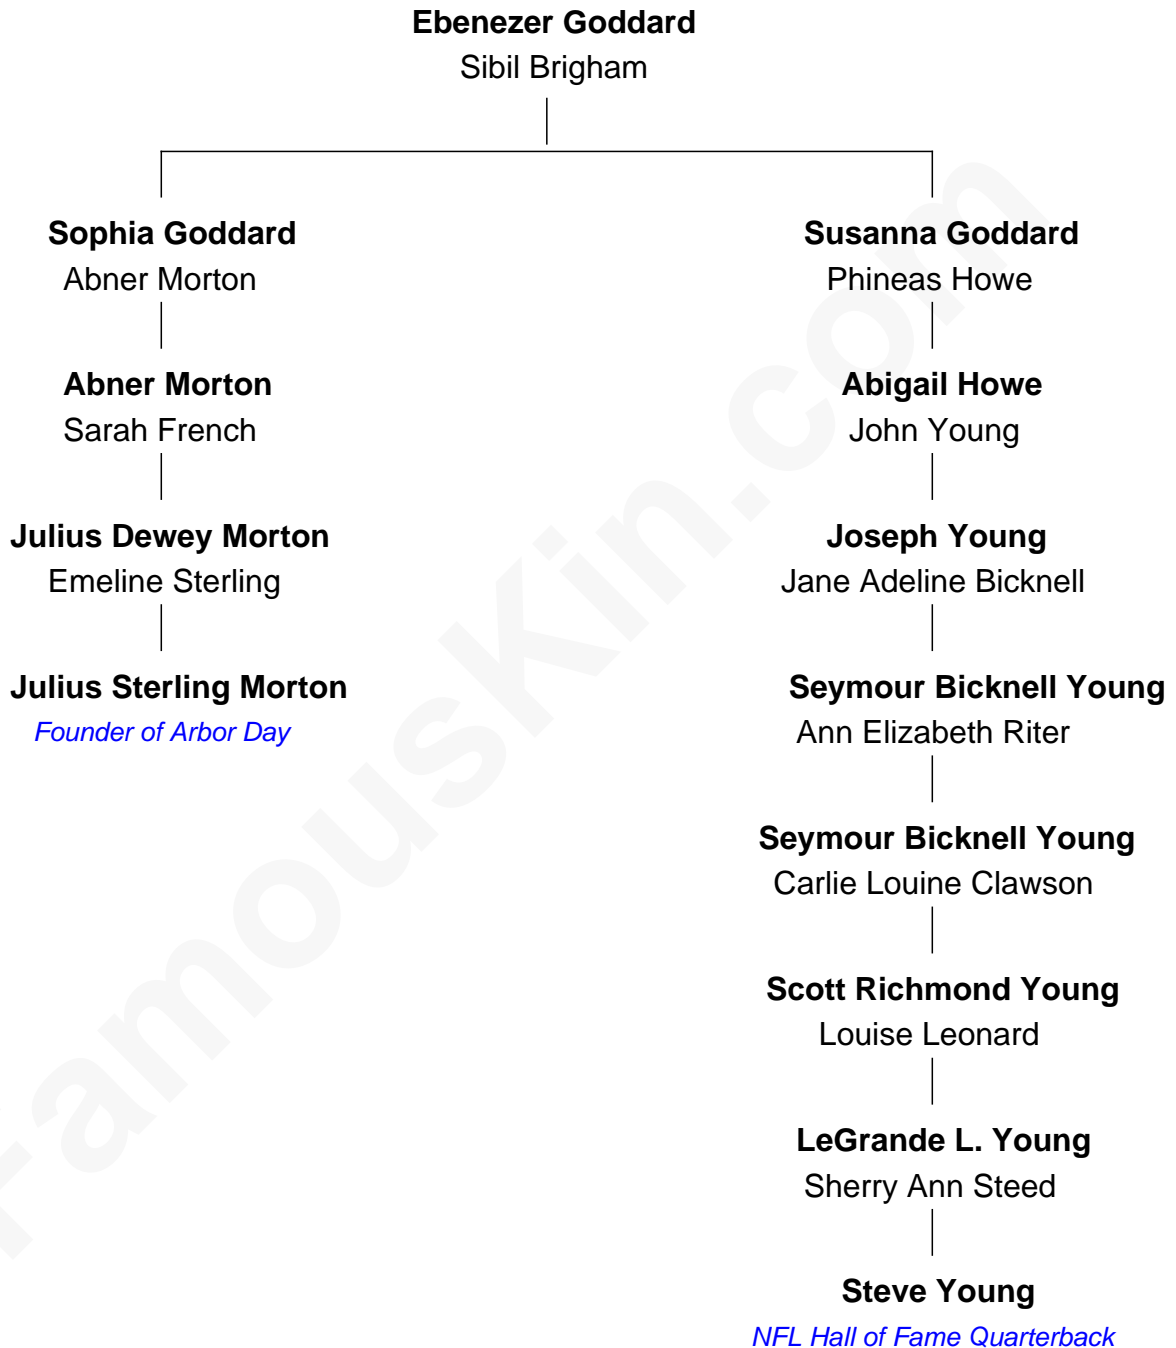

# FamousKin.com

## Relationship Chart of Julius Sterling Morton

*Founder of Arbor Day*

3rd cousin 4 times removed of

**Steve Young**

*NFL Hall of Fame Quarterback*

Steve Young photo by [Marianne O'Leary](#) (CC BY 2.0)