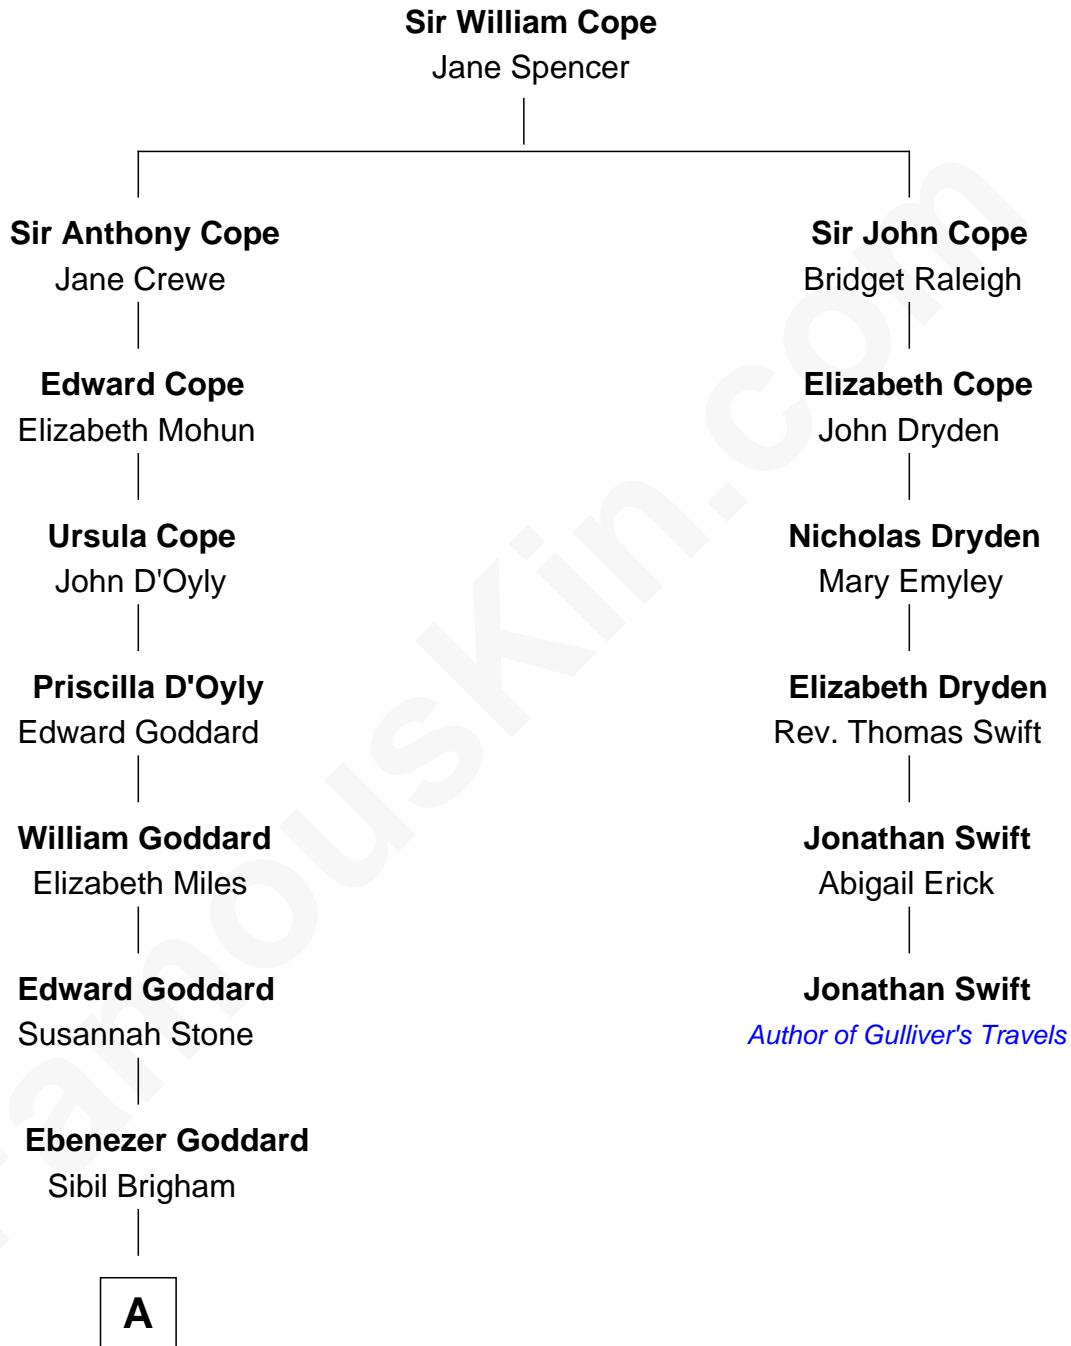

FamousKin.com

Relationship Chart of Julius Sterling Morton

Founder of Arbor Day

5th cousin 5 times removed of

Jonathan Swift

Author of Gulliver's Travels

A

—
Sophia Goddard

Abner Morton

—
Abner Morton

Sarah French

—
Julius Dewey Morton

Emeline Sterling

—
Julius Sterling Morton

Founder of Arbor Day

FamousKin.com