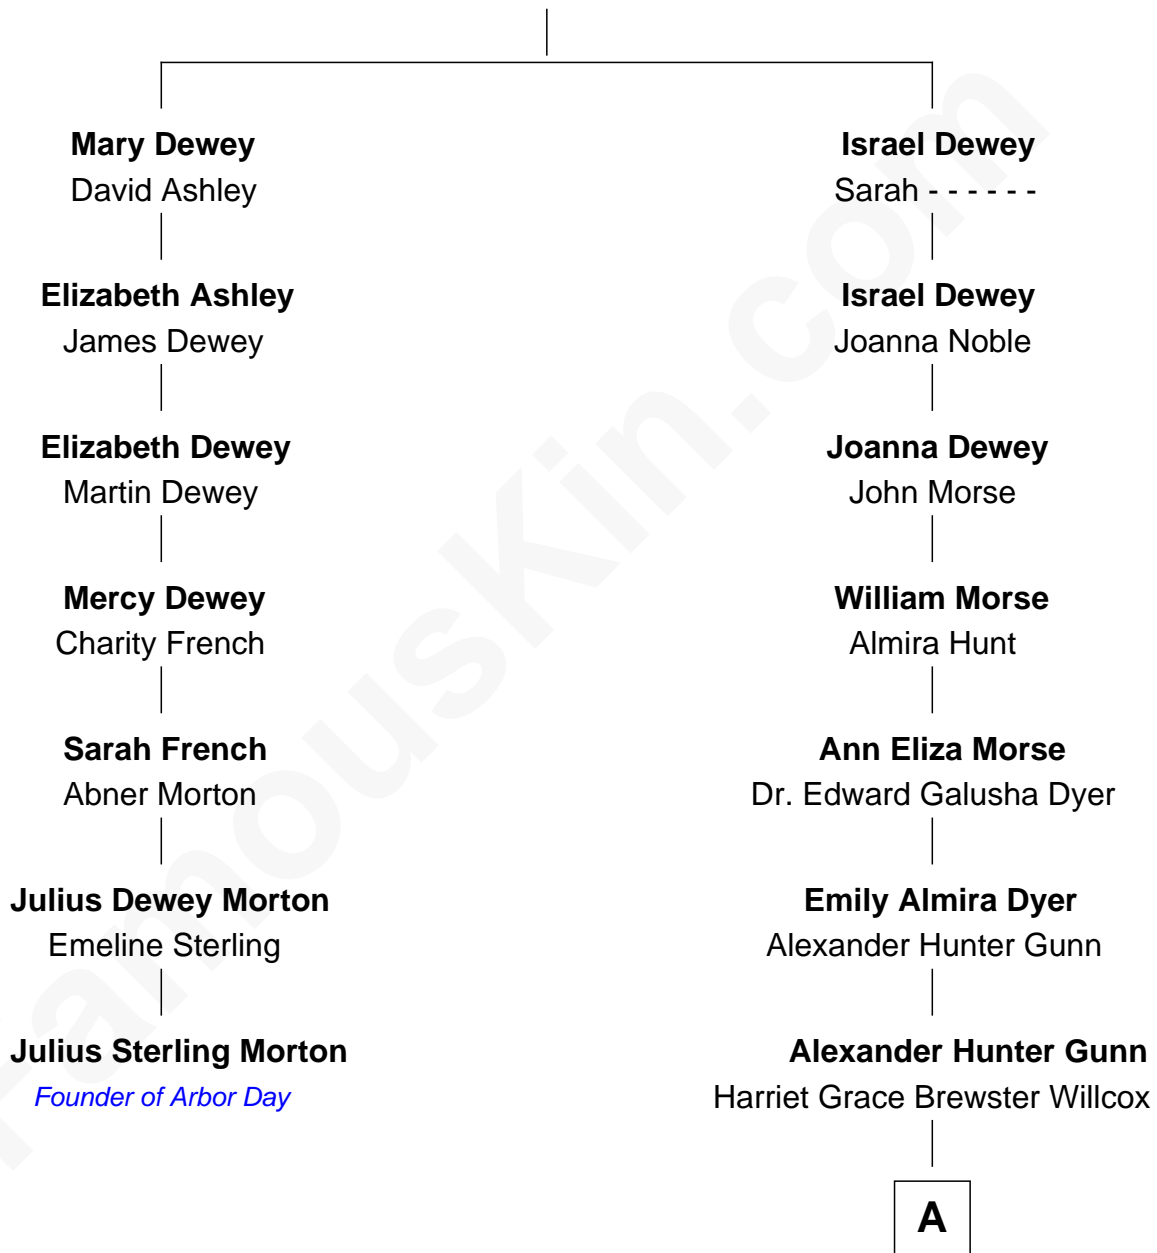

FamousKin.com

Relationship Chart of

Julius Sterling Morton

Founder of Arbor Day

6th cousin 3 times removed of

Andrew Shue

TV Actor

Thomas Dewey
Constant Hawes

A

Mary Brewster Gunn
Adoniram Judson Wells

Anne Brewster Wells
James William Shue

Andrew Shue
TV Actor

FamousKin.com