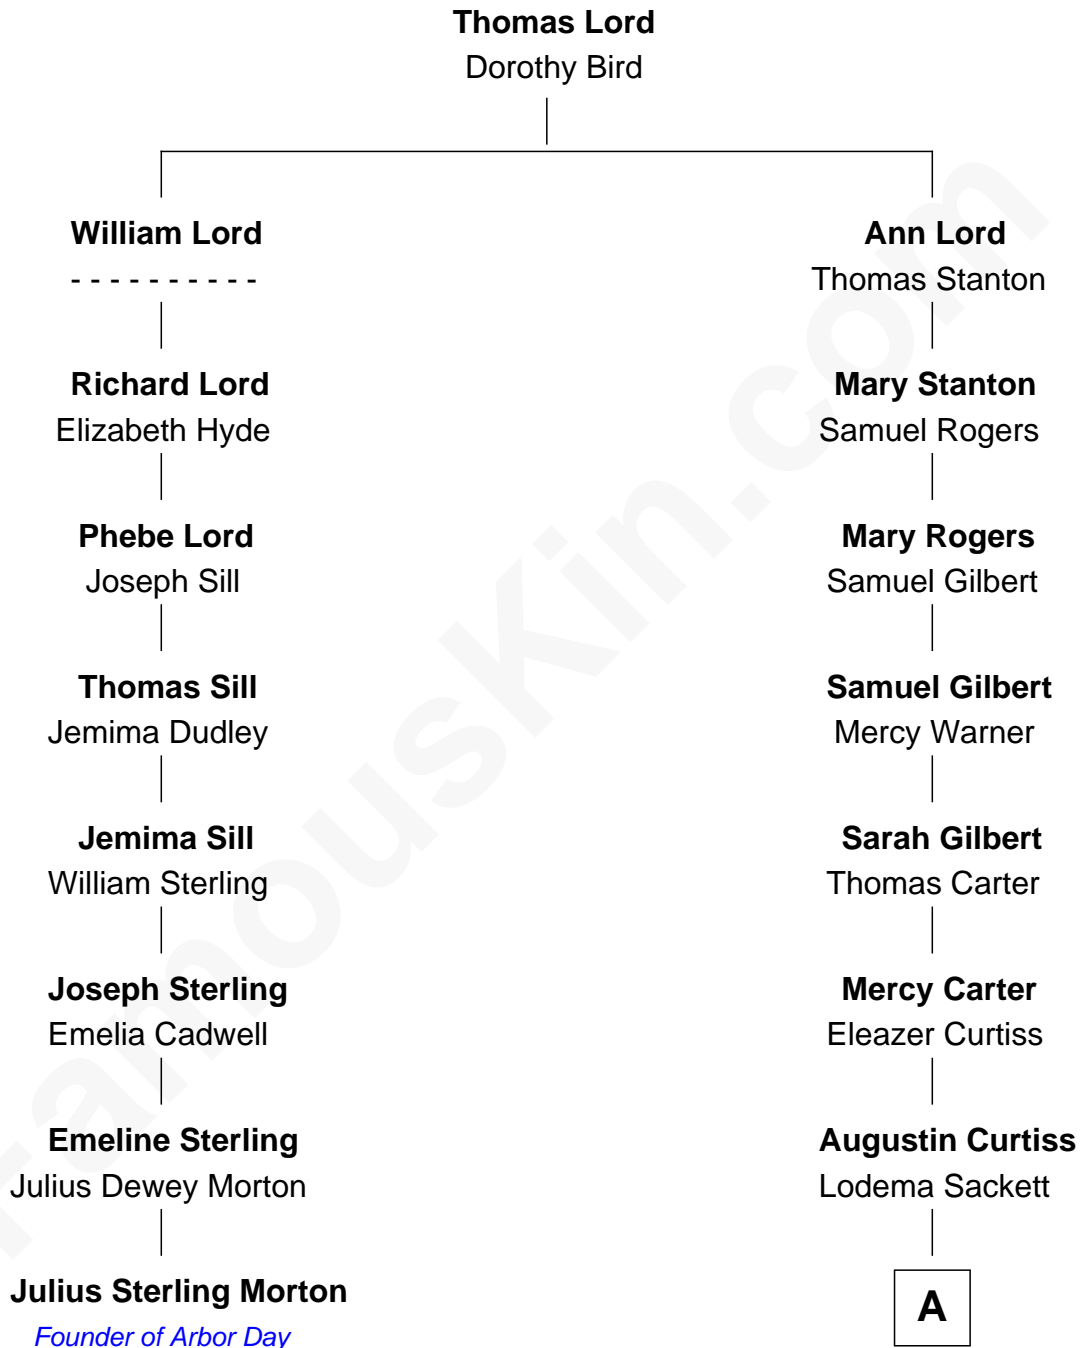

FamousKin.com

Relationship Chart of Julius Sterling Morton

Founder of Arbor Day

7th cousin 6 times removed of

Sarah Palin

9th Governor of Alaska

A

Homer Curtiss

Charity Everett

Orra Miranda Curtiss

Martin Brownson Strong

Homer Curtiss Strong

Augusta Lodema Godfrey

Cora Godfrey Strong

James Carl Gower

Helen Louise Gower