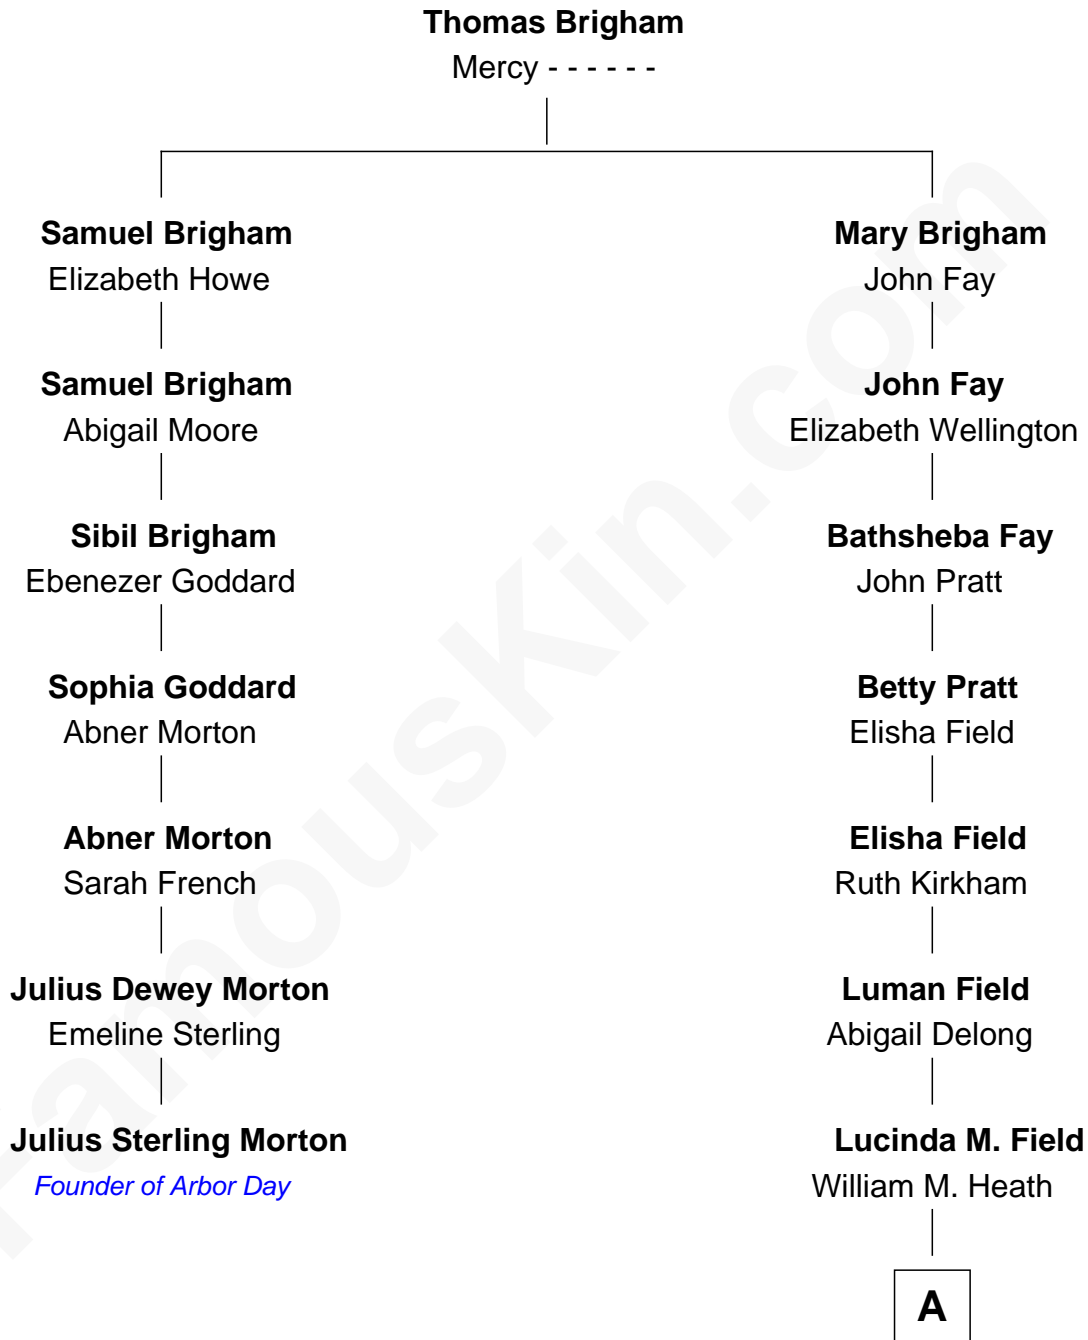

FamousKin.com

Relationship Chart of Julius Sterling Morton

Founder of Arbor Day

6th cousin 5 times removed of

Sarah Palin

9th Governor of Alaska

A

James W. Heath
Alma Miranda Rhodes

Charles R. Heath
Alice Adeline Oriel

Charles Francis Heath
Nellie Marie Brandt

Charles Richard Heath
Sarah Sheeran

Sarah Palin
9th Governor of Alaska

FamousKin.com