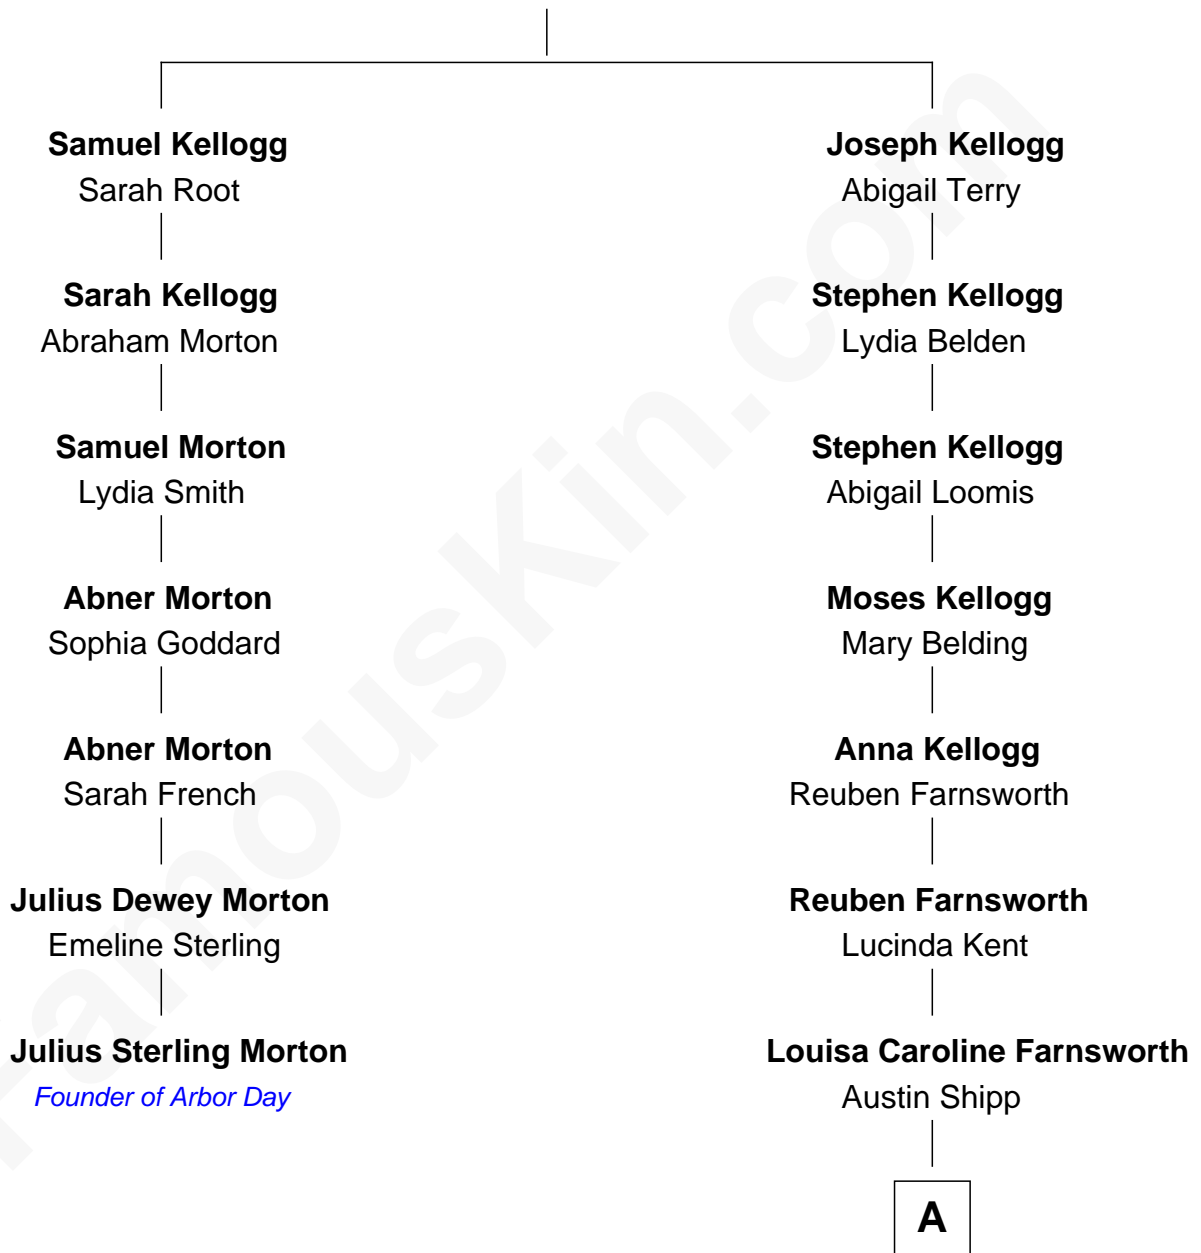

FamousKin.com

Relationship Chart of Julius Sterling Morton

Founder of Arbor Day

6th cousin 5 times removed of

Amy Adams

Movie Actress

Martyn Kellogg

Prudence Bird

A

Dr. Milford Bard Shipp

Ellis Reynolds

Olea Shipp

John Hyrum Hill

Olea Lorraine Hill

Frank Ralph Adams

Richard Kent Adams