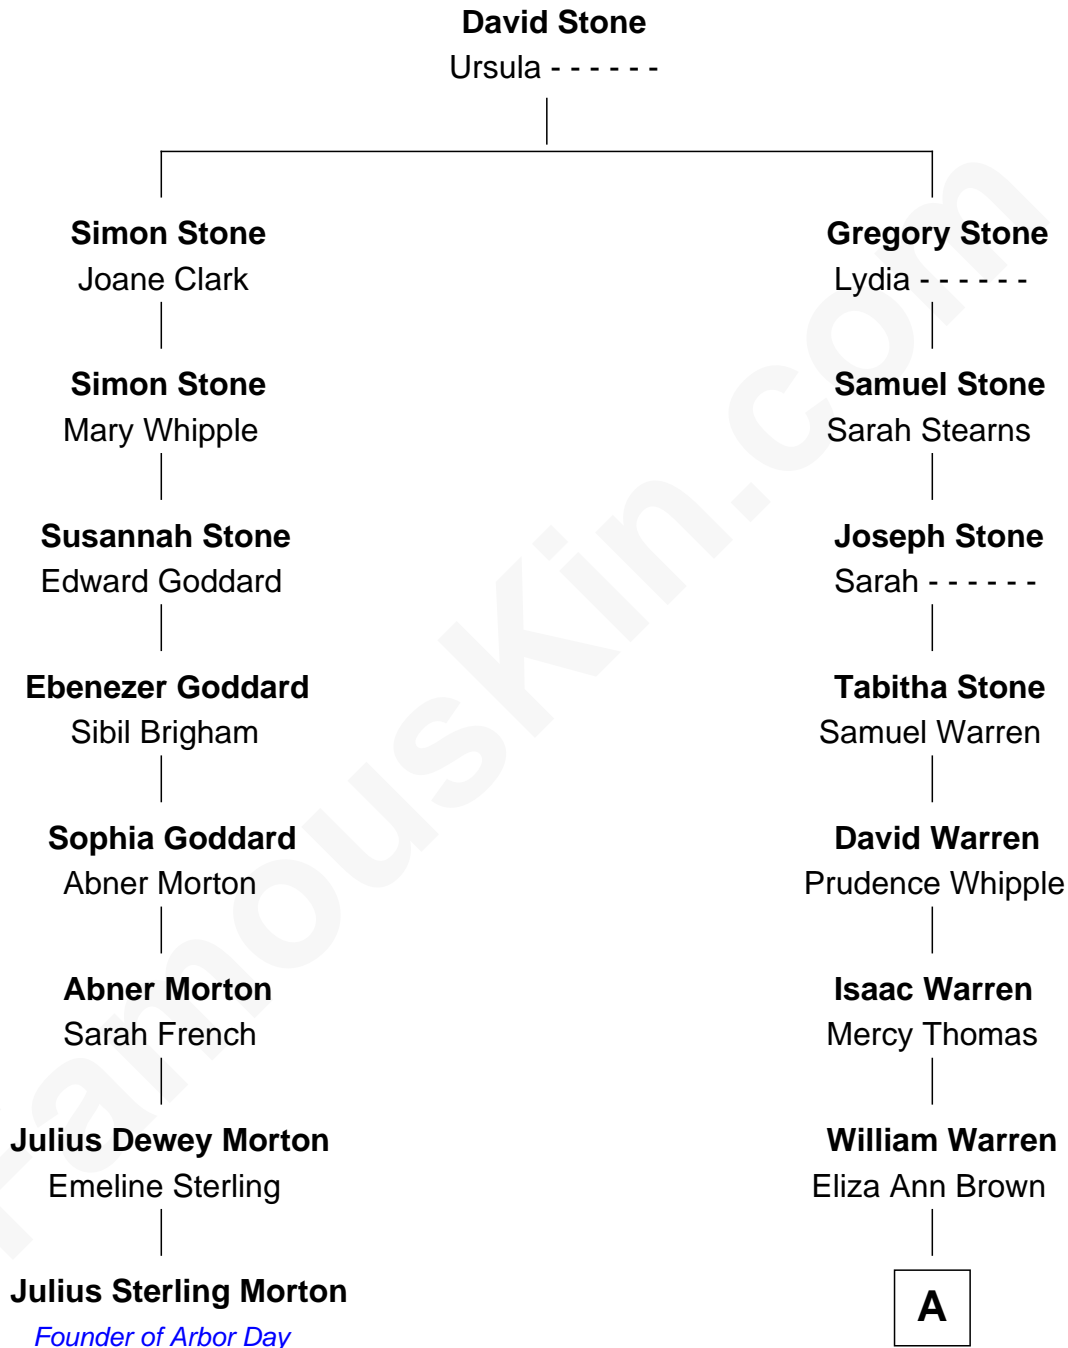

FamousKin.com

Relationship Chart of Julius Sterling Morton

Founder of Arbor Day

7th cousin 4 times removed of

James Taylor
Singer-Songwriter

A

Arabelle E. Warren

John Clark Denison

Etta M. Denison

Henry Woodard

Henry Herman Woodard

Ella Angelique Knox

Gertrude Arline Woodard

Dr. Isaac Montrose Taylor

James Taylor

Singer-Songwriter