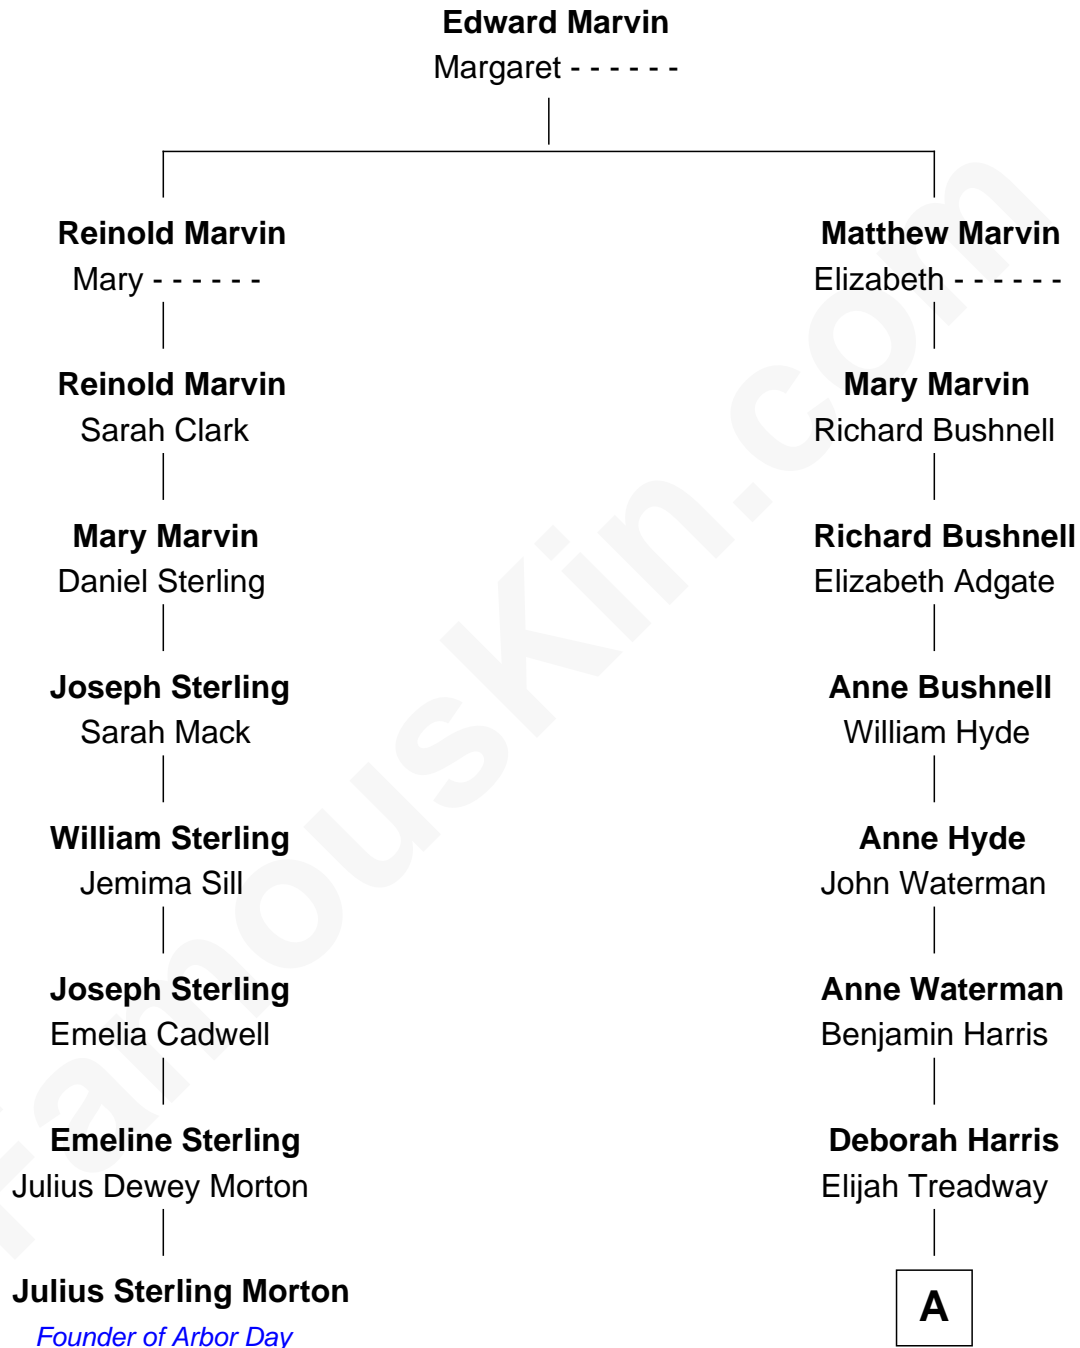

FamousKin.com

Relationship Chart of Julius Sterling Morton

Founder of Arbor Day

7th cousin 5 times removed of

Bill Weld

68th Governor of Massachusetts

A

Dr. Alfred Treadway

Catherine Hart

Elizabeth Hart Treadway

Alexander Moss White

William Augustus White

Harriet Hillard

Margaret Low White

Francis Minot Weld

David Weld