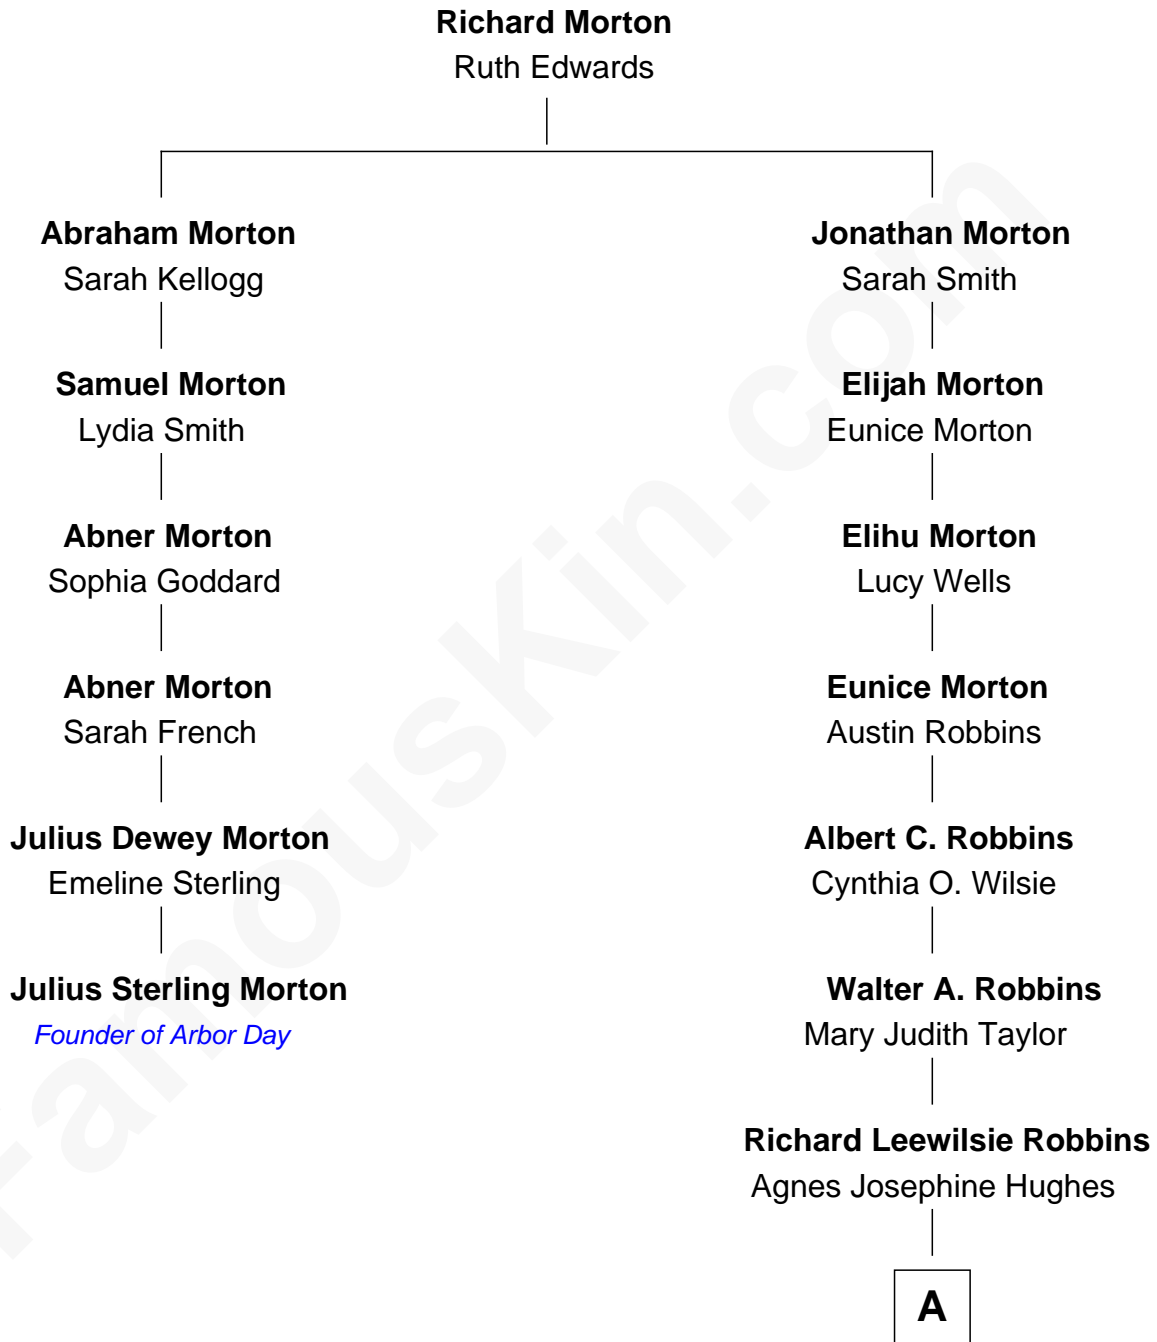

# FamousKin.com

## Relationship Chart of Julius Sterling Morton

*Founder of Arbor Day*

5th cousin 3 times removed of

**Tim Robbins**

*TV and Movie Actor*

A

Gilbert Lee Robbins  
Mary Cecelia Bledsoe

Tim Robbins  
*TV and Movie Actor*